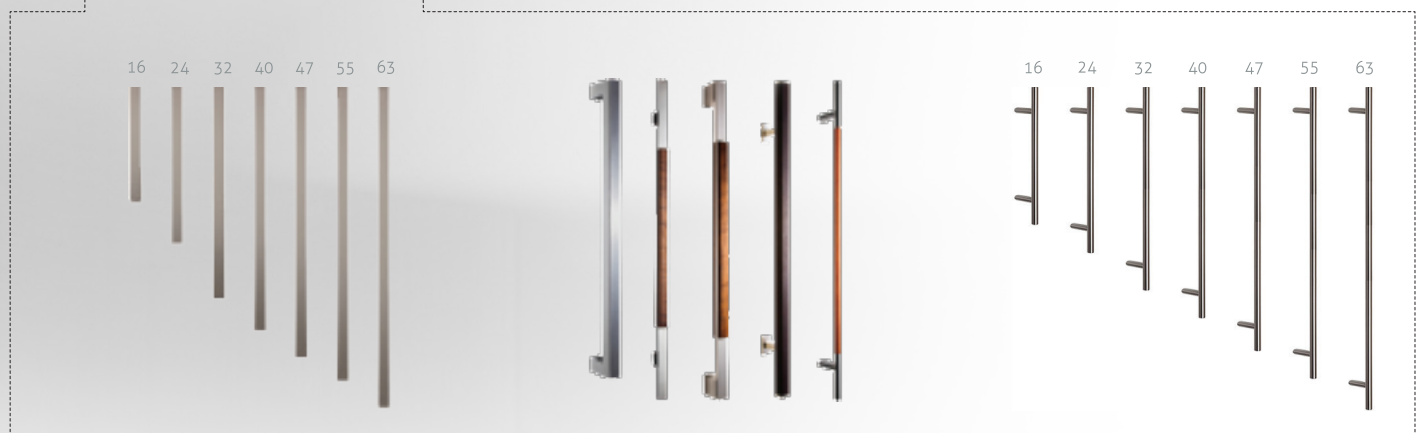

DOOR HANDLES