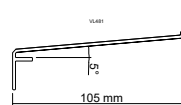

Sills

POLISHINTERIOR

www.polishinterior.com

tel: +44 770 004 59 03
+44 116 318 38 16
email: office@polishinterior.com

address: POLISH INTERIOR UK LIMITED
Fifteen Rosehill, Montgomery Way, Rosehill Estate,
Carlisle, CA1 2RW