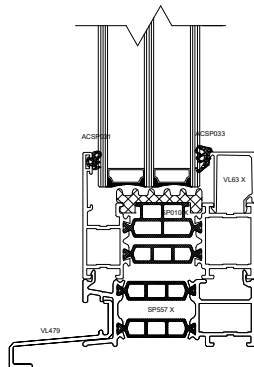

AW - Star - 90mm windows profiles

Thermal variant

- GT012 (STAR)

Uf = 1,00

Uf = 1,34

Posts

Sills profiles

Sills

POLISHINTERIOR

www.polishinterior.com

tel: +44 770 004 59 03
+44 116 318 38 16
email: office@polishinterior.com

address: POLISH INTERIOR UK LIMITED
Fifteen Rosehill, Montgomery Way, Rosehill Estate,
Carlisle, CA1 2RW