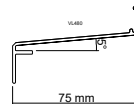

Sills

POLISHINTERIOR

www.polishinterior.com

tel: +44 770 004 59 03
+44 116 318 38 16
email: office@polishinterior.com

address: POLISH INTERIOR UK LIMITED
Fifteen Rosehill, Montgomery Way, Rosehill Estate,
Carlisle, CA1 2RW