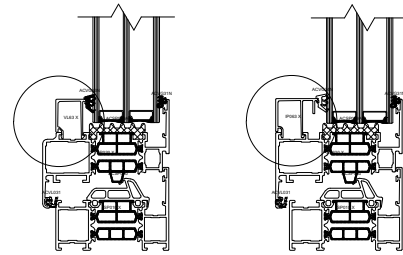

AW - Superial - 75mm windows profiles

Thermal variant

- SP012 (SUPERIAL)

Standard

Uf = 1,89

I

Uf = 1,59

I+

Uf = 1,44

Line variant

STANDARD
recessed line

clear line

Sills profiles

Sills

Posts

POLISHINTERIOR