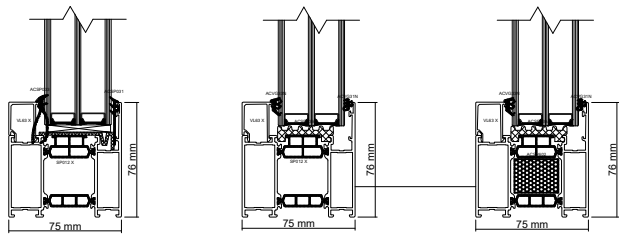

AW - Superial - 75mm windows profiles

Thermal variant

- SP012 (SUPERIAL)

Standard

Uf = 1,89

I

Uf = 1,59

I+

Uf = 1,44

Line variant

STANDARD
recessed line

clear line

Sills profiles

Sills

Posts

POLISHINTERIOR