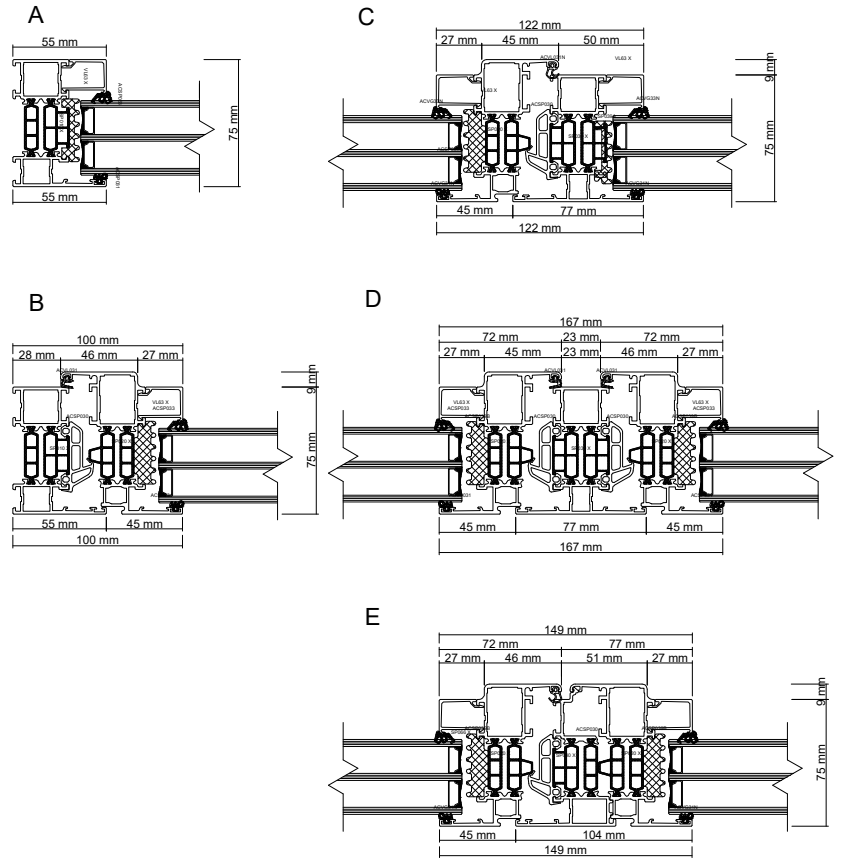

AW - Superial - 75mm windows profiles

Thermal variant

- SP012 (SUPERIAL)

Standard

Uf = 1,89

I

Uf = 1,59

I+

Uf = 1,44

Line variant

STANDARD
recessed line

clear line

Sills profiles

Sills

Posts

POLISHINTERIOR