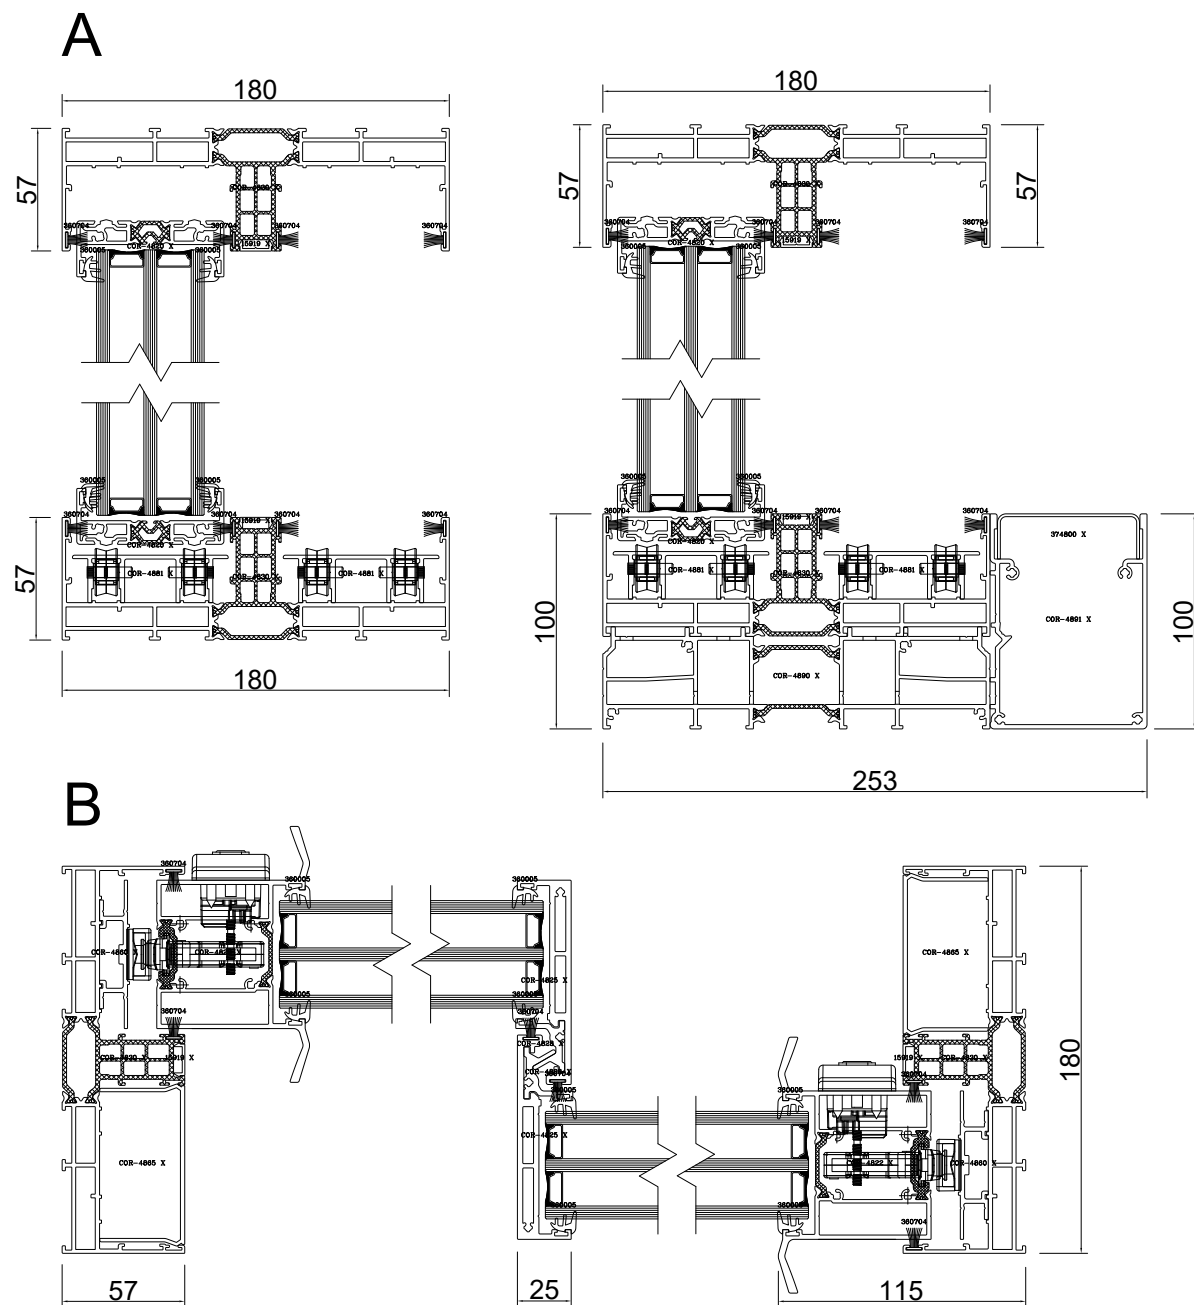

## WIDTH

- min width of leaf - 1000mm
- max width of leaf - 4000mm\*

## HEIGHT

- max height of leaf - 4000mm\*

## WEIGHT

- max weight of leaf - 400kg

\* - maximum surface of leaf 14m<sup>2</sup>

**POLISHINTERIOR**

[www.polishinterior.com](http://www.polishinterior.com)

tel: +44 7887 407157

address: Fifteen Rosehill, Montgomery Way, Rosehill Estate, Carlisle, CA1 2RW, Company no 9618103