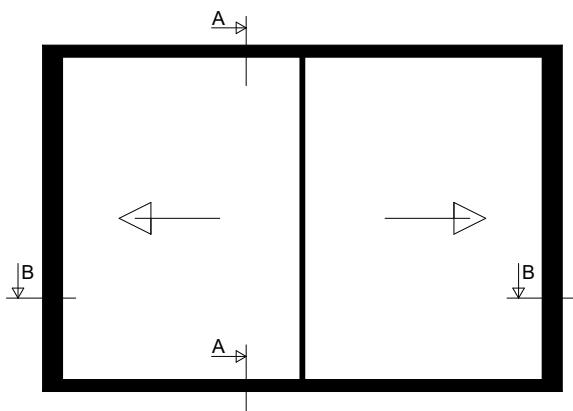

## WIDTH

- min width of leaf - 1000mm
- max width of leaf - 4000mm\*

## HEIGHT

- max height of leaf - 4000mm\*

## WEIGHT

- max weight of leaf - 400kg

\* - maximum surface of leaf 14m<sup>2</sup>

**POLISHINTERIOR**

[www.polishinterior.com](http://www.polishinterior.com)

tel: +44 7887 407157

address: Fifteen Rosehill, Montgomery Way, Rosehill Estate, Carlisle, CA1 2RW, Company no 9618103