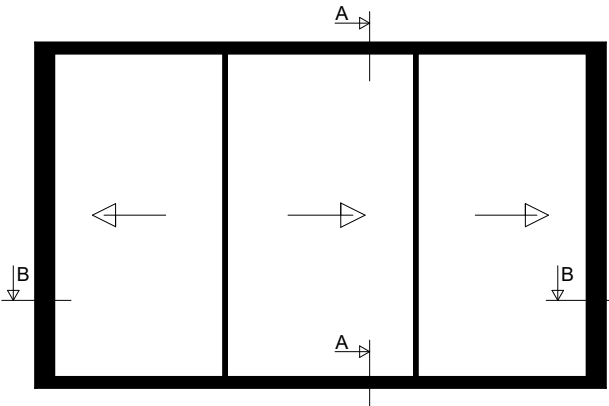

## WEIGHT

- max weight of leaf - 400kg

\* - maximum surface of leaf 14m<sup>2</sup>

**POLISHINTERIOR**

[www.polishinterior.com](http://www.polishinterior.com)

tel: +44 7887 407157

address: Fifteen Rosehill, Montgomery Way, Rosehill Estate, Carlisle, CA1 2RW, Company no 9618103

## WIDTH

- min width of leaf - 1000mm
- max width of leaf - 4000mm\*