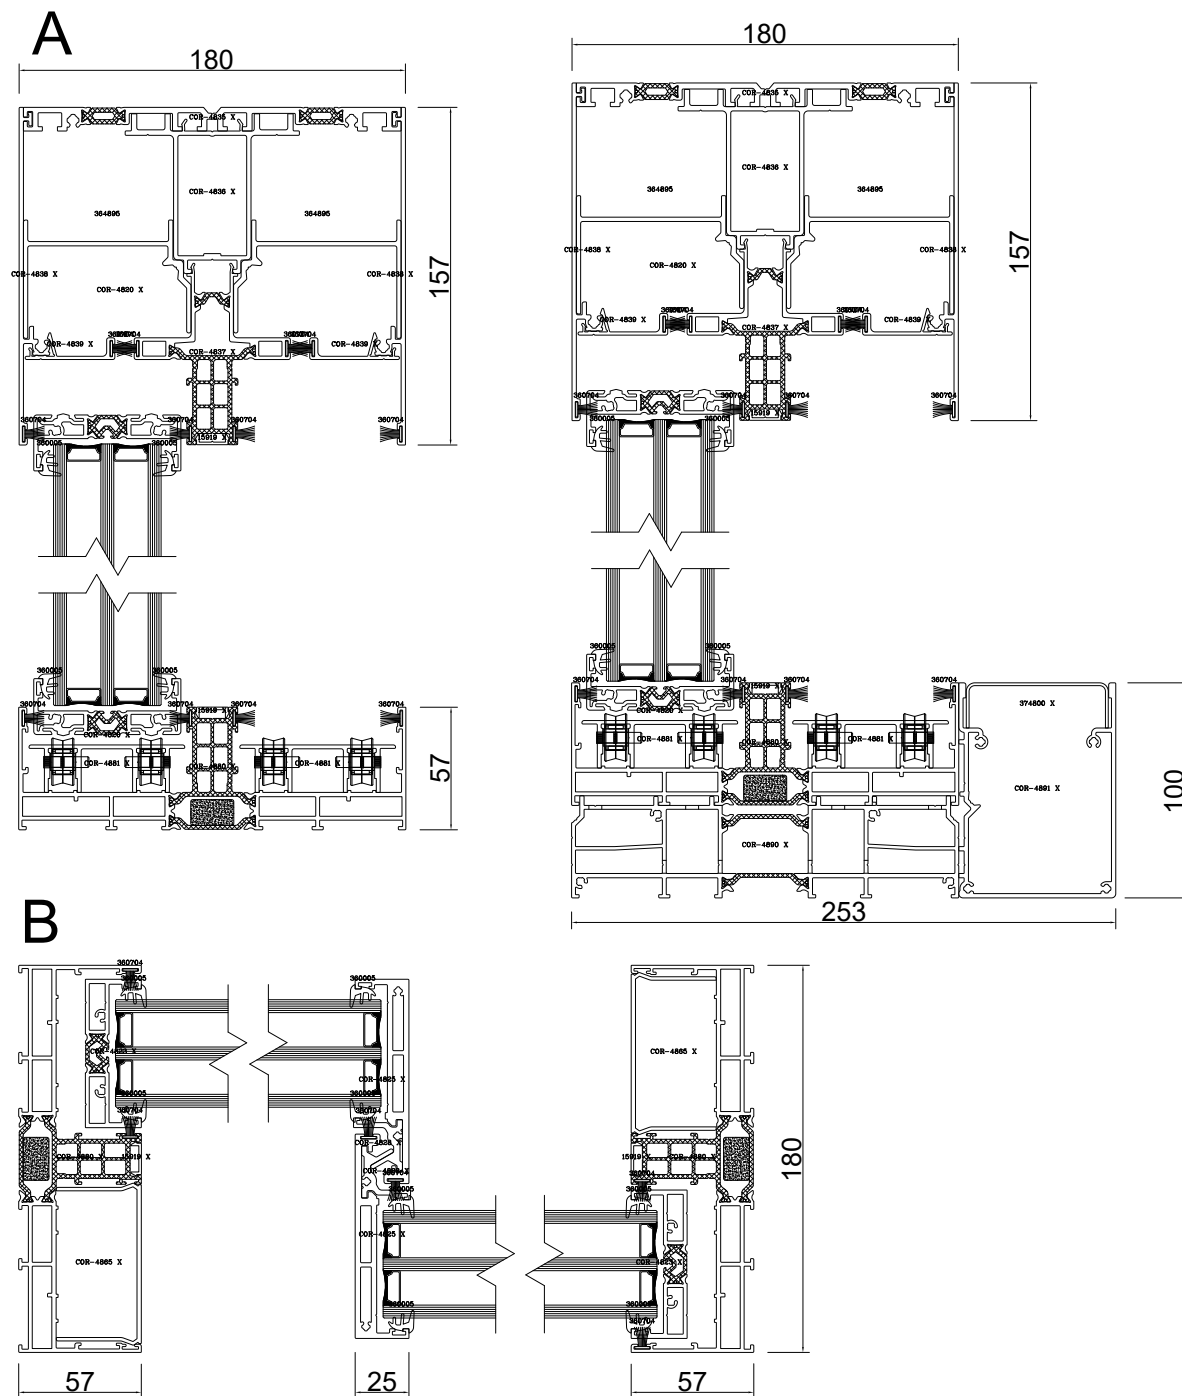

CorVision Plus - motorized

WIDTH

- min width of leaf - 1400mm
- max width of leaf - 4000mm*

HEIGHT

- max height of leaf - 4000mm*

WEIGHT

- max weight of leaf - 700kg

* - maximum surface of leaf 14m²