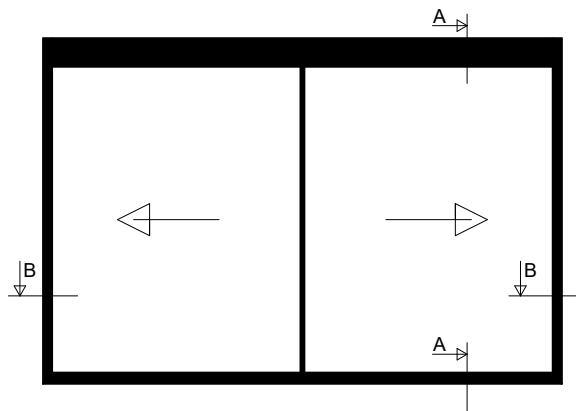

CorVision Plus - motorized

WIDTH

- min width of leaf - 1400mm
- max width of leaf - 4000mm*

HEIGHT

- max height of leaf - 4000mm*

WEIGHT

- max weight of leaf - 700kg

* - maximum surface of leaf 14m²