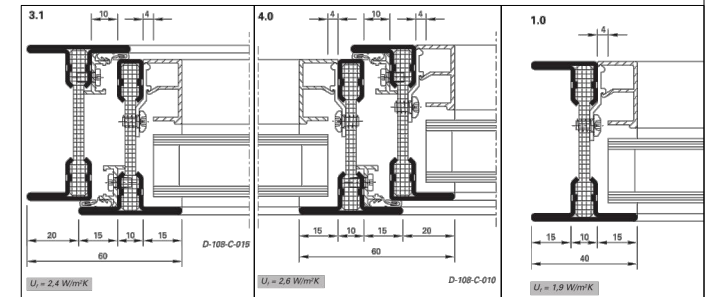

A-A

B-B

C-C

Window designed and constructed on Jansen profile

POLISHINTERIOR

www.polishinterior.com

tel: +44 770 004 59 03
+44 116 318 38 16
email: office@polishinterior.com

address: 1 Pioneer Close Abbey Lane,
Leicester LE4 5QU, UK