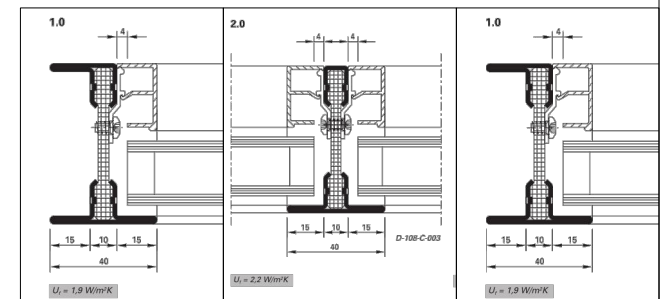

A-A

B-B

C-C

Window designed and constructed on Jansen profile

POLISHINTERIOR

www.polishinterior.com

tel: +44 770 004 59 03
+44 116 318 38 16
email: office@polishinterior.com

address: 1 Pioneer Close Abbey Lane,
Leicester LE4 5QU, UK