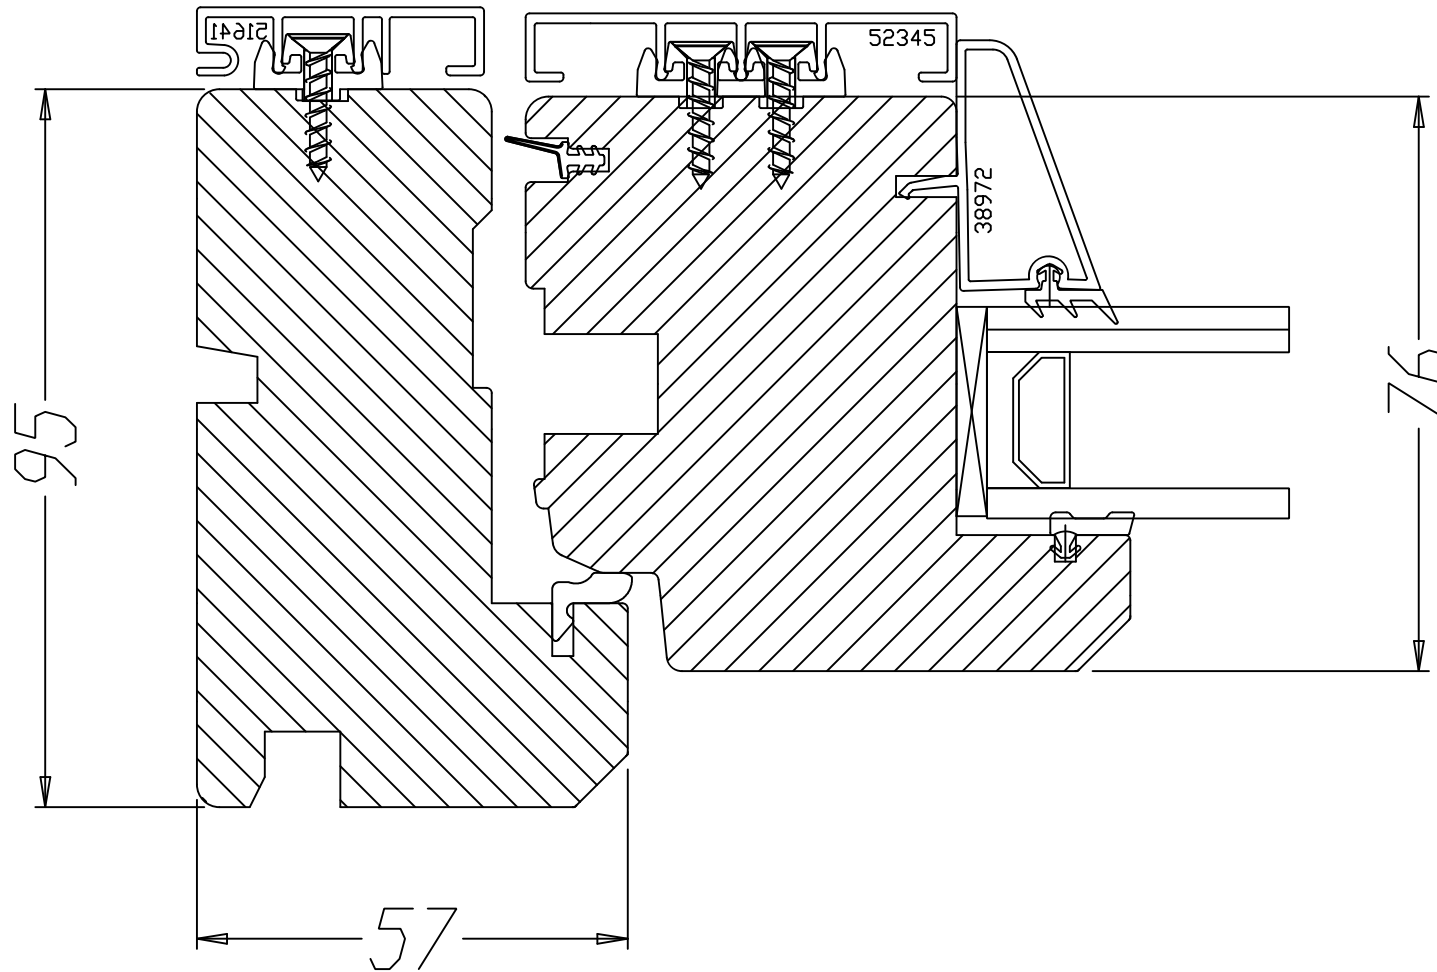

email: office@polishinterior.com

address: 1 Pioneer Close Abbey Lane,
Leicester LE4 5QU, UK

POLISHINTERIOR

www.polishinterior.com

tel: +44 770 004 59 03
+44 116 318 38 16
email: office@polishinterior.com

address: 1 Pioneer Close Abbey Lane,
Leicester LE4 5QU, UK