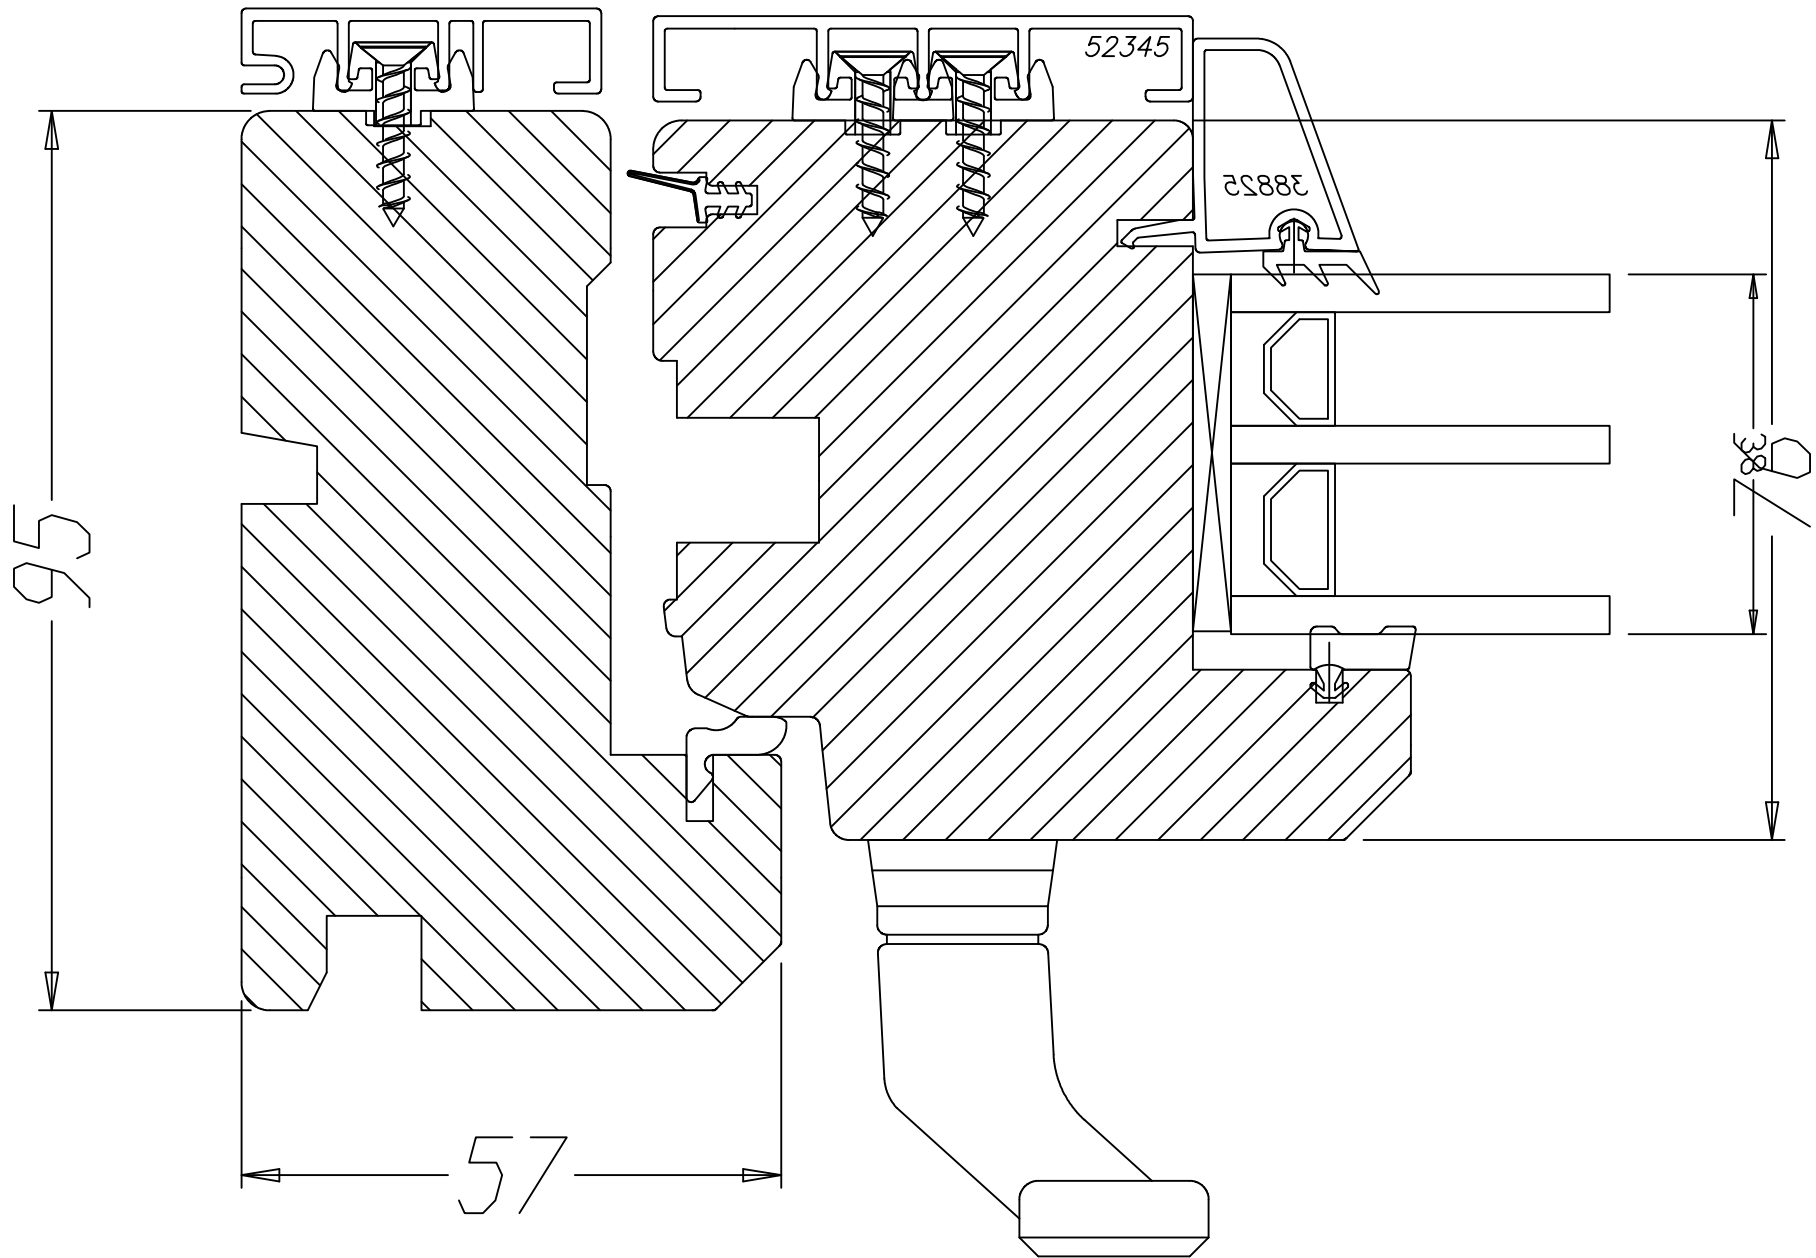

POLISHINTERIOR

www.polishinterior.com

tel: +44 770 004 59 03
+44 116 318 38 16
email: office@polishinterior.com

address: 1 Pioneer Close Abbey Lane,
Leicester LE4 5QU, UK