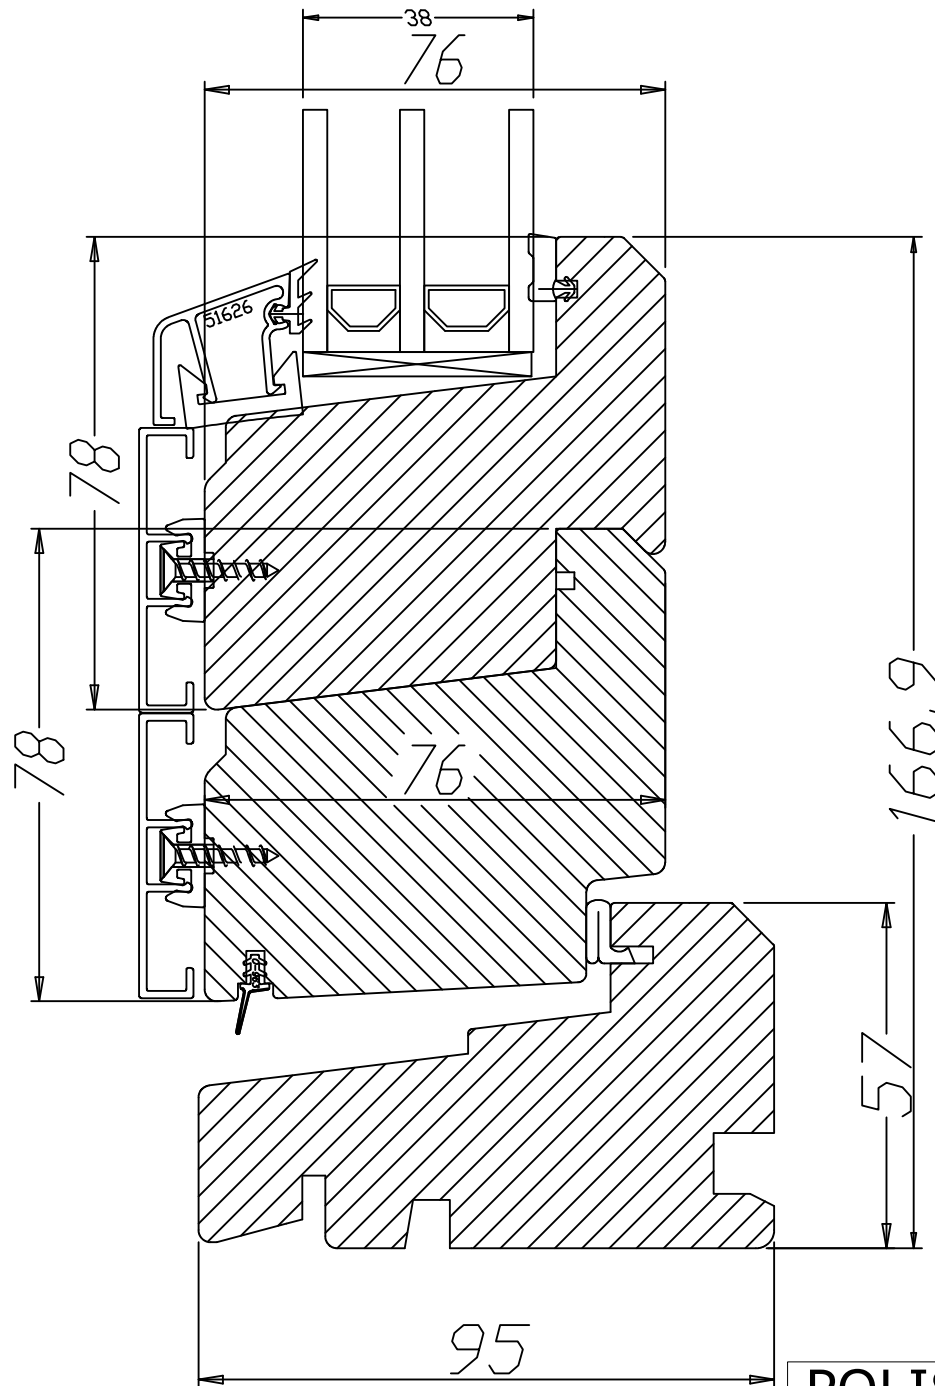

POLISHINTERIOR

www.polishinterior.com

tel: +44 770 004 59 03
+44 116 318 38 16
email: office@polishinterior.com

address: 1 Pioneer Close Abbey Lane,
Leicester LE4 5QU, UK