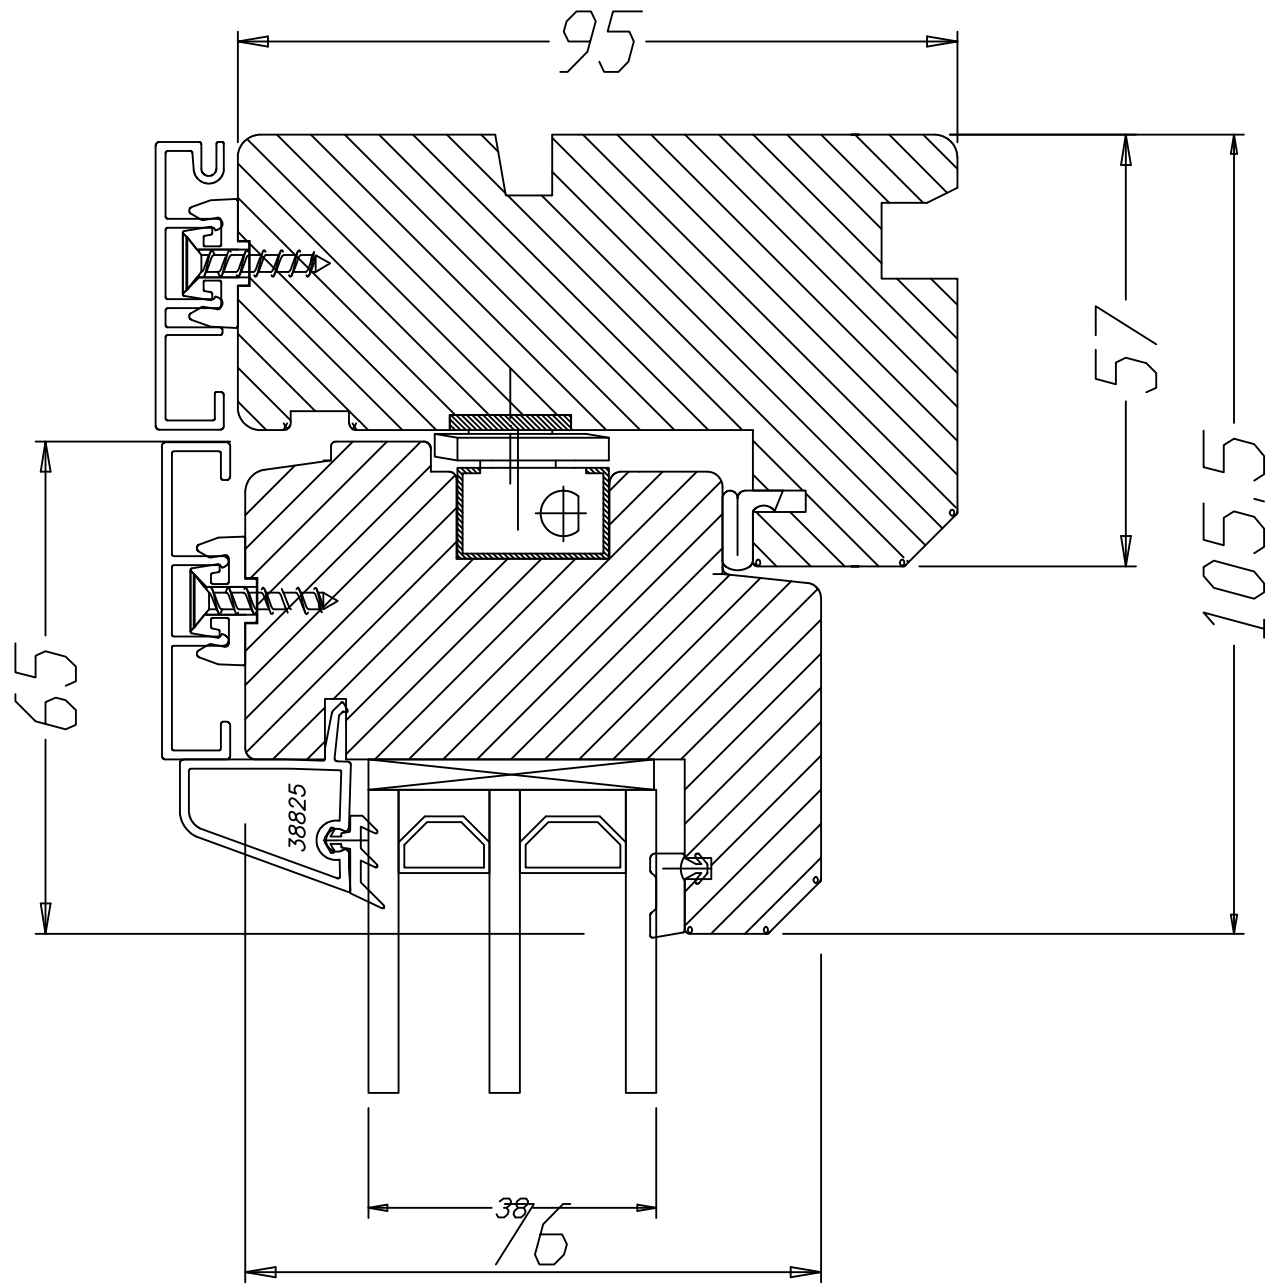

address: 1 Pioneer Close Abbey Lane,
Leicester LE4 5QU, UK

POLISHINTERIOR

www.polishinterior.com

tel: +44 770 004 59 03
 +44 116 318 38 16
 email: office@polishinterior.com

address: 1 Pioneer Close Abbey Lane,
 Leicester LE4 5QU, UK