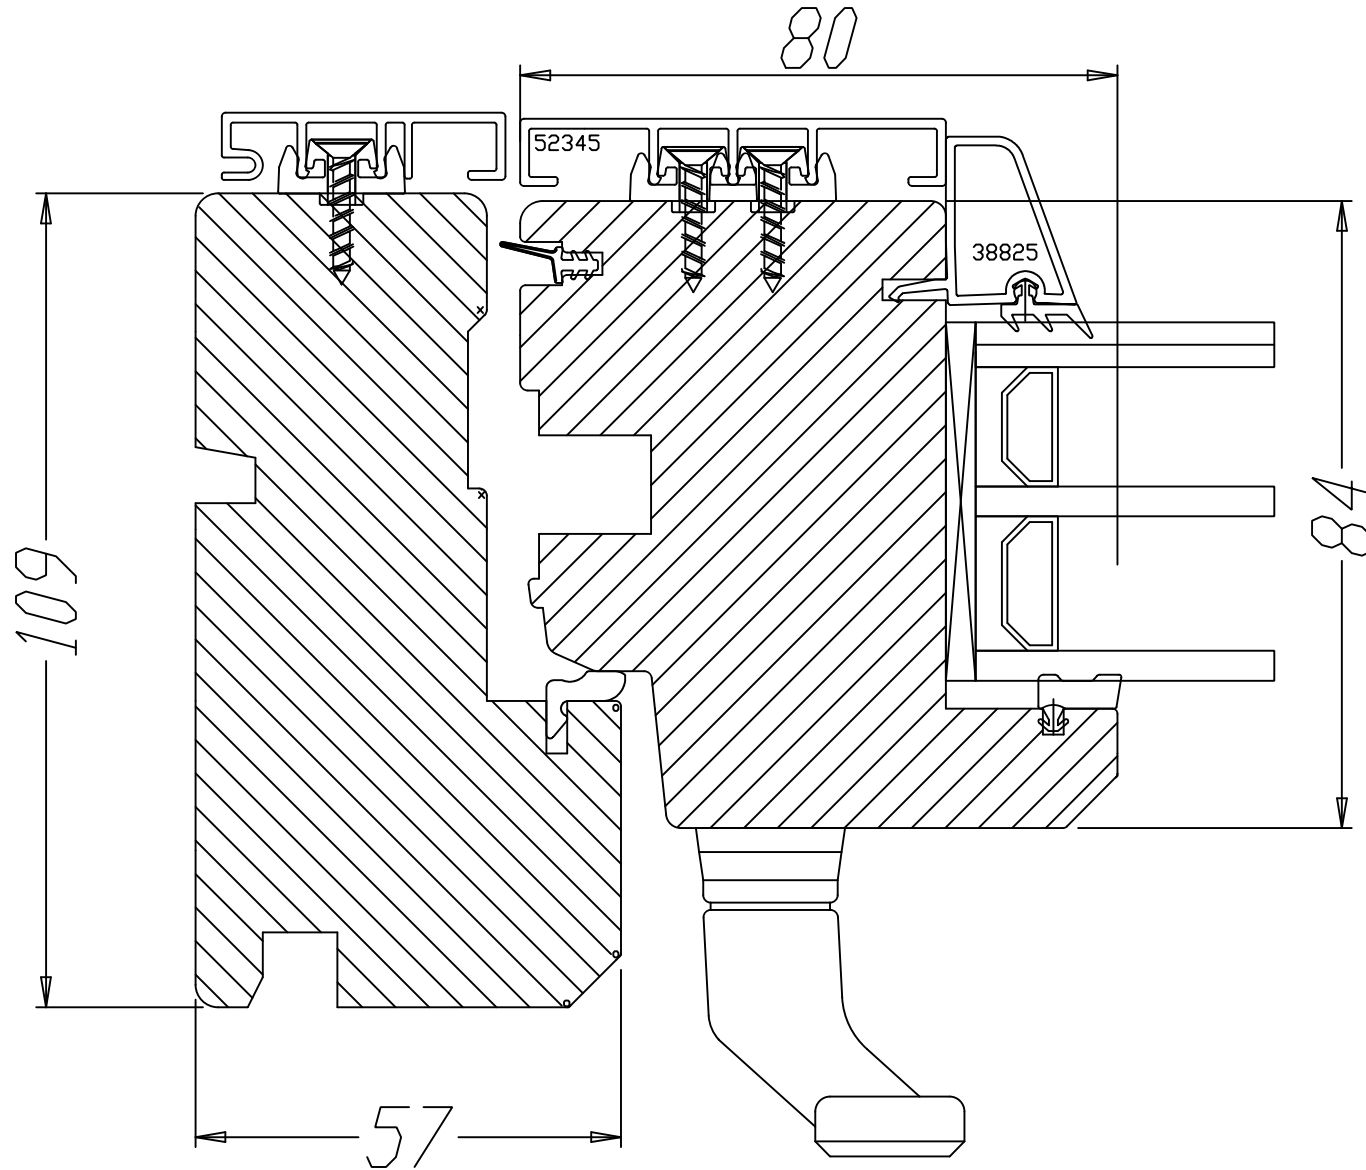

address: 1 Pioneer Close Abbey Lane,
Leicester LE4 5QU, UK

POLISHINTERIOR

www.polishinterior.com

tel: +44 770 004 59 03
+44 116 318 38 16
email: office@polishinterior.com

address: 1 Pioneer Close Abbey Lane,
Leicester LE4 5QU, UK