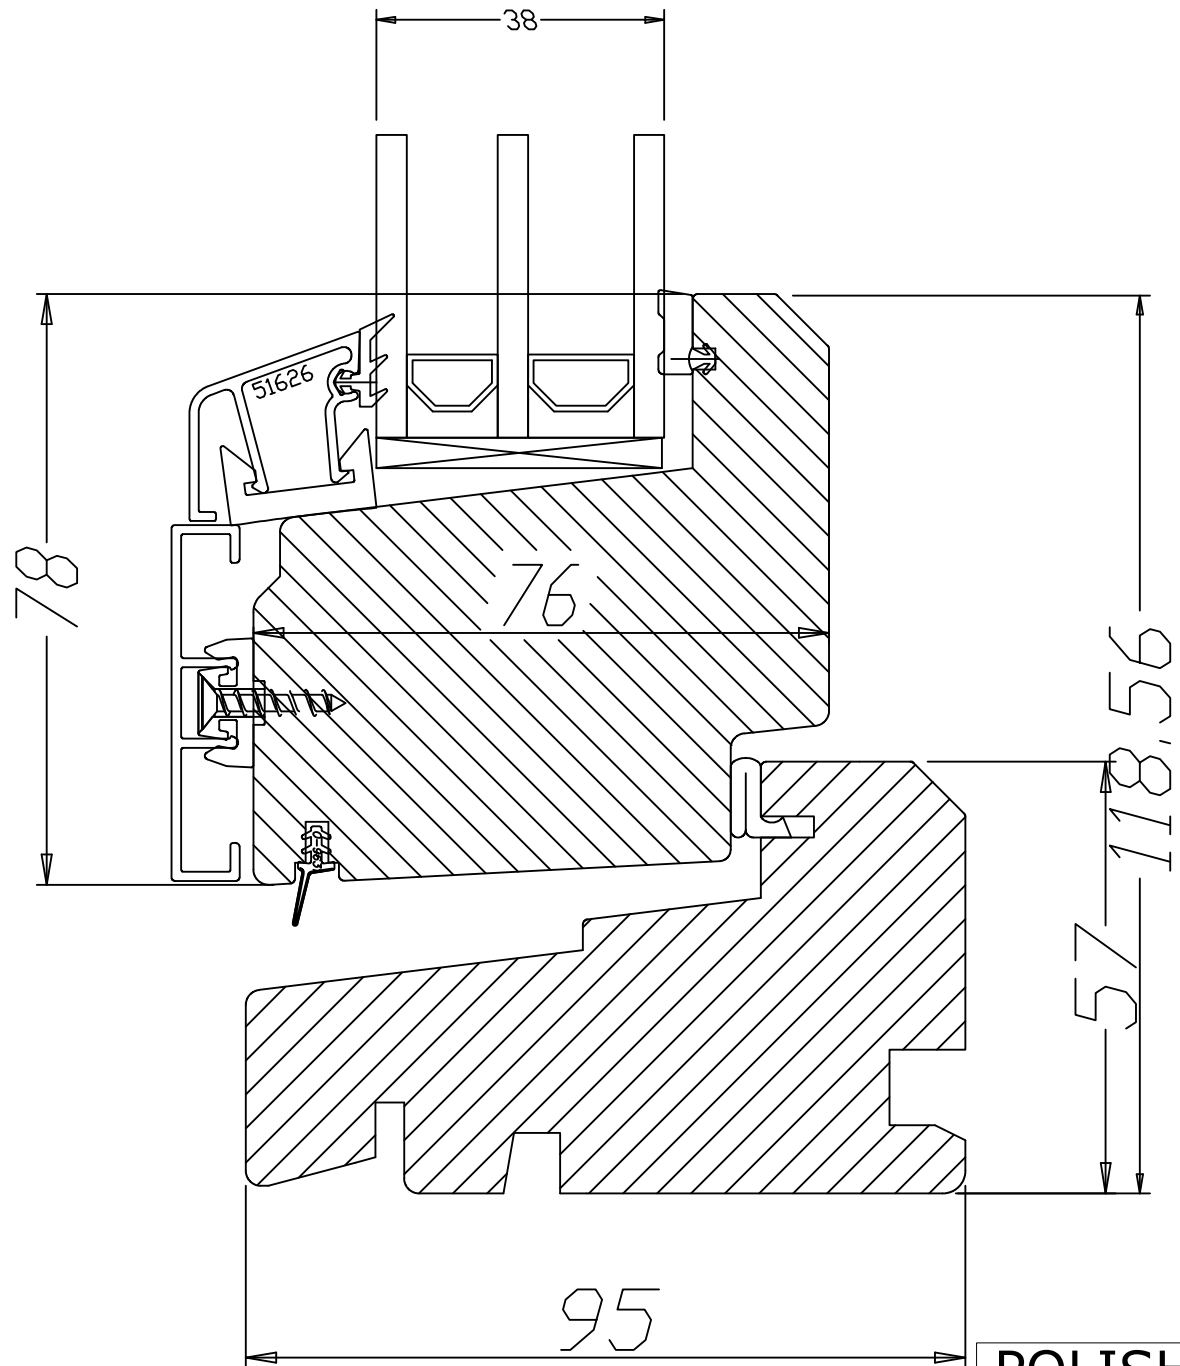

address: 1 Pioneer Close Abbey Lane,
Leicester LE4 5QU, UK

POLISHINTERIOR

www.polishinterior.com

tel: +44 770 004 59 03
 +44 116 318 38 16
 email: office@polishinterior.com

address: 1 Pioneer Close Abbey Lane,
 Leicester LE4 5QU, UK