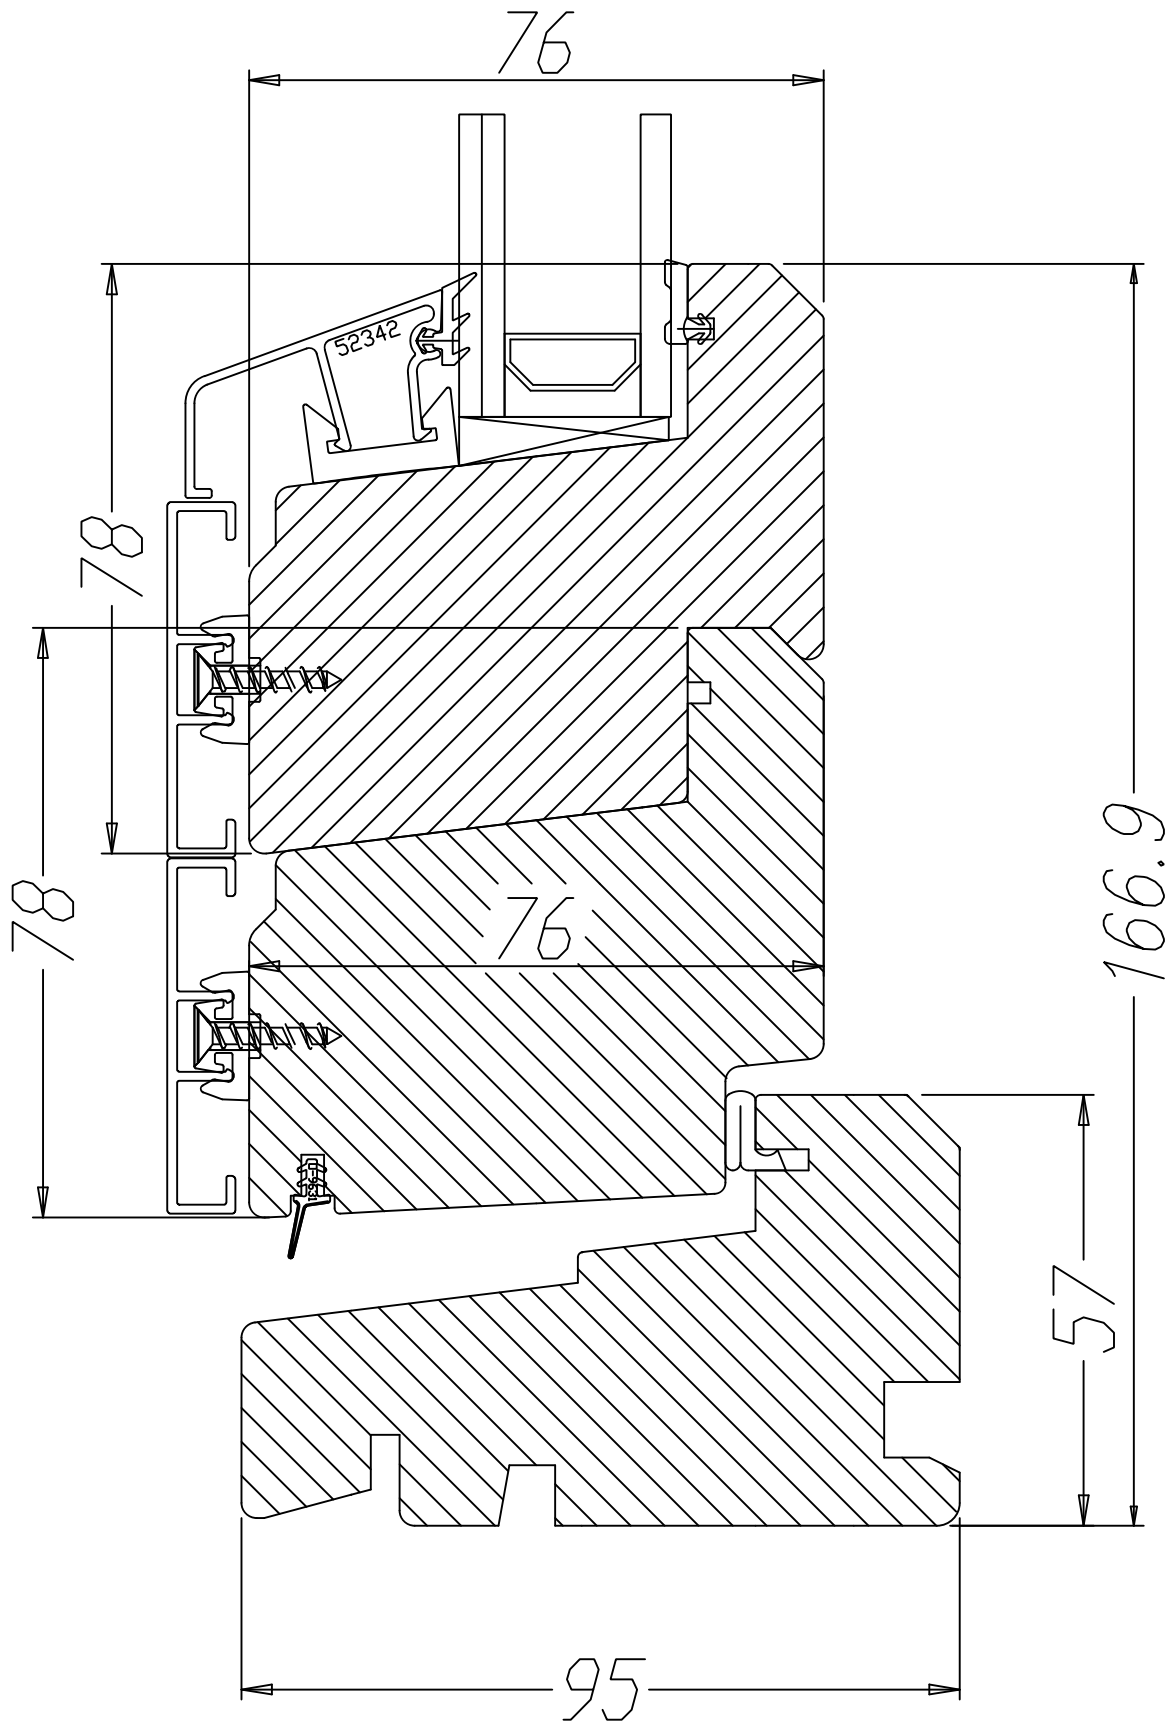

POLISHINTERIOR

www.polishinterior.com

tel: +44 770 004 59 03

+44 116 318 38 16

email: office@polishinterior.com

address: 1 Pioneer Close Abbey Lane,
Leicester LE4 5QU, UK

POLISHINTERIOR

www.polishinterior.com