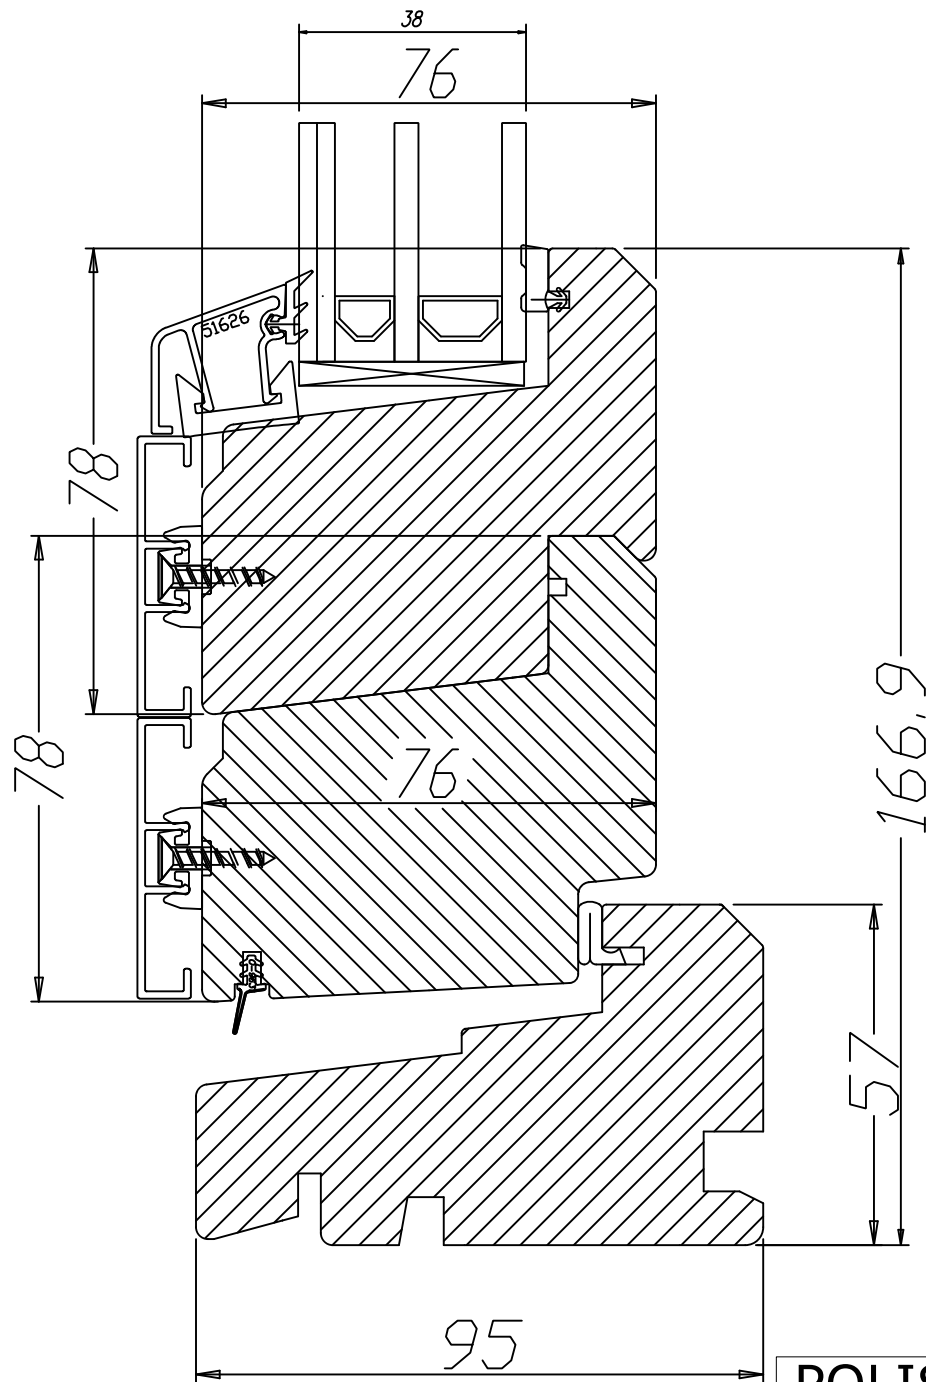

POLISHINTERIOR

www.polishinterior.com

tel: +44 770 004 59 03
+44 116 318 38 16

email: office@polishinterior.com

address: 1 Pioneer Close Abbey Lane,
Leicester LE4 5QU, UK