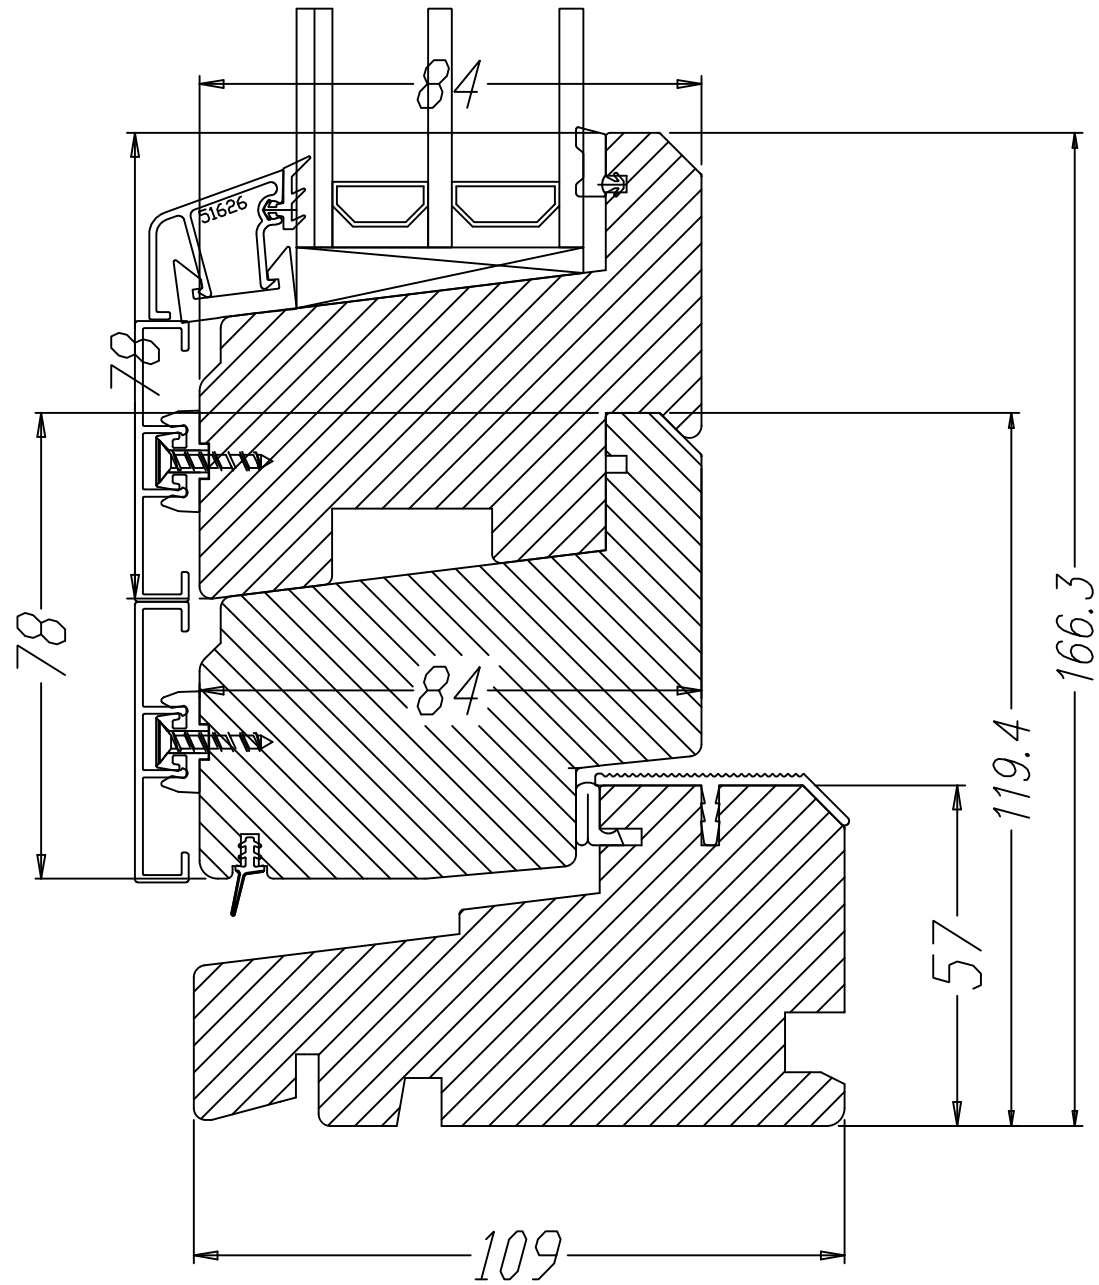

POLISHINTERIOR

www.polishinterior.com

tel: +44 770 004 59 03
+44 116 318 38 16
email: office@polishinterior.com

address: 1 Pioneer Close Abbey Lane,
Leicester LE4 5QU, UK