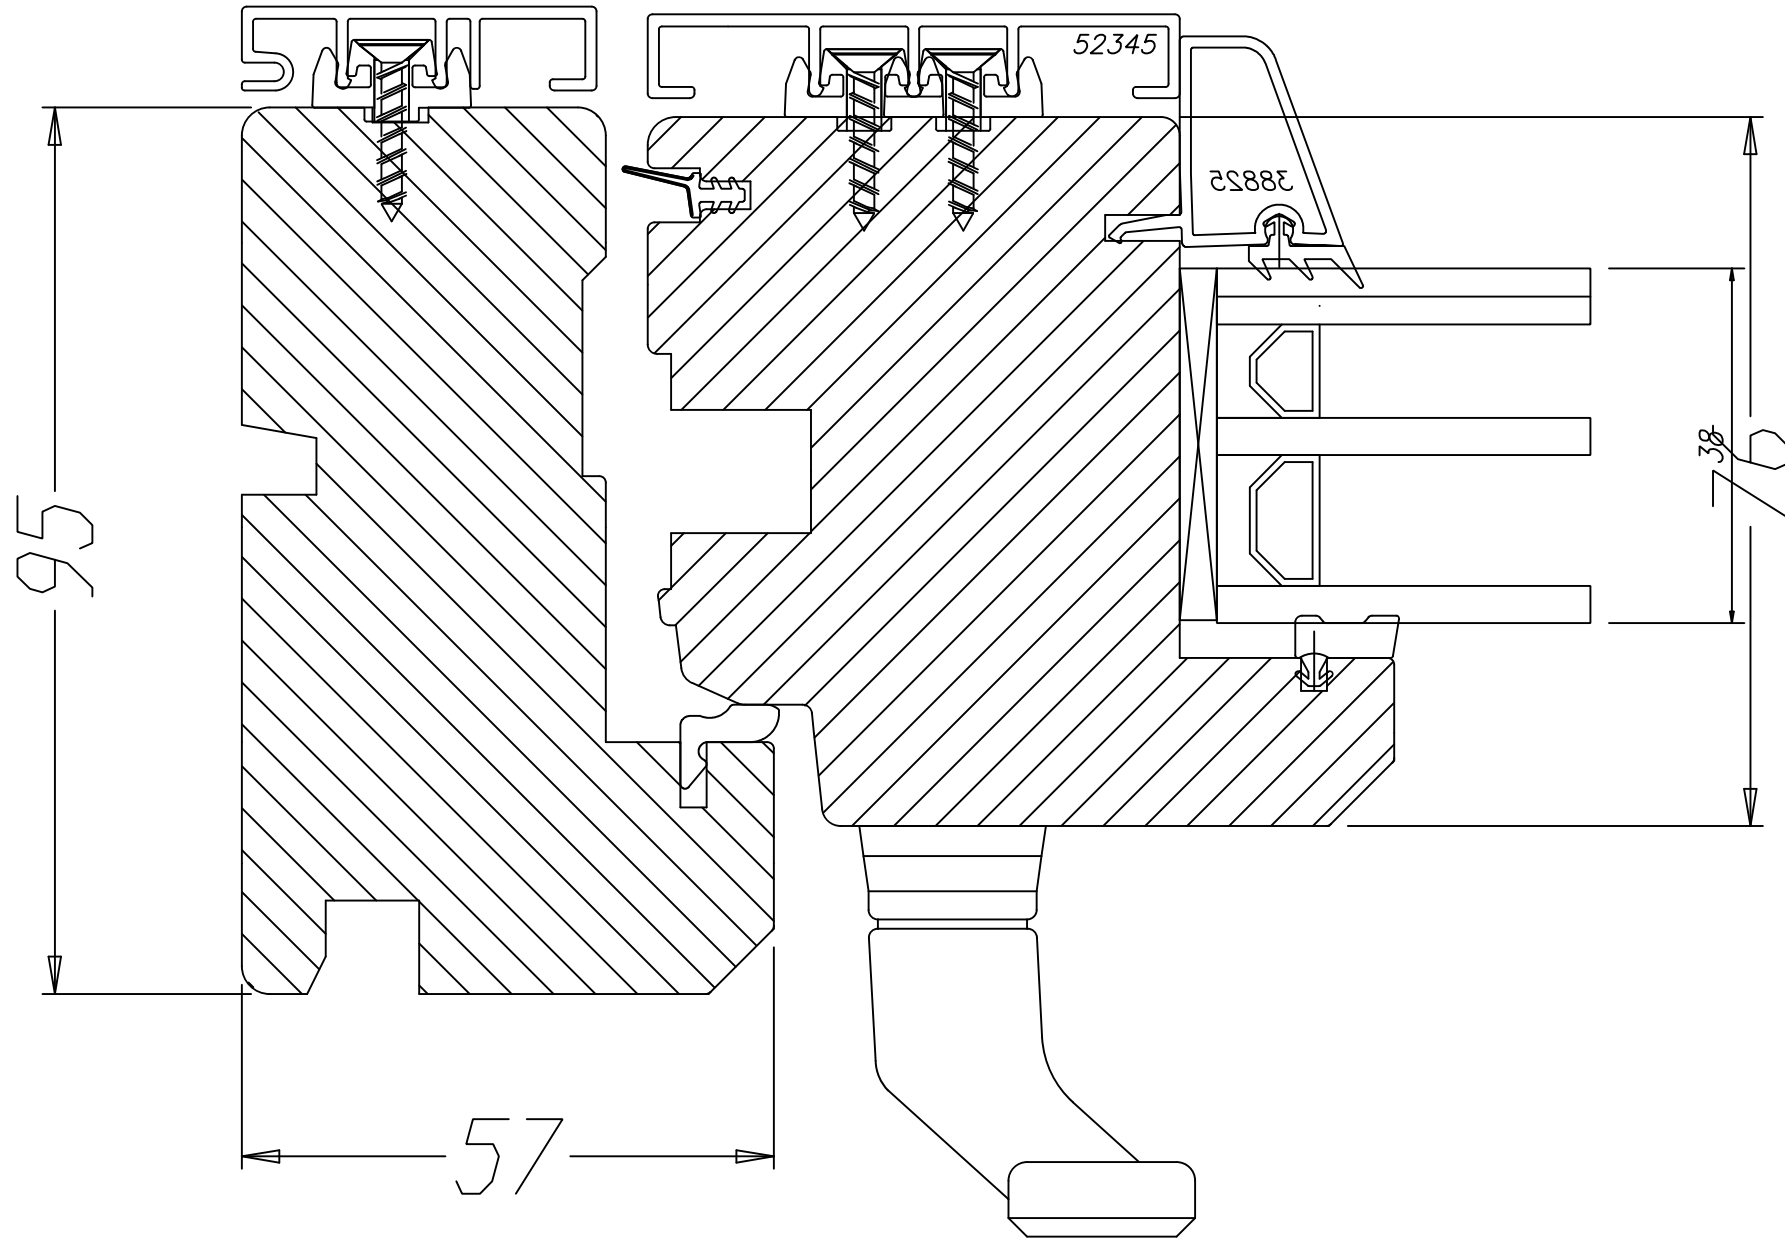

POLISHINTERIOR

www.polishinterior.com

tel: +44 770 004 59 03
+44 116 318 38 16
email: office@polishinterior.com

address: 1 Pioneer Close Abbey Lane,
Leicester LE4 5QU, UK