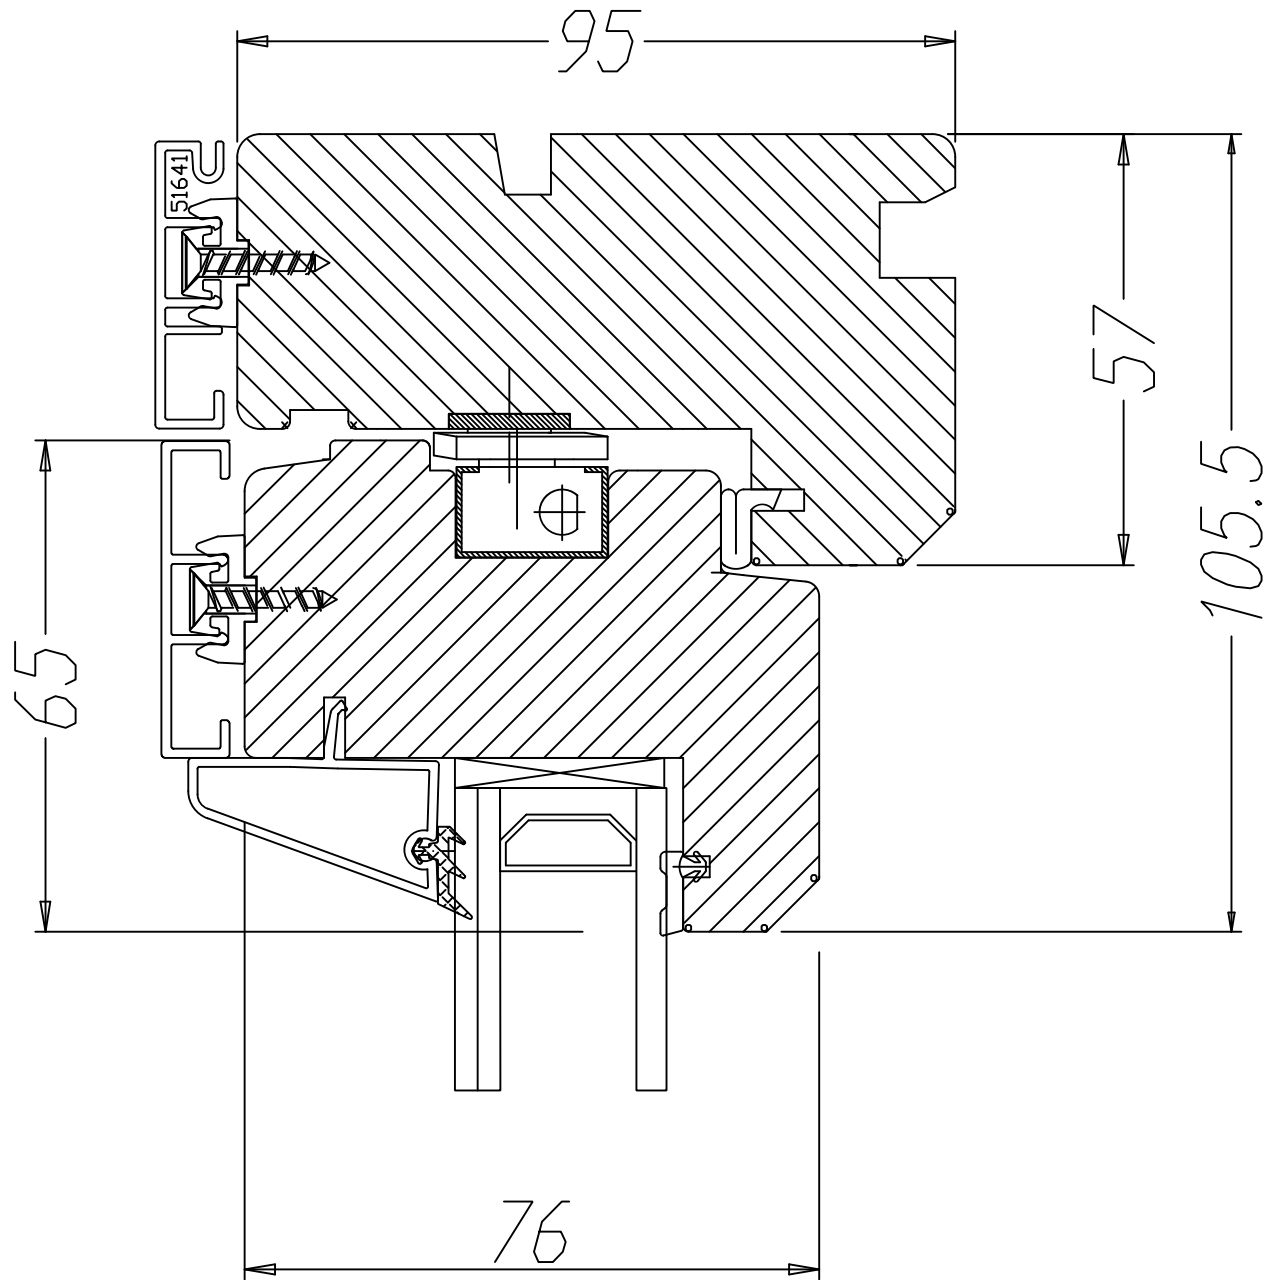

POLISHINTERIOR

www.polishinterior.com

tel: +44 770 004 59 03
+44 116 318 38 16
email: office@polishinterior.com

address: 1 Pioneer Close Abbey Lane,
Leicester LE4 5QU, UK