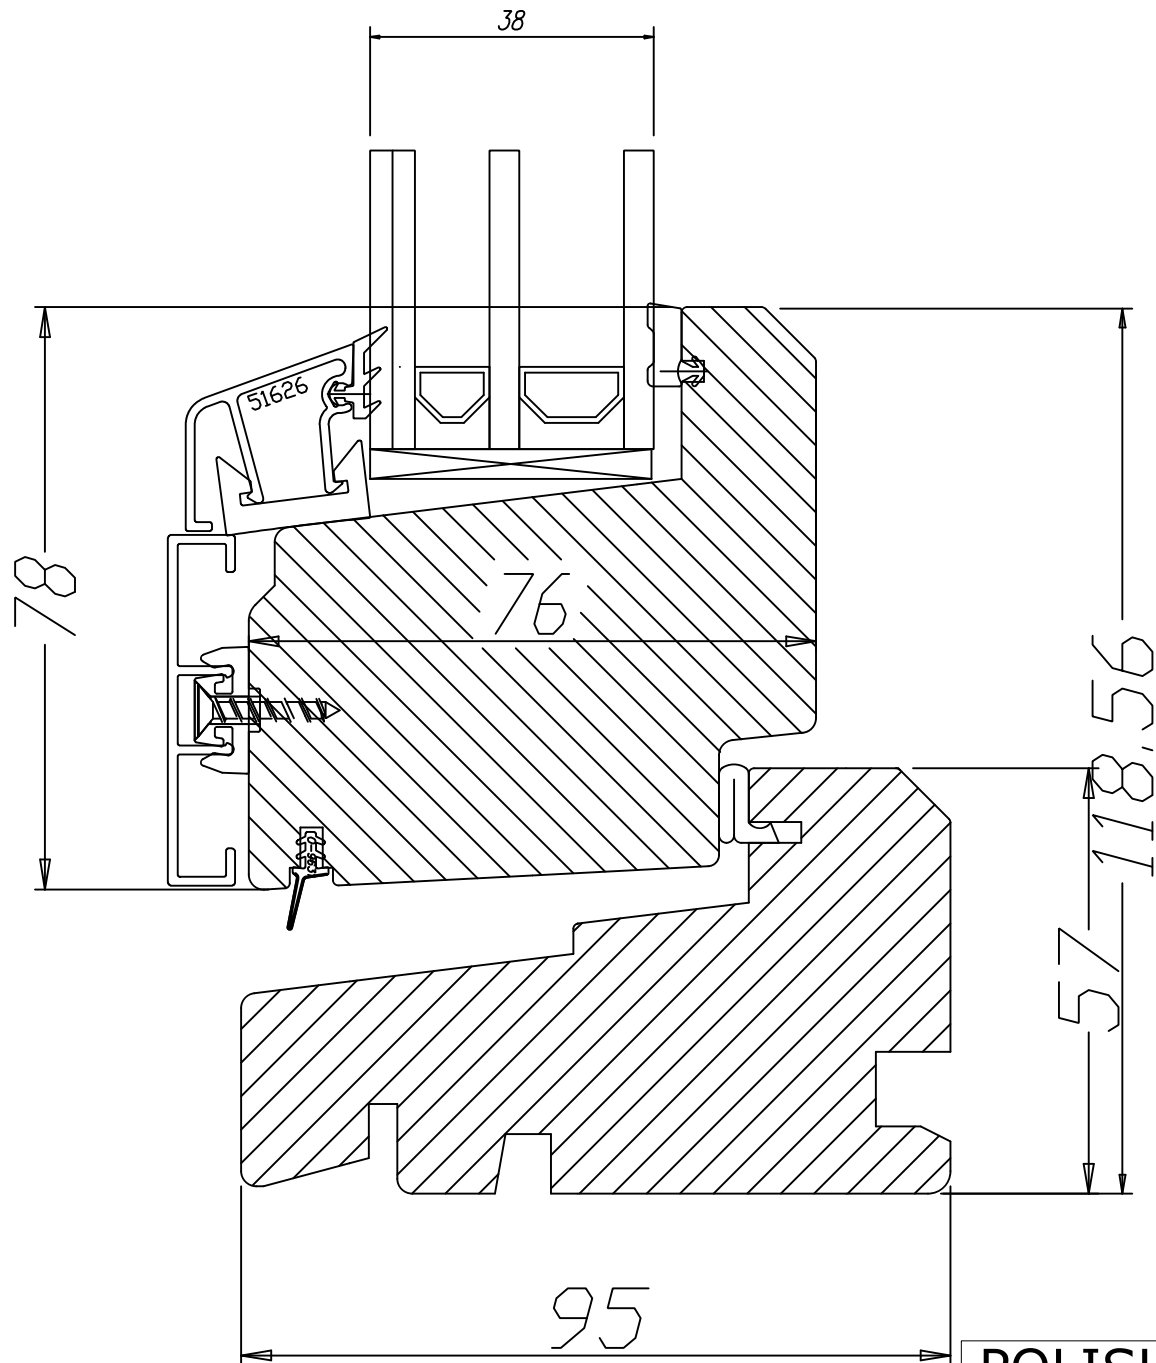

POLISHINTERIOR

www.polishinterior.com

tel: +44 770 004 59 03
+44 116 318 38 16
email: office@polishinterior.com

address: 1 Pioneer Close Abbey Lane,
Leicester LE4 5QU, UK

POLISHINTERIOR

www.polishinterior.com