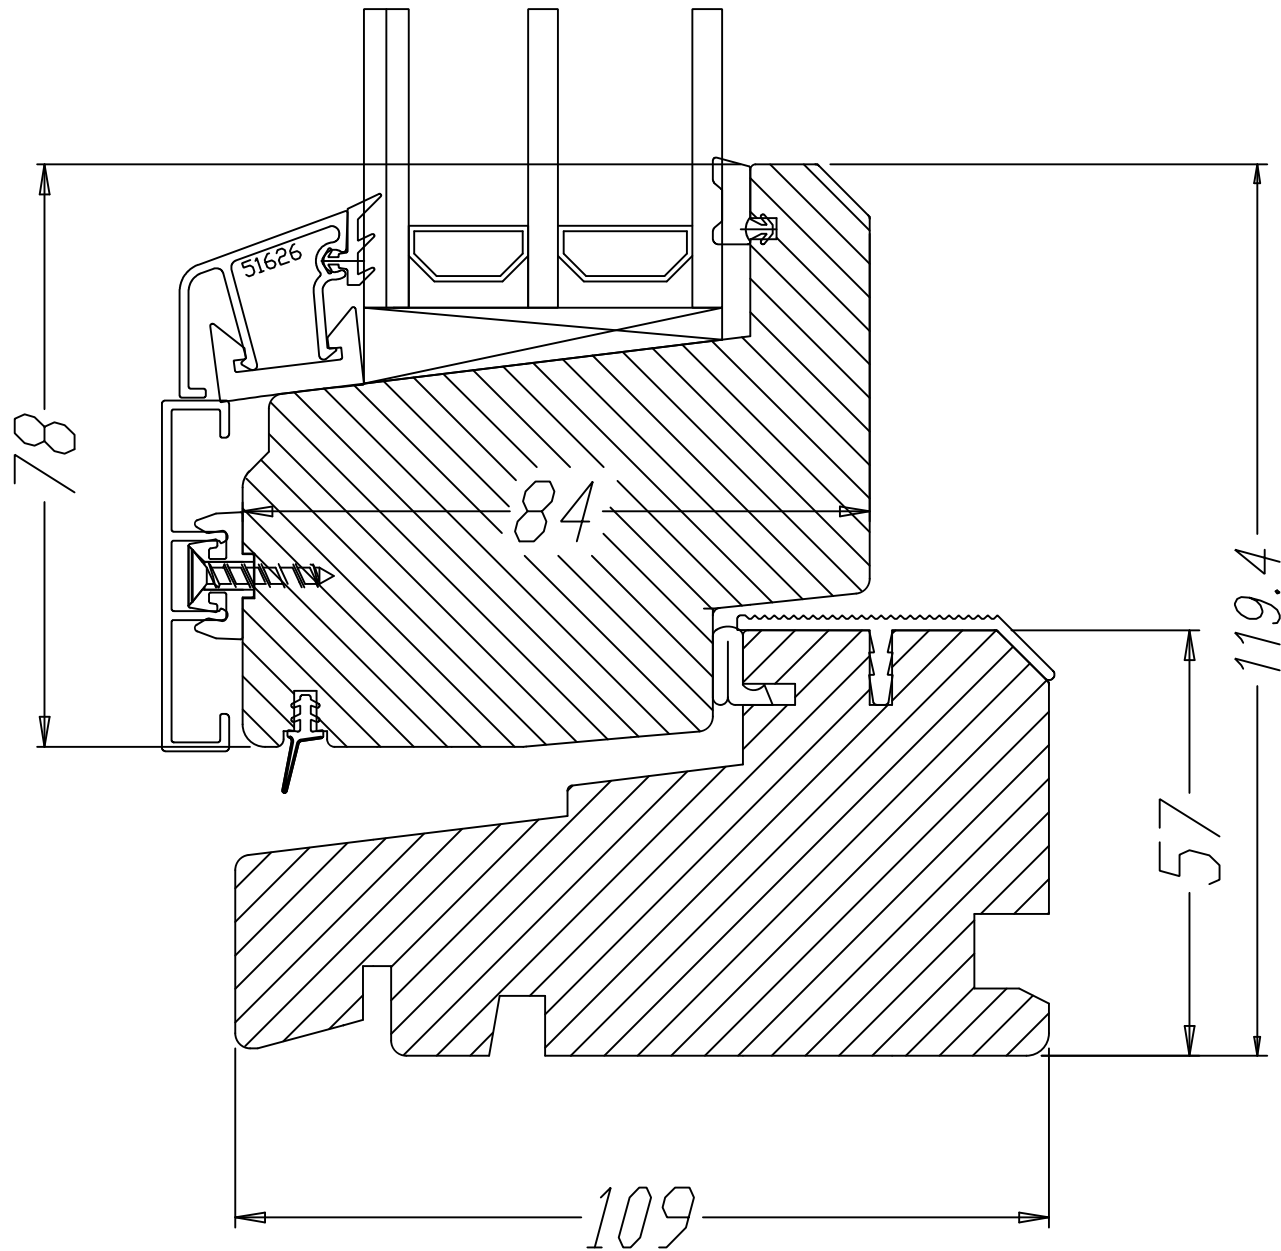

POLISHINTERIOR

www.polishinterior.com

tel: +44 770 004 59 03
+44 116 318 38 16
email: office@polishinterior.com

address: 1 Pioneer Close Abbey Lane,
Leicester LE4 5QU, UK