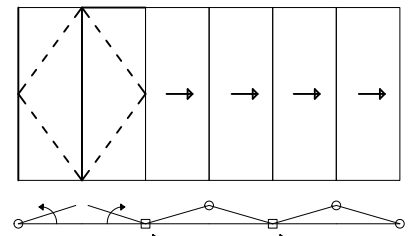

standard bi-fold door handle
located both sides
in stainless steel

standard rosette

Open:

- outward:
- inward:

Design:

- option 1:

- option 2:

- option 3:

- option 2:
- (with thumbturn)
- *option not possible, if door open out

same lock cylinder for all doors:
(one key matching to all door)

standard bi-fold door handle located both sides in stainless steel

standard rosette

Open:

- outward:
- inward:

Design:

- option 1:

- option 2:

- option 3:

- option 4: