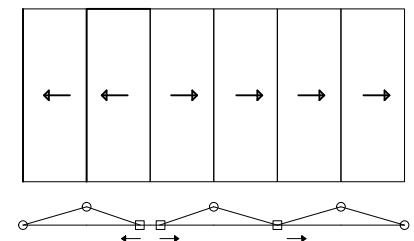

standard bi-fold door handle
located both sides
in stainless steel

standard rosette

Open:

- outward:
- inward:

Design:

- option 1:

- option 2:

- option 3:

- option 2:
- (with thumbturn)
- *option not possible, if door open out

same lock cylinder for all doors:
(one key matching to all door)

standard bi-fold door handle located both sides in stainless steel

standard rosette

Open:

- outward:
- inward:

Design:

- option 1:

- option 2:

- option 3:

- option 4: