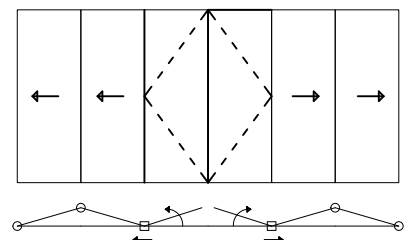

standard bi-fold door handle
located both sides
in stainless steel

standard rosette

Open:

- outward:
- inward:

Design:

- option 1:

- option 2:

- option 3:

- option 2:
- (with thumbturn)
- *option not possible, if door open out

same lock cylinder for all doors:
(one key matching to all door)

standard bi-fold door handle located both sides in stainless steel

standard rosette

Open:

- outward:
- inward:

Design:

- option 1:

- option 2:

- option 3:

- option 4: