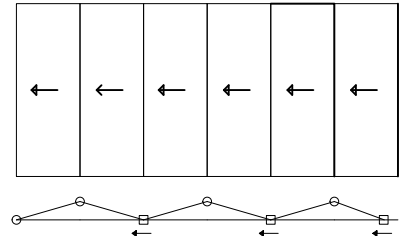

standard bi-fold door handle
located both sides
in stainless steel

standard rosette

Open:

- outward:
- inward:

Design:

- option 1:

- option 2:

- option 3:

- option 2:
- (with thumbturn)
- *option not possible, if door open out

same lock cylinder for all doors:
(one key matching to all door)

standard bi-fold door handle located both sides in stainless steel

standard rosette

Open:

- outward:
- inward:

Design:

- option 1:

- option 2:

- option 3:

- option 4: