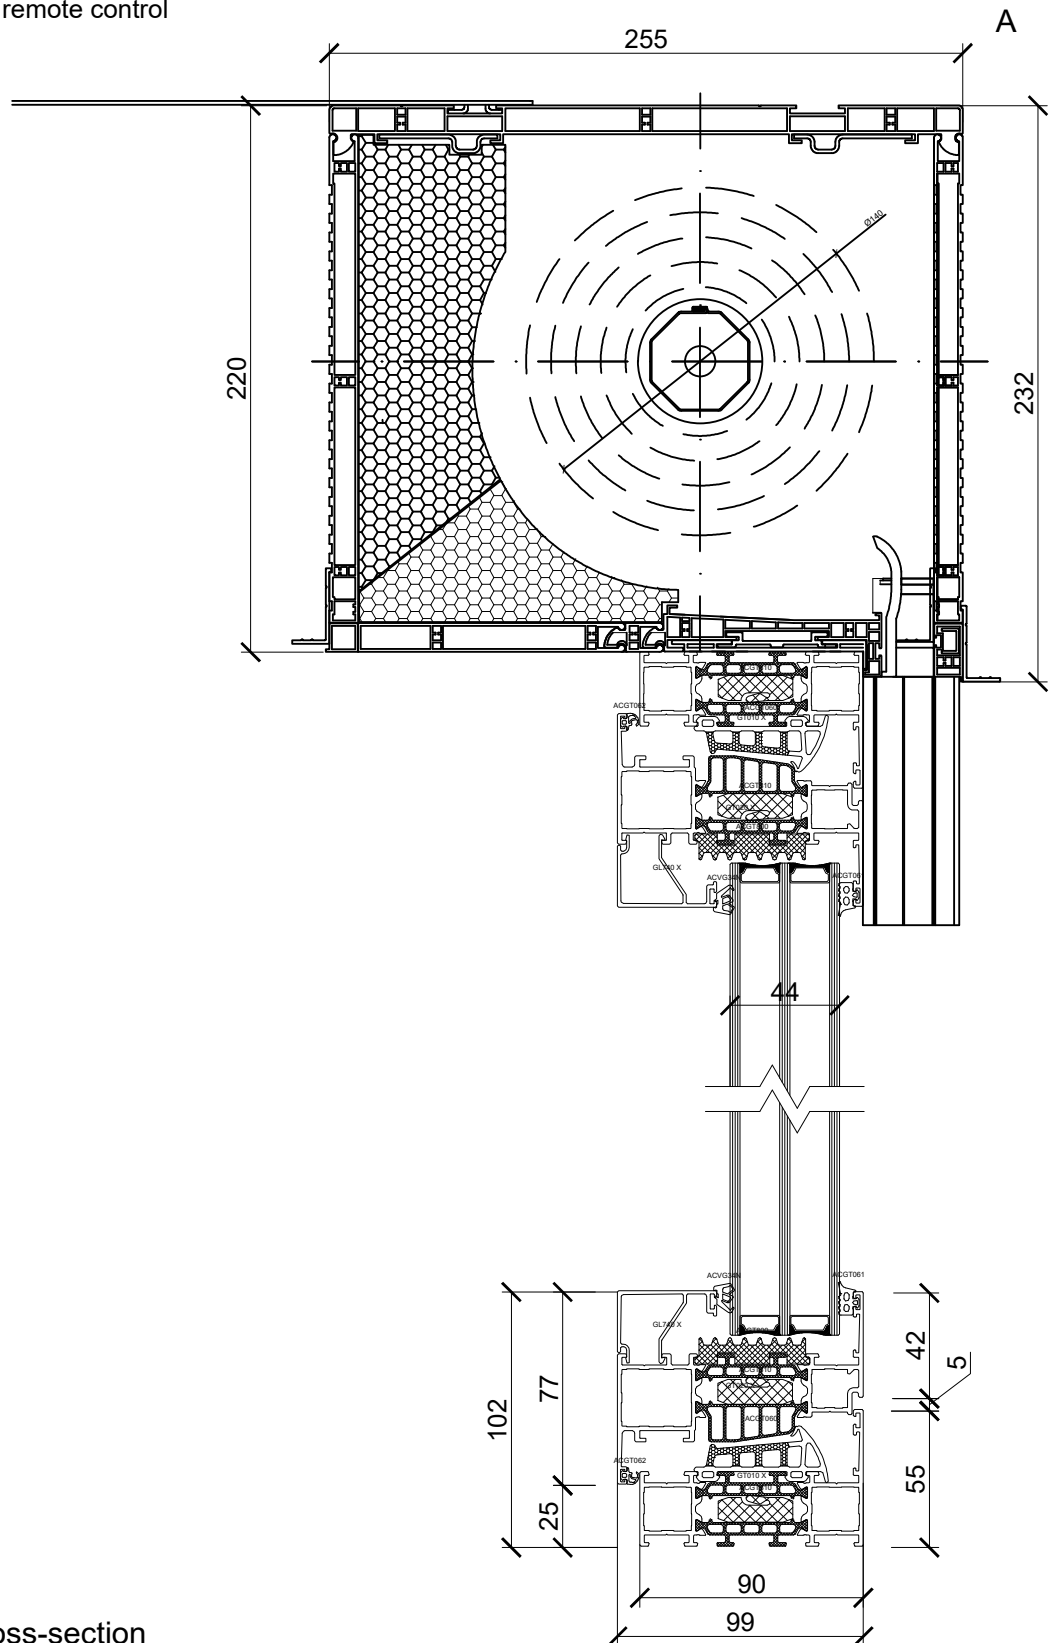

RS Roller Shutter on Star Profile

Bottom access **without mosquito net**

Material:

box: UPVC + insulation

tracks: aluminium

slats: thermally broken aluminium

Operation: manual or remote control

Open: up & down