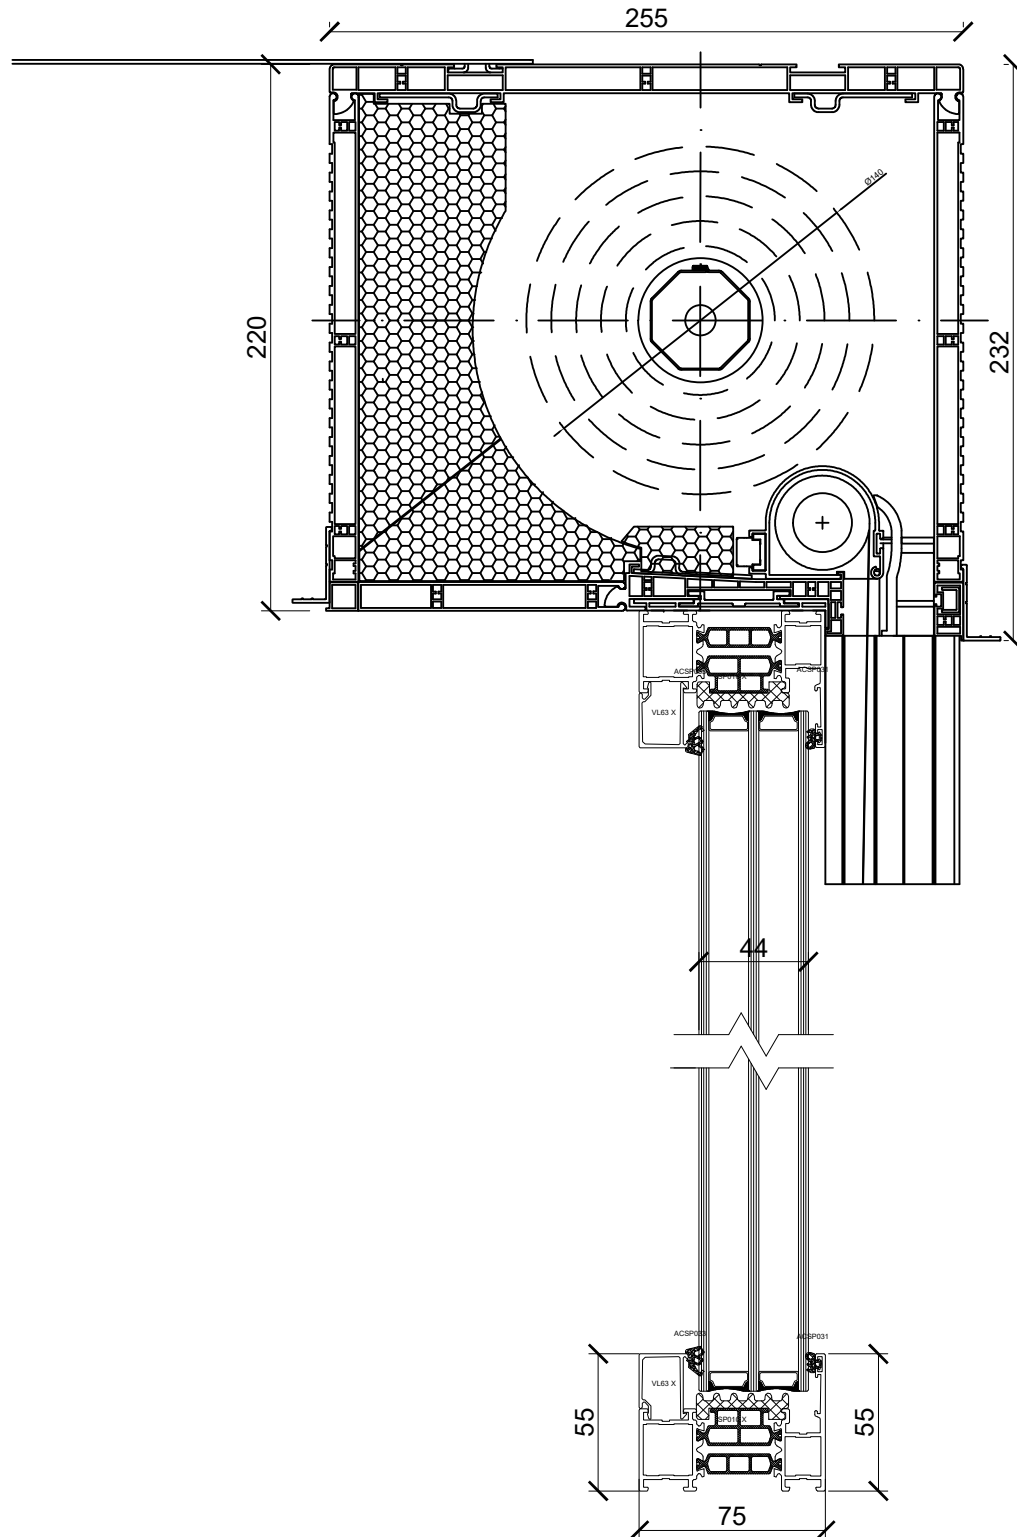

RS Roller Shutter on Superial Profile

Bottom access **with mosquito net**

Material:

box: UPVC + insulation

tracks: aluminium

slats: thermally broken aluminium

Operation: manual or remote control

Open: up & down