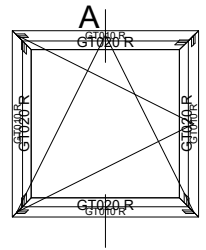

RS Roller Shutter on Star Profile

Bottom access **with mosquito net**

Material:

box: UPVC + insulation

tracks: aluminium

slats: thermally broken aluminium

Operation: manual or remote control

Open: up & down

RS Roller Shutter on Star Profile

Bottom access **without mosquito net**

Material:

box: UPVC + insulation

tracks: aluminium

slats: thermally broken aluminium

Operation: manual or remote control

Open: up & down