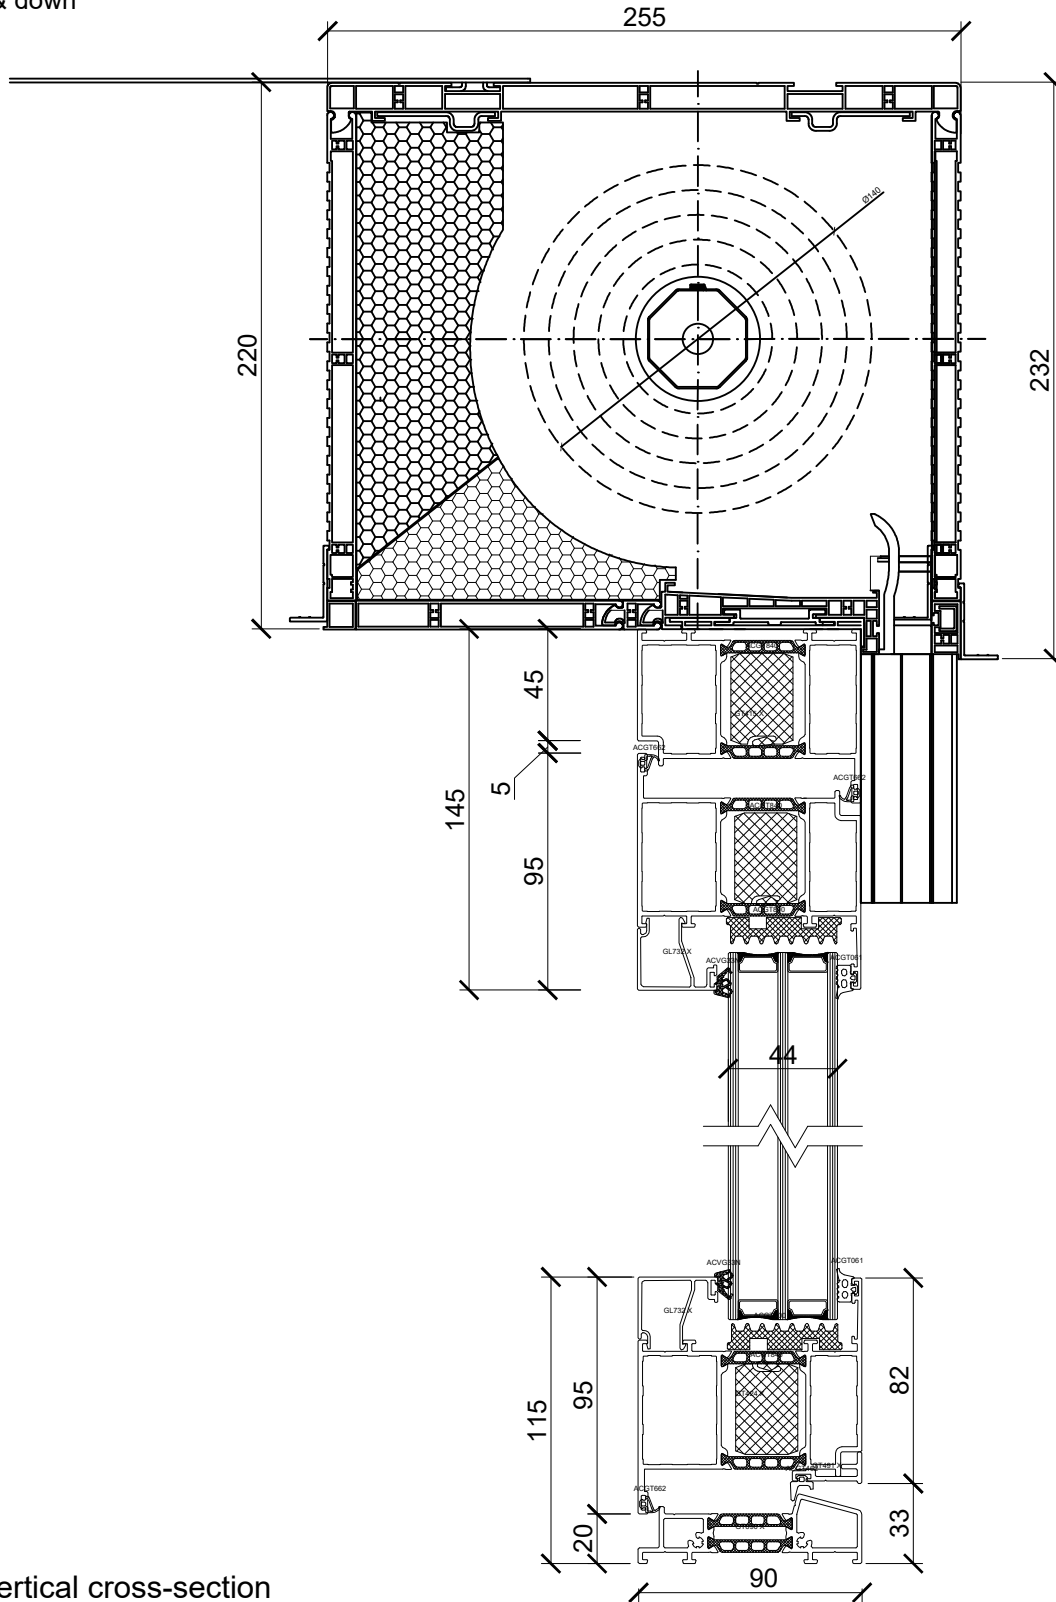

RS Roller Shutter on Star door Profile

Bottom access **without mosquito net**

Material:

box: UPVC + insulation

tracks: aluminium

slats: thermally broken aluminium

Operation: manual or remote control

Open: up & down