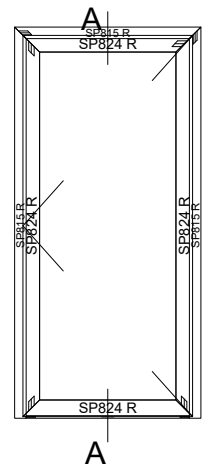

RS Roller Shutter on Superial 800 door Profile

Bottom access **with mosquito net**

Material:

box: UPVC + insulation

tracks: aluminium

slats: thermally broken aluminium

Operation: manual or remote control

Open: up & down