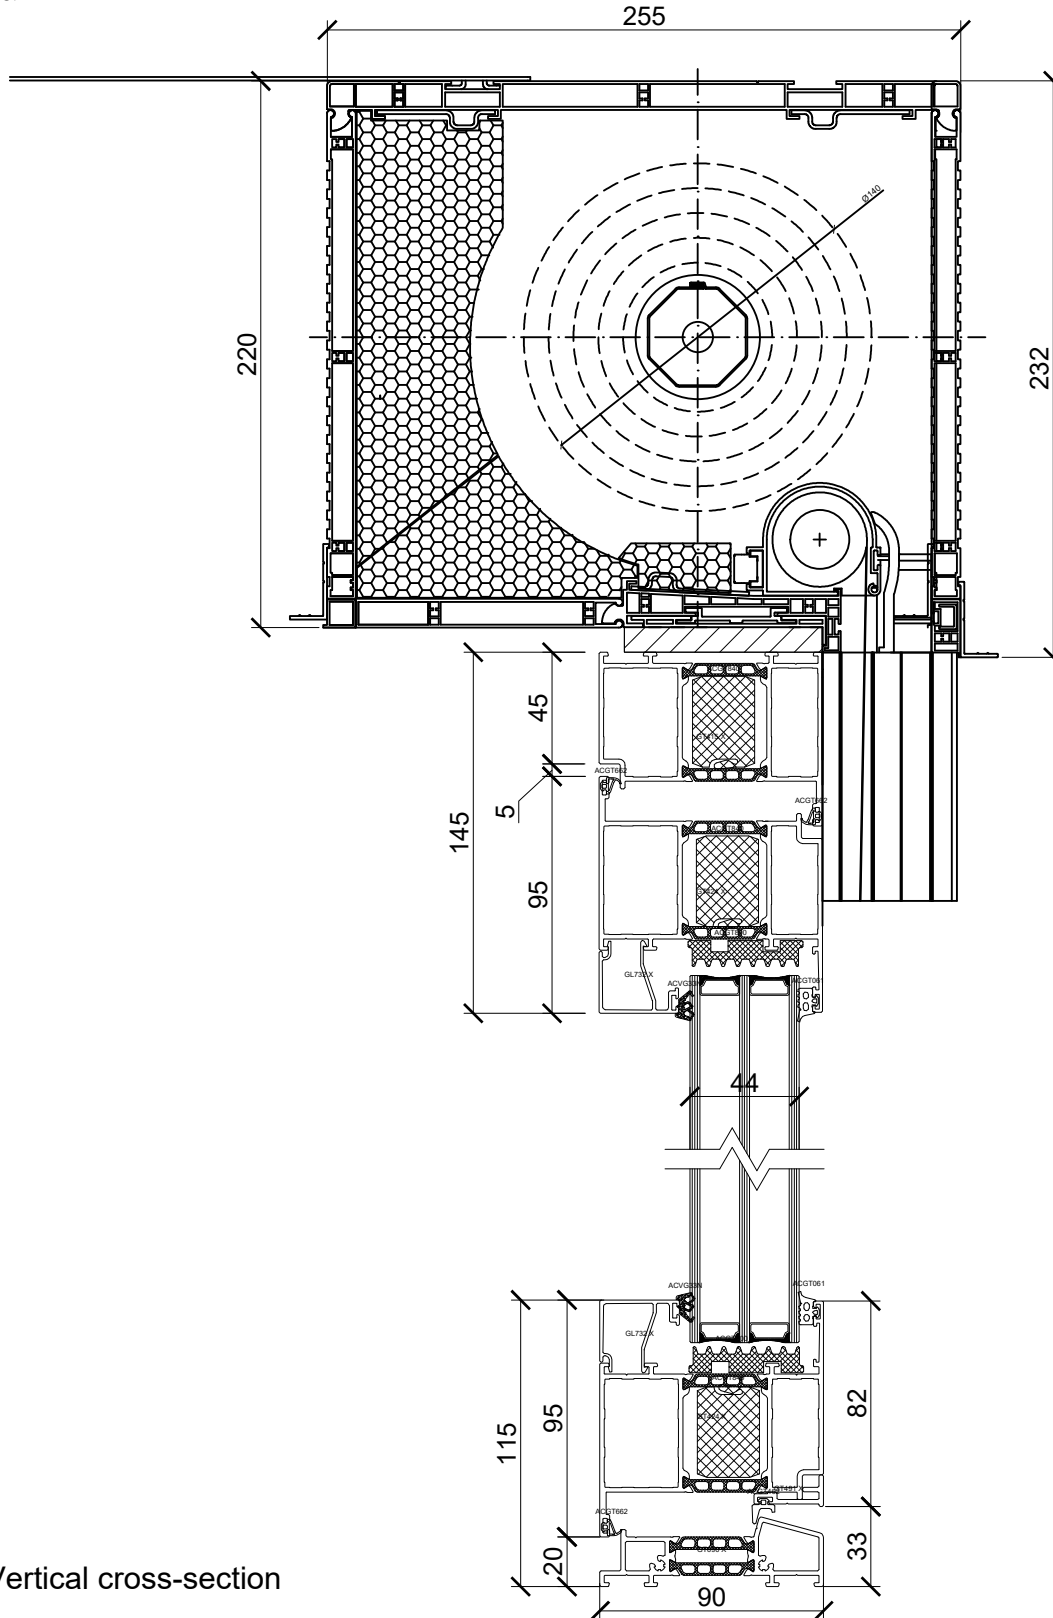

RS Roller Shutter on Star door Profile

Bottom access **with mosquito net**

Material:

box: UPVC + insulation

tracks: aluminium

slats: thermally broken aluminium

Operation: manual or remote control

Open: up & down