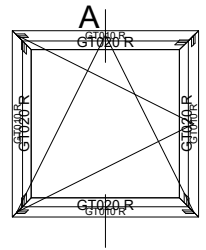

RS Roller Shutter on Star Profile

Bottom access **without mosquito net**

Material:

box: UPVC + insulation

tracks: aluminium

slats: thermally broken aluminium

Operation: manual or remote control

Open: up & down

RS Roller Shutter on Star door Profile

Bottom access **with mosquito net**

Material:

box: UPVC + insulation

tracks: aluminium

slats: thermally broken aluminium

Operation: manual or remote control

Open: up & down