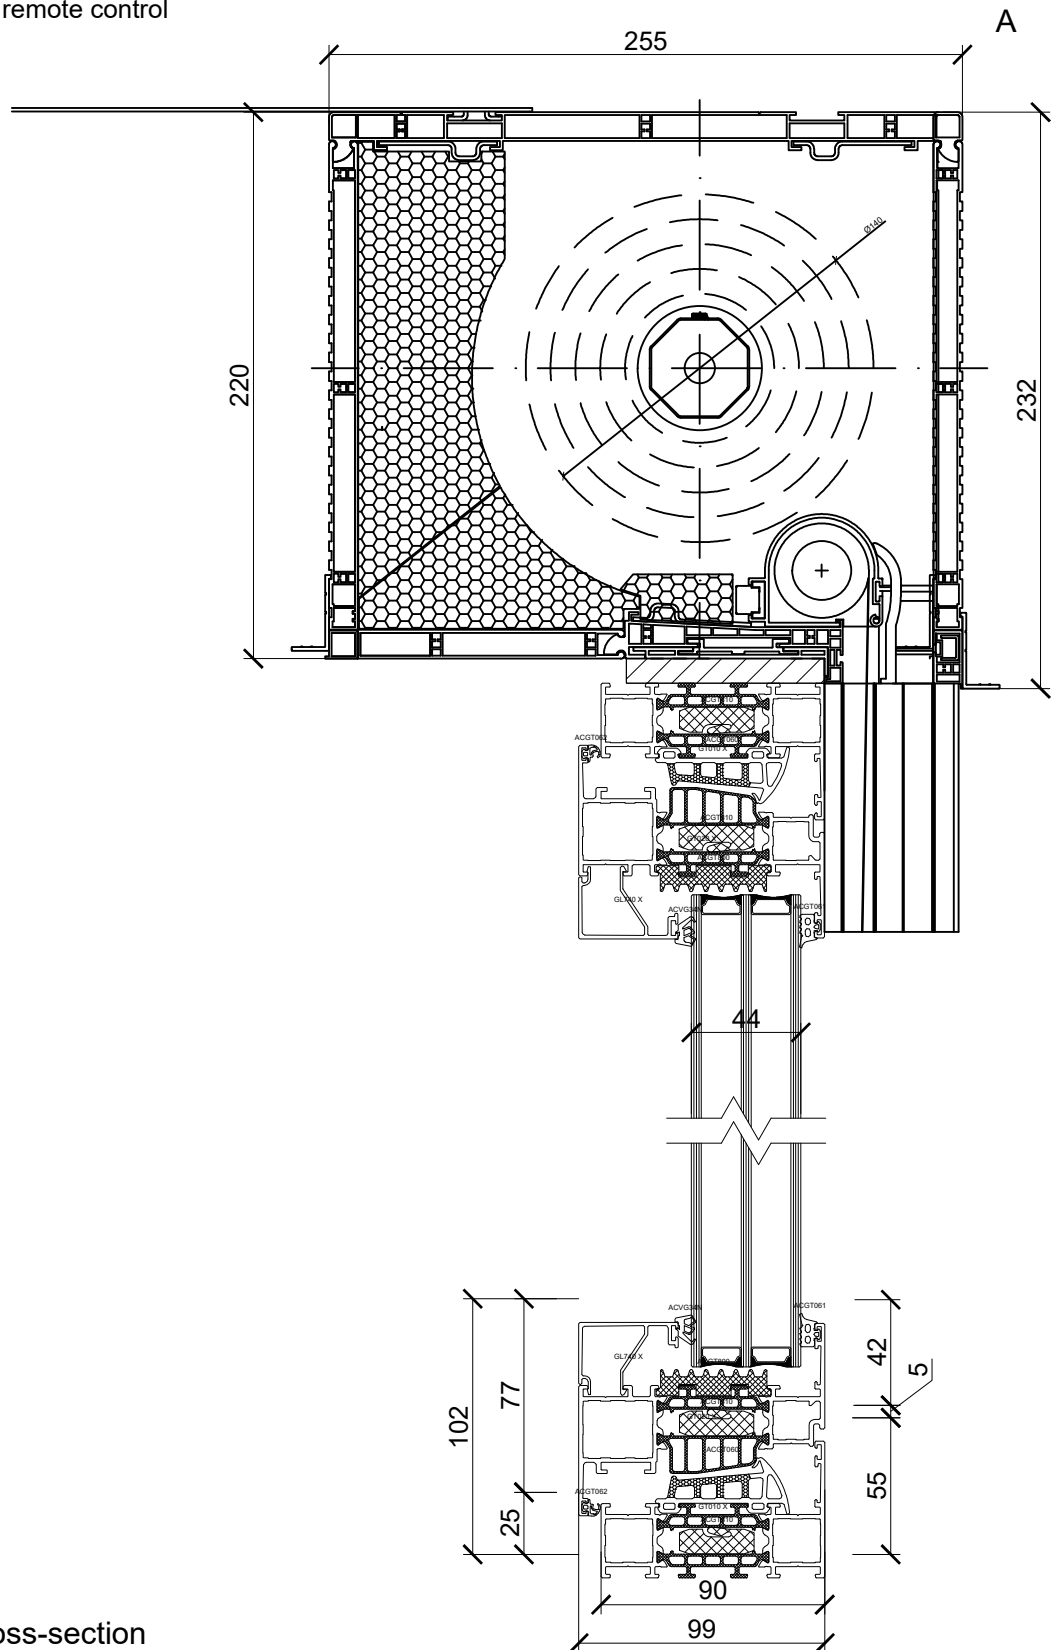

RS Roller Shutter on Star Profile

Bottom access **with mosquito net**

Material:

box: UPVC + insulation

tracks: aluminium

slats: thermally broken aluminium

Operation: manual or remote control

Open: up & down