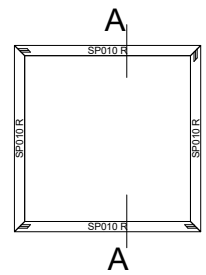

RS Roller Shutter on Superial Profile

Bottom access **with mosquito net**

Material:

box: UPVC + insulation

tracks: aluminium

slats: thermally broken aluminium

Operation: manual or remote control

Open: up & down