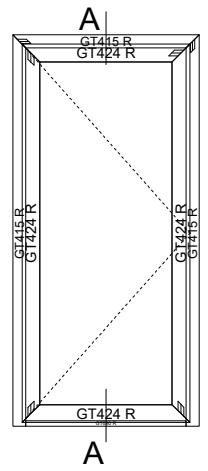

RS Roller Shutter on Star door Profile

Bottom access **with mosquito net**

Material:

box: UPVC + insulation

tracks: aluminium

slats: thermally broken aluminium

Operation: manual or remote control

Open: up & down