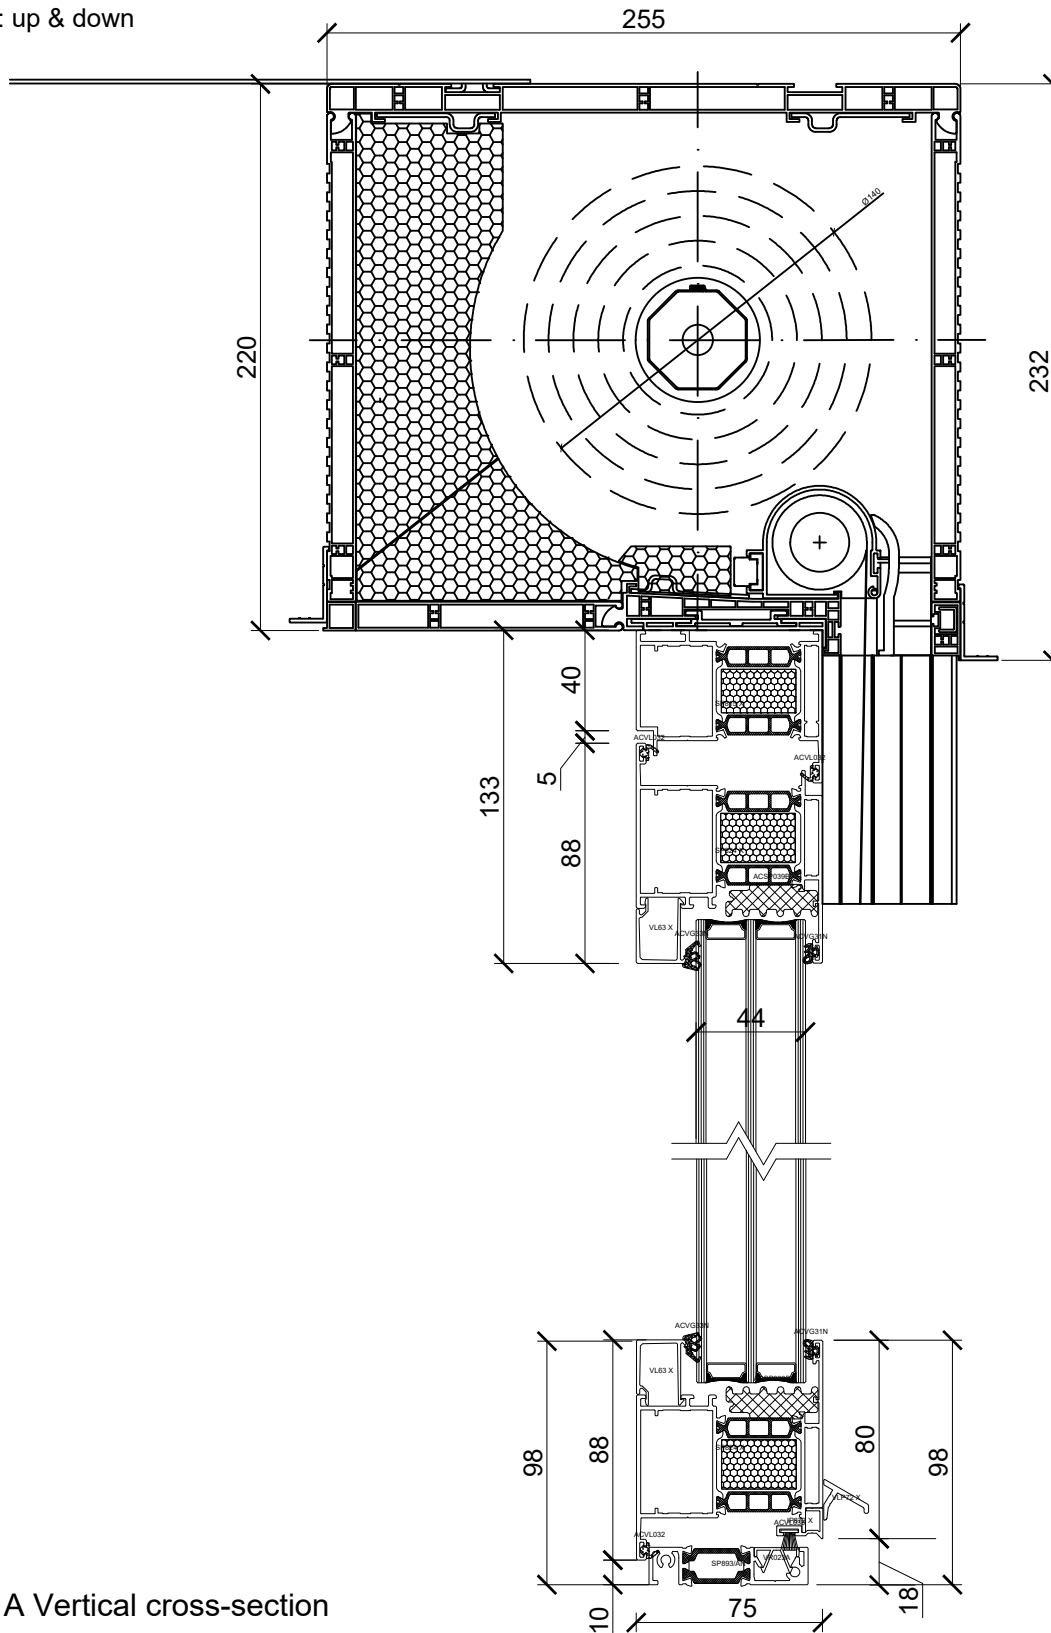

RS Roller Shutter on Superial 800 door Profile

Bottom access **with mosquito net**

Material:

box: UPVC + insulation

tracks: aluminium

slats: thermally broken aluminium

Operation: manual or remote control

Open: up & down