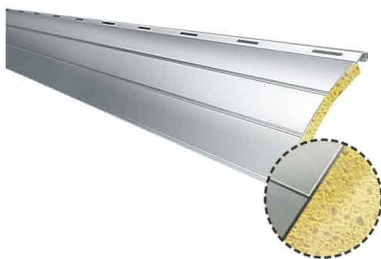

 **ROLLER SHUTTER FOR ALUMINUM WINDOWS**

Our RS Roller Shutters series delivers excellent, affordable performance, offering full blackout as well as partly-opened options. Modern technology ensures additional security and convenience.

## RS ROLLER SHUTTER

FOR ALUMINUM WINDOWS

The RS system can be installed on broad window frames, up to 188 mm, with a broadening of up to 250 mm.

This system has the capability of creating a revision cover from the bottom or the front. Both manual and electric options are available, with the manual option making use of a belt-driven system, while the electric option can be operated by way of a switch or remote control. Mosquito net-equipped models effectively keep out unwanted insects, leaves, dirt, and pollen, while not sacrificing air and daylight access.

The PA-39 profile is intended for shutter use and is polyurethane-insulated. A non-perforated is available, as well as a perforated version in a variety of colors.

polyurethane-insulated

Profile height: 39 mm

Number of slats per meter of height: 26 pcs

Maximum width of the shutter: 2500 mm

Maximum area of the shutter: 6,5 m<sup>2</sup>

Weight 1 m<sup>2</sup>: 2,8 kg