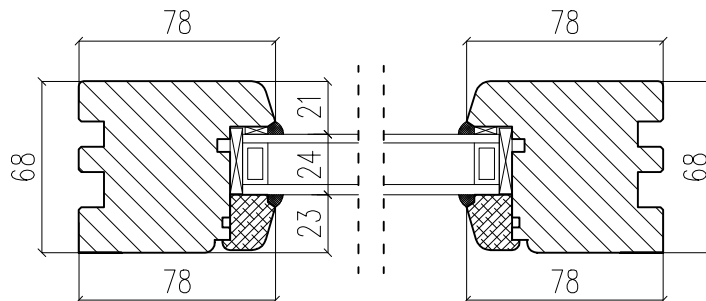

# TT Wooden Window

Material: Wood

Open: Fixed

Glass: Double Pane ( 4/16Ar/4 )

A - A Vertical cross-section

B - B Horizontal cross-section

**POLISHINTERIOR**

[www.polishinterior.com](http://www.polishinterior.com)