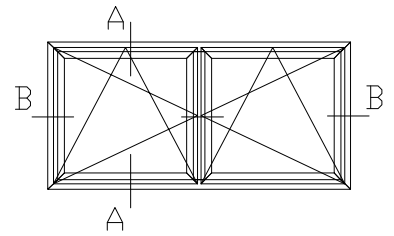

# TT Wooden Window

Material: Wood

Open: Inward Tilt & Turn Fllying Mullion

Glass: Double Pane ( 4/16Ar/4)

A - A Vertical cross-section

B - B Horizontal cross-section

**POLISHINTERIOR**

[www.polishinterior.com](http://www.polishinterior.com)

# TT Wooden Window

Material: Wood

Open: Inward Tilt & Turn with Fixed Post

Glass: Double Pane ( 4/16Ar/4)

A - A Vertical cross-section

B - B Horizontal cross-section

**POLISHINTERIOR**

[www.polishinterior.com](http://www.polishinterior.com)