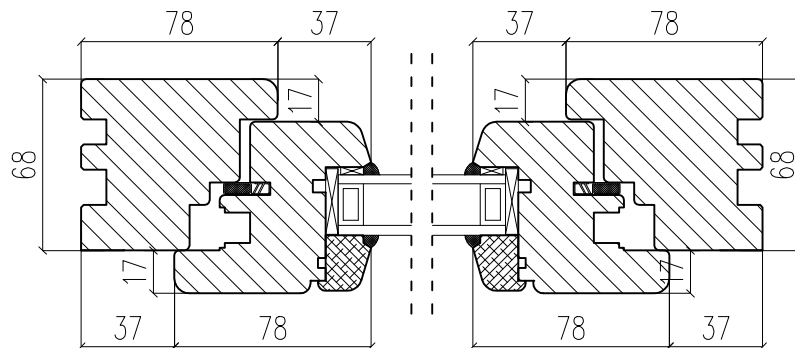

# TT Wooden Window

Material: Wood

Open: Inward Tilt & Turn

Glass: Double Pane ( 4/16Ar/4 )

A - A Vertical cross-section

B - B Horizontal cross-section

**POLISHINTERIOR**

[www.polishinterior.com](http://www.polishinterior.com)