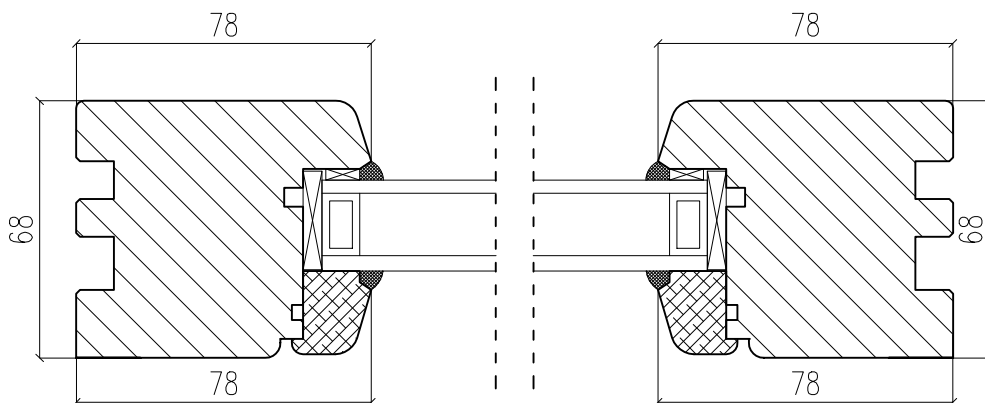

# TT Wooden Window

Material: Wood

Open: Fixed

Glass: Double Pane ( 4/16Ar/4 )

A - A Vertical cross-section

B - B Horizontal cross-section

**POLISHINTERIOR**

[www.polishinterior.com](http://www.polishinterior.com)