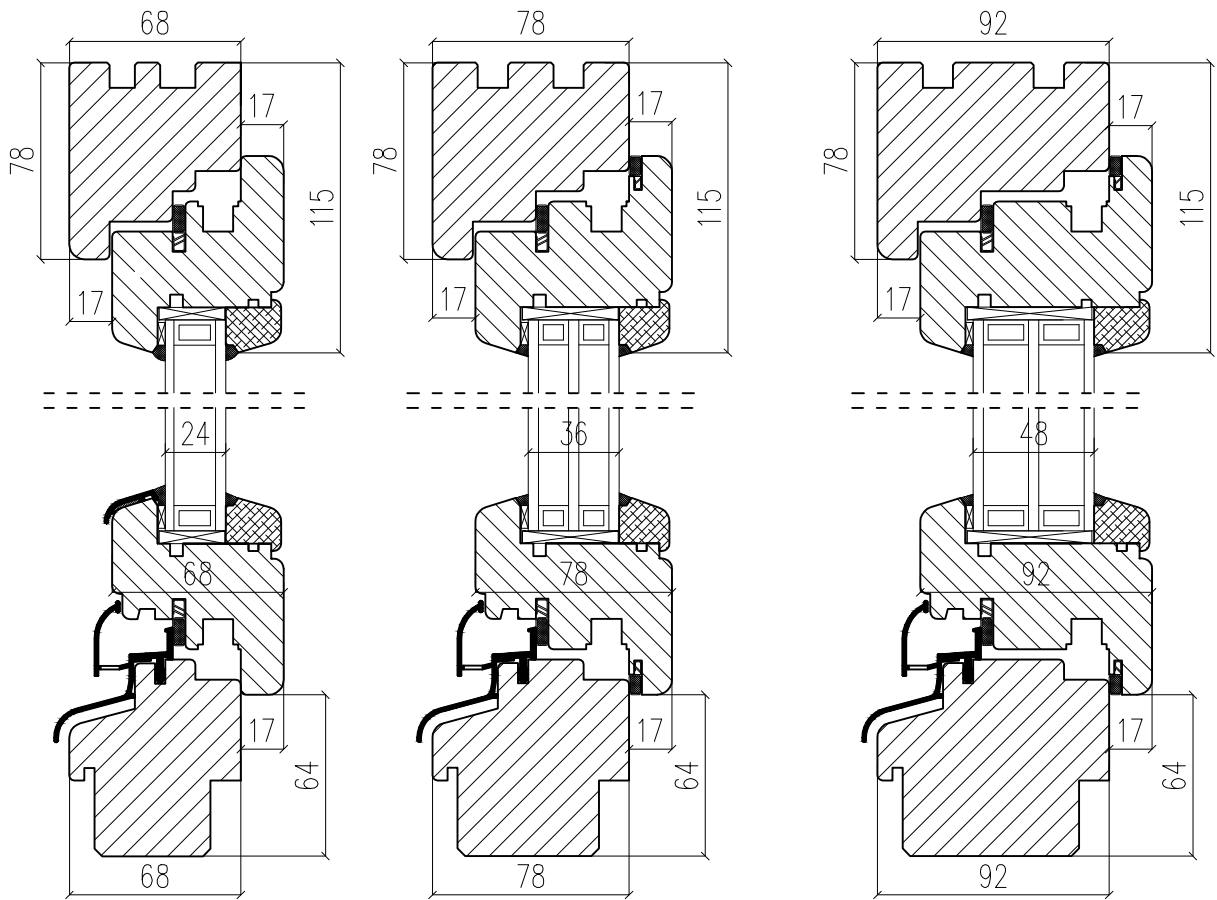

# TT Wooden Window

Material: Wood

Open: Inward Tilt & Turn Depth Option

Glass: 68 [mm] Double Pane ( 4/16Ar/4)

78 [mm] Triple Pane ( 4/12Ar/4/12Ar/4)

92 [mm] Triple Pane (4/18Ar/4/18Ar/4)

A - A Vertical cross-section