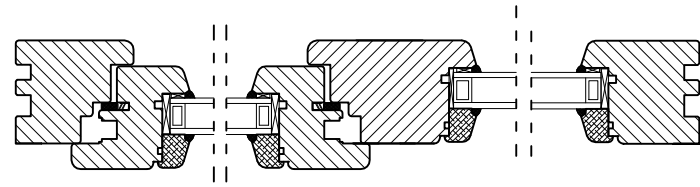

Horizontal Cross-section