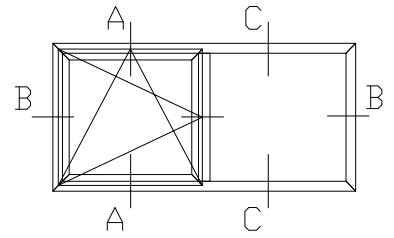

# TT Wooden Window

Material: Wood

Open: Inward Tilt & Turn with Fixed Post

Glass: Double Pane ( 4/16Ar/4)

A - A Vertical cross-section

B - B Horizontal cross-section

**POLISHINTERIOR**

[www.polishinterior.com](http://www.polishinterior.com)

# TT Wooden Window

Material: Wood

Open: Inward Tilt & Turn

Glass: Double Pane ( 4/16Ar/4 )

A - A Vertical cross-section

C - C Vertical cross-section

B - B Horizontal cross-section

**POLISHINTERIOR**