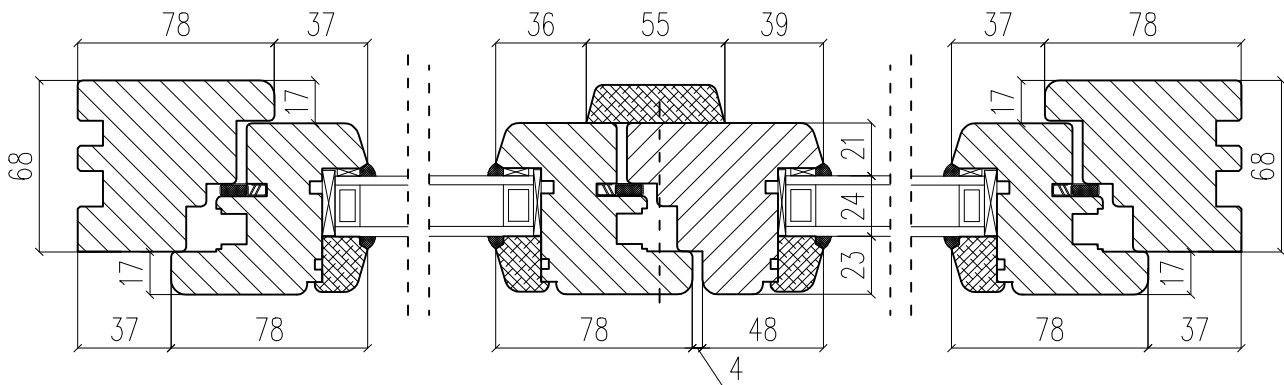

# TT Wooden Window

Material: Wood

Open: Inward Tilt & Turn Fllying Mullion

Glass: Double Pane ( 4/16Ar/4)

A - A Vertical cross-section

B - B Horizontal cross-section

**POLISHINTERIOR**

[www.polishinterior.com](http://www.polishinterior.com)