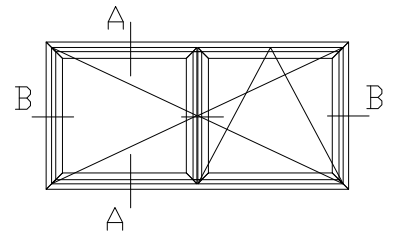

# TT Wooden Window

Material: Wood

Open: Inward Tilt & Turn

Glass: Double Pane ( 4/16Ar/4 )

A - A Vertical cross-section

B - B Horizontal cross-section

**POLISHINTERIOR**

[www.polishinterior.com](http://www.polishinterior.com)

# TT Wooden Window

Material: Wood

Open: Inward Tilt & Turn Fllying Mullion

Glass: Double Pane ( 4/16Ar/4)

A - A Vertical cross-section

B - B Horizontal cross-section

**POLISHINTERIOR**

[www.polishinterior.com](http://www.polishinterior.com)