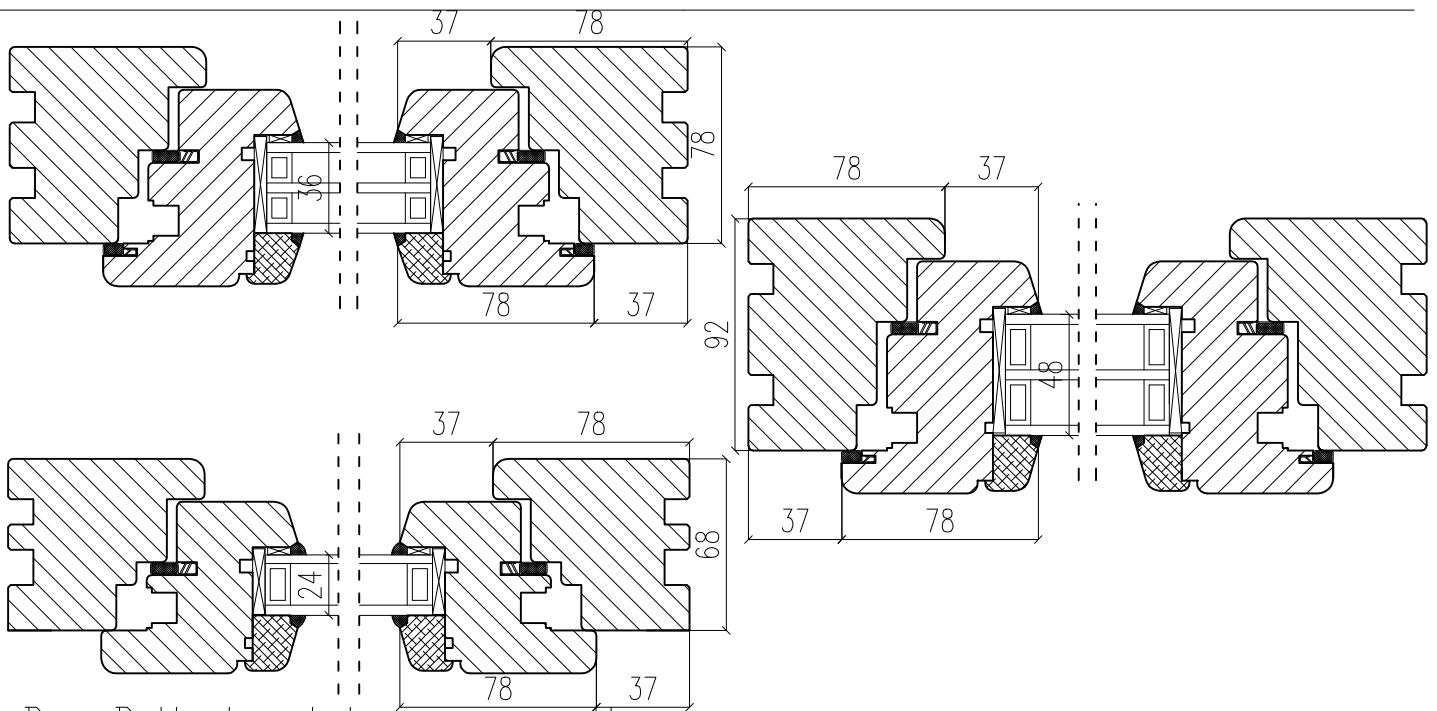

# TT Wooden Window

Material: Wood

Open: Inward Tilt & Turn Depth Option

Glass: 68 [mm] Double Pane ( 4/16Ar/4)

78 [mm] Triple Pane ( 4/12Ar/4/12Ar/4)

92 [mm] Triple Pane (4/18Ar/4/18Ar/4)

A - A Vertical cross-section