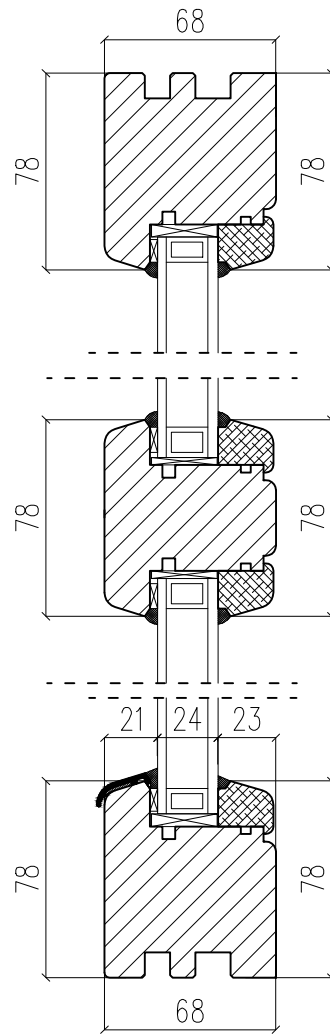

# TT Wooden Window

Material: Wood

Open: Fixed

Glass: Double Pane ( 4/16Ar/4 )

A - A Vertical cross-section

B - B Horizontal cross-section

**POLISHINTERIOR**

[www.polishinterior.com](http://www.polishinterior.com)