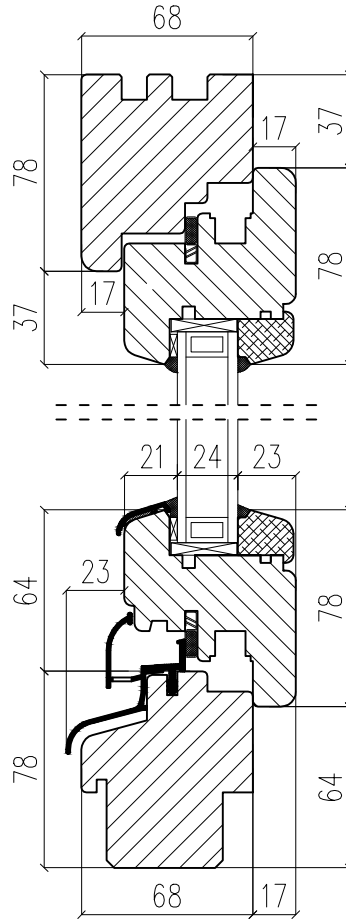

# TT Wooden Window

Material: Wood

Open: Inward Tilt & Turn Fllying Mullion

Glass: Double Pane ( 4/16Ar/4)

A - A Vertical cross-section

B - B Horizontal cross-section

**POLISHINTERIOR**

[www.polishinterior.com](http://www.polishinterior.com)

# TT Wooden Window

Material: Wood

Open: Inward Tilt & Turn with Fixed Post

Glass: Double Pane ( 4/16Ar/4)

A - A Vertical cross-section

B - B Horizontal cross-section

**POLISHINTERIOR**

[www.polishinterior.com](http://www.polishinterior.com)

# TT Wooden Window

Material: Wood

Open: Inward Tilt & Turn

Glass: Double Pane ( 4/16Ar/4 )

A - A Vertical cross-section

C - C Vertical cross-section

B - B Horizontal cross-section

**POLISHINTERIOR**

# TT Wooden Window

Material: Wood

Open: Inward Tilt & Turn Depth Option

Glass: 68 [mm] Double Pane ( 4/16Ar/4)

78 [mm] Triple Pane ( 4/12Ar/4/12Ar/4)

92 [mm] Triple Pane (4/18Ar/4/18Ar/4)

A - A Vertical cross-section