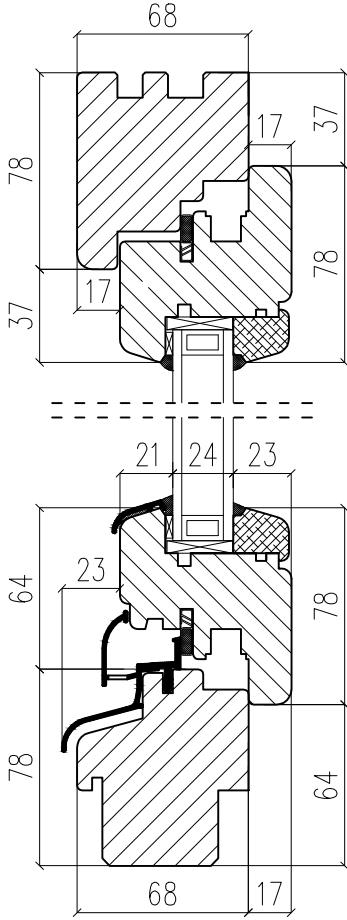

# TT Wooden Window

Material: Wood

Open: Inward Tilt & Turn with Fixed Post

Glass: Double Pane ( 4/16Ar/4)

A - A Vertical cross-section

B - B Horizontal cross-section

**POLISHINTERIOR**

[www.polishinterior.com](http://www.polishinterior.com)

# TT Wooden Window

Material: Wood

Open: Inward Tilt & Turn

Glass: Double Pane ( 4/16Ar/4 )

A - A Vertical cross-section

C - C Vertical cross-section

B - B Horizontal cross-section

**POLISHINTERIOR**

# TT Wooden Window

Material: Wood

Open: Fixed

Glass: Double Pane ( 4/16Ar/4 )

A - A Vertical cross-section

B - B Horizontal cross-section

C - C Horizontal cross-section

**POLISHINTERIOR**

# TT Wooden Window

Material: Wood

Open: Inward Tilt & Turn Depth Option

Glass: 68 [mm] Double Pane ( 4/16Ar/4)

78 [mm] Triple Pane ( 4/12Ar/4/12Ar/4)

92 [mm] Triple Pane (4/18Ar/4/18Ar/4)

A - A Vertical cross-section