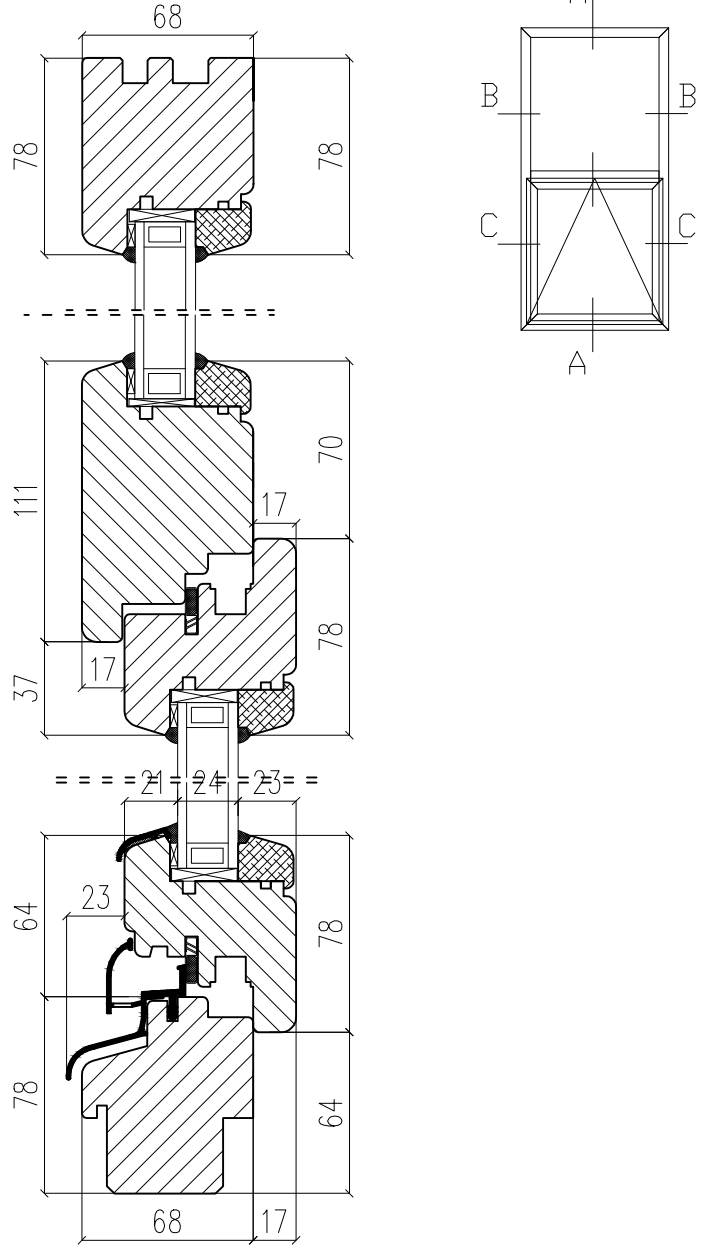

# TT Wooden Window

Material: Wood

Open: Inward Tilt & Turn with Fixed Post

Glass: Double Pane ( 4/16Ar/4)

A - A Vertical cross-section

B - B Horizontal cross-section

**POLISHINTERIOR**

[www.polishinterior.com](http://www.polishinterior.com)

# TT Wooden Window

Material: Wood

Open: Inward Tilt & Turn

Glass: Double Pane ( 4/16Ar/4 )

A - A Vertical cross-section

C - C Vertical cross-section

B - B Horizontal cross-section

**POLISHINTERIOR**

# TT Wooden Window

Material: Wood

Open: Fixed

Glass: Double Pane ( 4/16Ar/4 )

A - A Vertical cross-section

B - B Horizontal cross-section

C - C Horizontal cross-section

**POLISHINTERIOR**

# TT Wooden Window

Material: Wood

Open: Inward Tilt & Turn Depth Option

Glass: 68 [mm] Double Pane ( 4/16Ar/4)

78 [mm] Triple Pane ( 4/12Ar/4/12Ar/4)

92 [mm] Triple Pane (4/18Ar/4/18Ar/4)

A - A Vertical cross-section