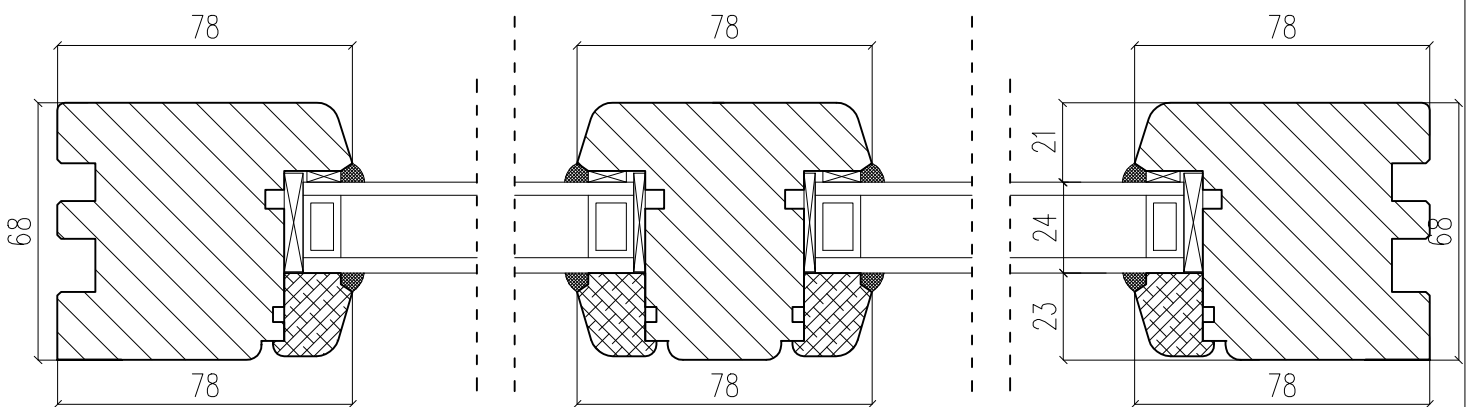

# TT Wooden Window

Material: Wood

Open: Fixed

Glass: Double Pane ( 4/16Ar/4 )

A - A Vertical cross-section

B - B Horizontal cross-section

**POLISHINTERIOR**

[www.polishinterior.com](http://www.polishinterior.com)