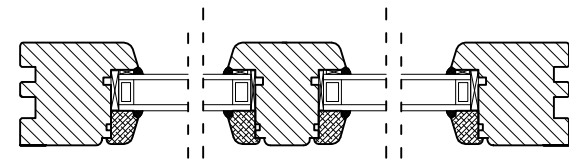

# TT Wooden Windows - tilt&turn

Elevation view Fixed Window

Horizontal Cross-section

Vertical Cross-section

Elevation view Fixed Window

Horizontal Cross-section

Vertical Cross-section

Elevation view Fixed Window

Horizontal Cross-section

Vertical Cross-section

Elevation view Tilt & Turn Window

Horizontal Cross-section

Vertical Cross-section

**POLISHINTERIOR**

[www.polishinterior.com](http://www.polishinterior.com)

tel: +44 770 004 59 03  
+44 116 318 38 16  
email: [office@polishinterior.com](mailto:office@polishinterior.com)