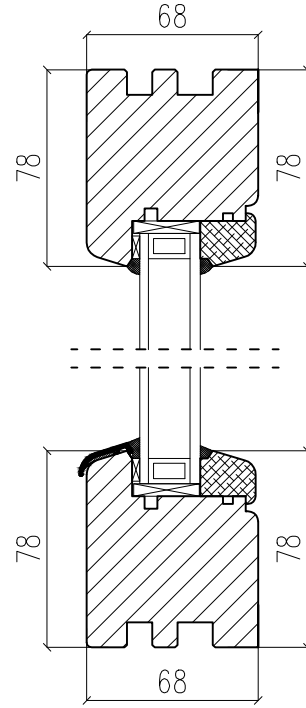

# TT Wooden Window

Material: Wood

Open: Inward Tilt & Turn with Fixed Post

Glass: Double Pane ( 4/16Ar/4)

A - A Vertical cross-section

B - B Horizontal cross-section

**POLISHINTERIOR**

[www.polishinterior.com](http://www.polishinterior.com)

# TT Wooden Window

Material: Wood

Open: Inward Tilt & Turn

Glass: Double Pane ( 4/16Ar/4 )

A - A Vertical cross-section

C - C Vertical cross-section

B - B Horizontal cross-section

**POLISHINTERIOR**

# TT Wooden Window

Material: Wood

Open: Fixed

Glass: Double Pane ( 4/16Ar/4 )

A - A Vertical cross-section

B - B Horizontal cross-section

C - C Horizontal cross-section

**POLISHINTERIOR**

# TT Wooden Window

Material: Wood

Open: Inward Tilt & Turn Depth Option

Glass: 68 [mm] Double Pane ( 4/16Ar/4)

78 [mm] Triple Pane ( 4/12Ar/4/12Ar/4)

92 [mm] Triple Pane (4/18Ar/4/18Ar/4)

A - A Vertical cross-section