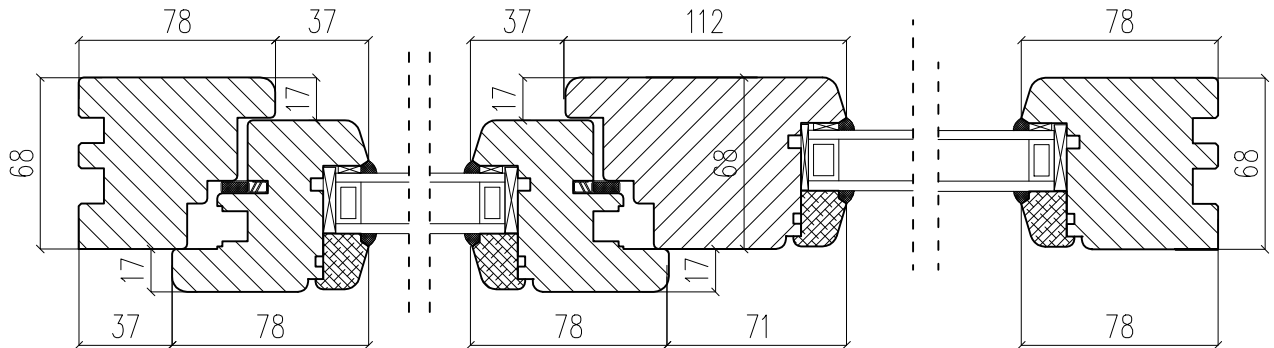

# TT Wooden Window

Material: Wood

Open: Inward Tilt & Turn

Glass: Double Pane ( 4/16Ar/4 )

A - A Vertical cross-section

C - C Vertical cross-section

B - B Horizontal cross-section

**POLISHINTERIOR**