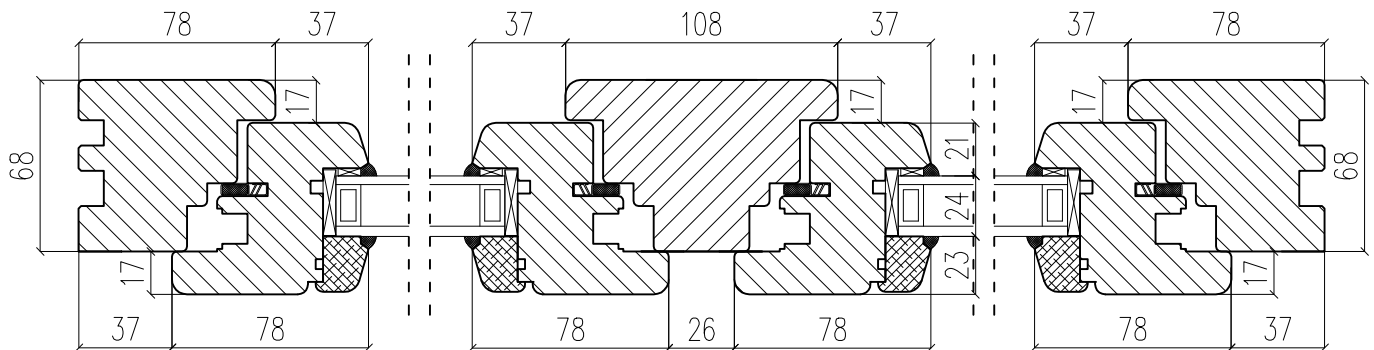

# TT Wooden Window

Material: Wood

Open: Inward Tilt & Turn with Fixed Post

Glass: Double Pane ( 4/16Ar/4)

A - A Vertical cross-section

B - B Horizontal cross-section

**POLISHINTERIOR**

[www.polishinterior.com](http://www.polishinterior.com)