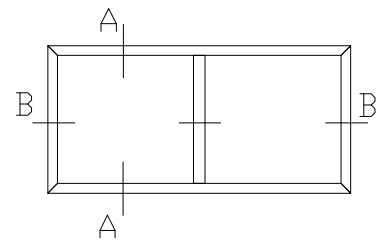

TT Wooden Window

Material: Wood

Open: Fixed

Glass: Double Pane (4/16Ar/4)

A - A Vertical cross-section