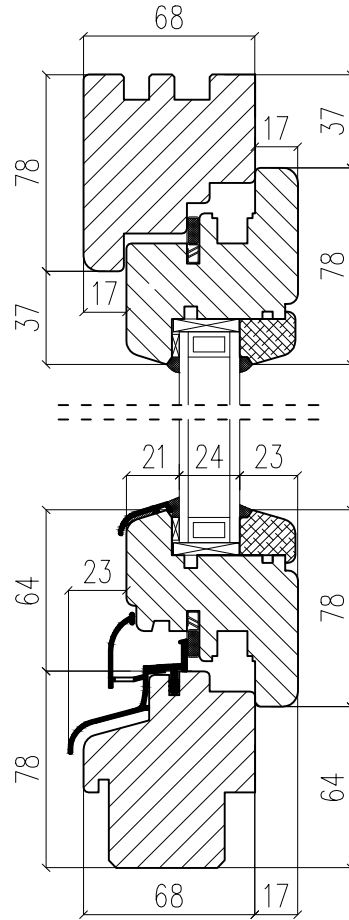

# TT Wooden Window

Material: Wood

Open: Fixed

Glass: Double Pane ( 4/16Ar/4 )

A - A Vertical cross-section

B - B Horizontal cross-section

**POLISHINTERIOR**

[www.polishinterior.com](http://www.polishinterior.com)

# TT Wooden Window

Material: Wood

Open: Inward Tilt & Turn

Glass: Double Pane ( 4/16Ar/4 )

A - A Vertical cross-section

B - B Horizontal cross-section

**POLISHINTERIOR**

[www.polishinterior.com](http://www.polishinterior.com)