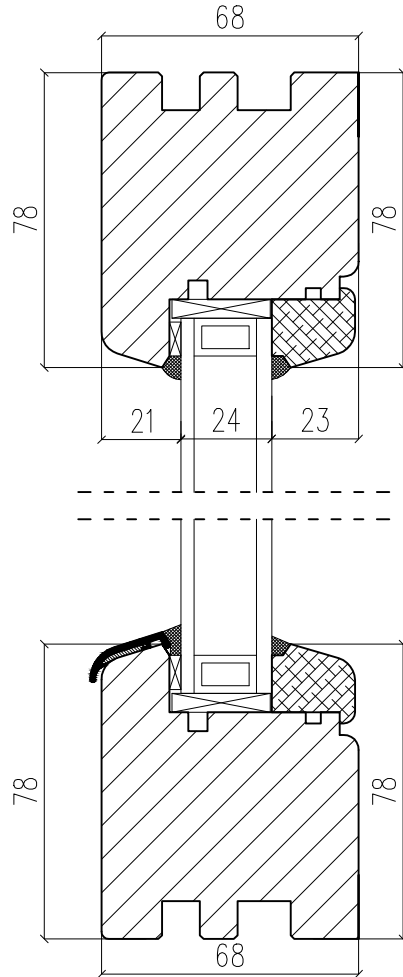

TT Wooden Window

Material: Wood

Open: Fixed

Glass: Double Pane (4/16Ar/4)

A - A Vertical cross-section