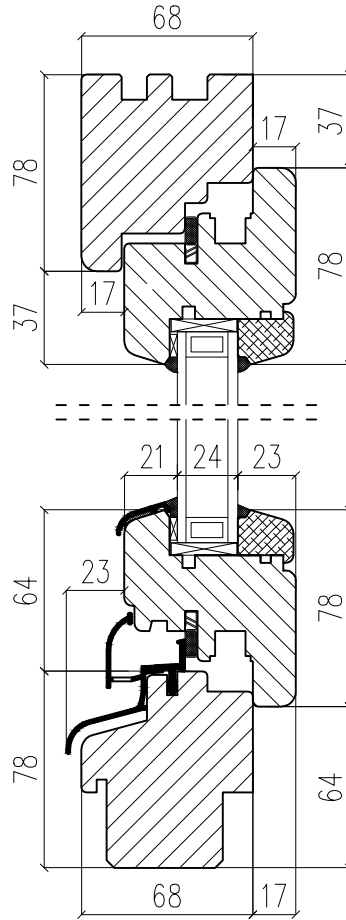

# TT Wooden Window

Material: Wood

Open: Fixed

Glass: Double Pane ( 4/16Ar/4 )

A - A Vertical cross-section

B - B Horizontal cross-section

**POLISHINTERIOR**

[www.polishinterior.com](http://www.polishinterior.com)

# TT Wooden Window

Material: Wood

Open: Inward Tilt & Turn

Glass: Double Pane ( 4/16Ar/4 )

A - A Vertical cross-section

B - B Horizontal cross-section

**POLISHINTERIOR**

[www.polishinterior.com](http://www.polishinterior.com)

# TT Wooden Window

Material: Wood

Open: Inward Tilt & Turn Fllying Mullion

Glass: Double Pane ( 4/16Ar/4)

A - A Vertical cross-section

B - B Horizontal cross-section

**POLISHINTERIOR**

[www.polishinterior.com](http://www.polishinterior.com)

# TT Wooden Window

Material: Wood

Open: Inward Tilt & Turn with Fixed Post

Glass: Double Pane ( 4/16Ar/4)

A - A Vertical cross-section

B - B Horizontal cross-section

**POLISHINTERIOR**

[www.polishinterior.com](http://www.polishinterior.com)