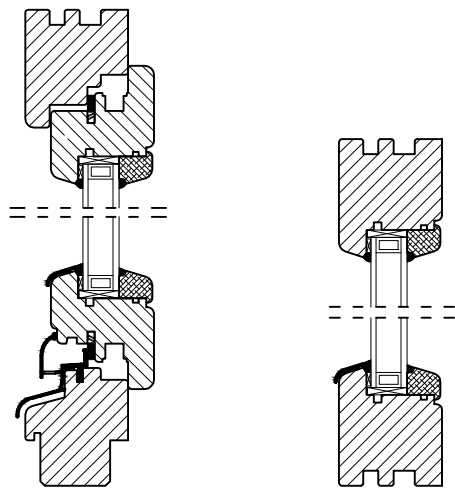

Horizontal Cross-section

Vertical Cross-section

Elevation view Tilt & Turn Window

Horizontal Cross-section

Vertical Cross-section

**POLISHINTERIOR**

[www.polishinterior.com](http://www.polishinterior.com)

tel: +44 770 004 59 03  
+44 116 318 38 16  
email: [office@polishinterior.com](mailto:office@polishinterior.com)

# TT Wooden Windows - tilt&turn

Elevation view Tilt & Turn Window

Horizontal Cross-section

Vertical Cross-section

Elevation view Tilt & Turn Window

Horizontal Cross-section

Vertical Cross-section

Elevation view Tilt & Turn Window