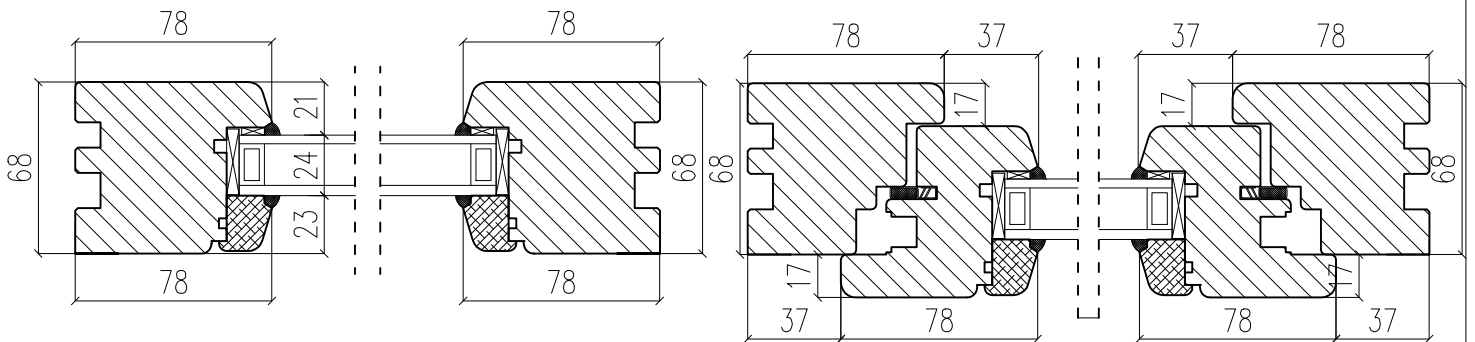

# TT Wooden Window

Material: Wood

Open: Fixed

Glass: Double Pane ( 4/16Ar/4 )

A - A Vertical cross-section

B - B Horizontal cross-section

C - C Horizontal cross-section

**POLISHINTERIOR**

# TT Wooden Window

Material: Wood

Open: Inward Tilt & Turn Depth Option

Glass: 68 [mm] Double Pane ( 4/16Ar/4)

78 [mm] Triple Pane ( 4/12Ar/4/12Ar/4)

92 [mm] Triple Pane (4/18Ar/4/18Ar/4)

A - A Vertical cross-section