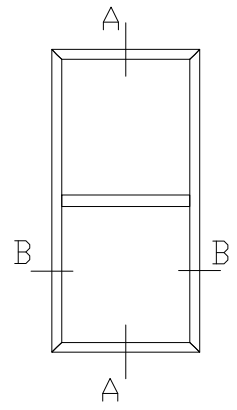

# TT Wooden Window

Material: Wood

Open: Fixed

Glass: Double Pane ( 4/16Ar/4 )

A - A Vertical cross-section

B - B Horizontal cross-section

**POLISHINTERIOR**

[www.polishinterior.com](http://www.polishinterior.com)