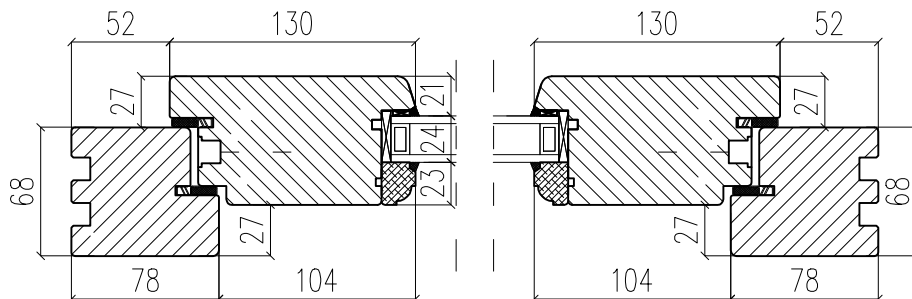

WD Wooden Doors

Material: Wood

Open: Inward

Glass: Double Pane (4/16Ar/4)

A - A Vertical cross-section

B - B Horizontal cross-section

POLISHINTERIOR

www.polishinterior.com

Glass: Double Pane (4/16Ar/4)

A - A Vertical cross-section

B - B Horizontal cross-section

POLISHINTERIOR

www.polishinterior.com

tel: +44 770 004 59 03

+44 116 318 38 16

email: office@polishinterior.com