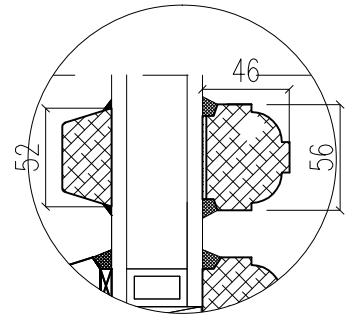

D - Bar detail 1:2