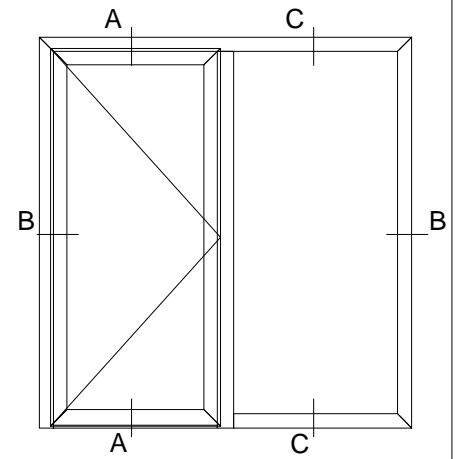

WD Wooden Doors

Material: Wood

Open: Outward

Glass: Double Pane (4/16Ar/4)

A - A Vertical cross-section

B - B Horizontal cross-section

POLISHINTERIOR

www.polishinterior.com

Glass: Double Pane (4/16Ar/4)

A - A Vertical cross-section

C - C Vertical cross-section

D - Bar detail 1:2

B - B Horizontal cross-section

POLISHINTERIOR

www.polishinterior.com

tel: +44 770 004 59 03
+44 116 318 38 16