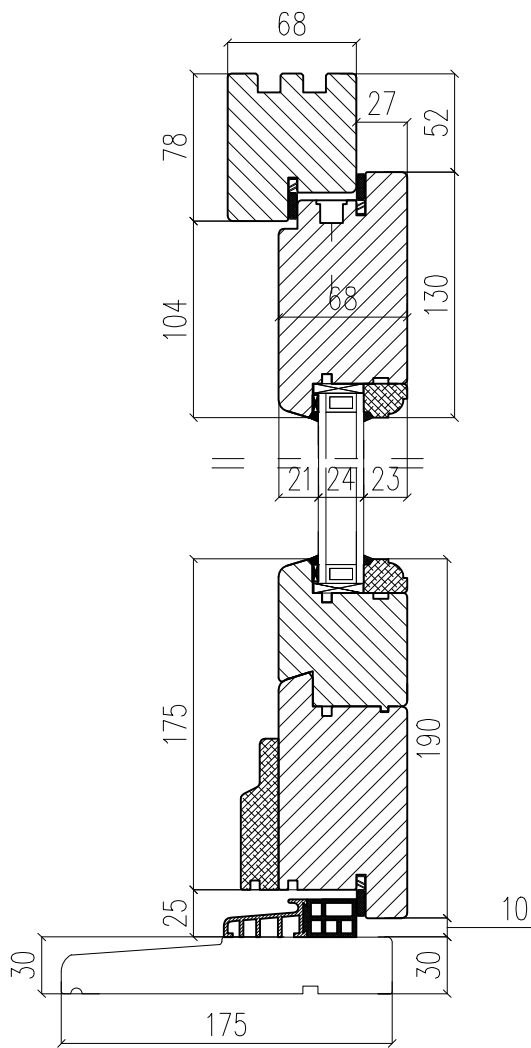

WD Wooden Doors

Material: Wood

Open: Inward

Glass: Double Pane (4/16Ar/4)

A - A Vertical cross-section