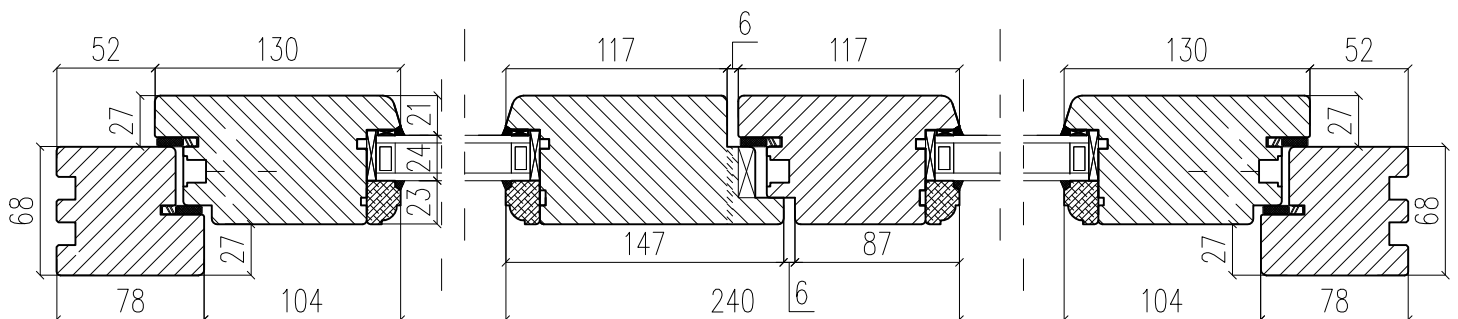

B - B Horizontal cross-section