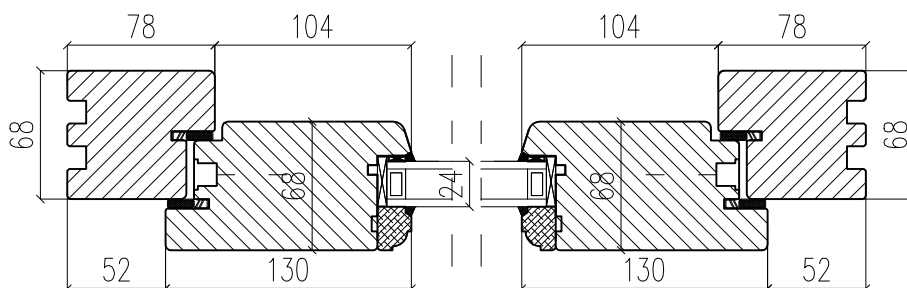

Outward open

Horizontal Cross-section

Inward open

Outward open

Vertical Cross-section

POLISHINTERIOR

www.polishinterior.com

tel: +44 770 004 59 03
+44 116 318 38 16
email: office@polishinterior.com

Registered office address : Fifteen Rosehill, Montgomery Way,
Rosehill Estate, Carlisle, CA1 2RW

WD Wooden Doors

Material: Wood

Open: Inward

Glass: Double Pane (4/16Ar/4)

A - A Vertical cross-section

B - B Horizontal cross-section