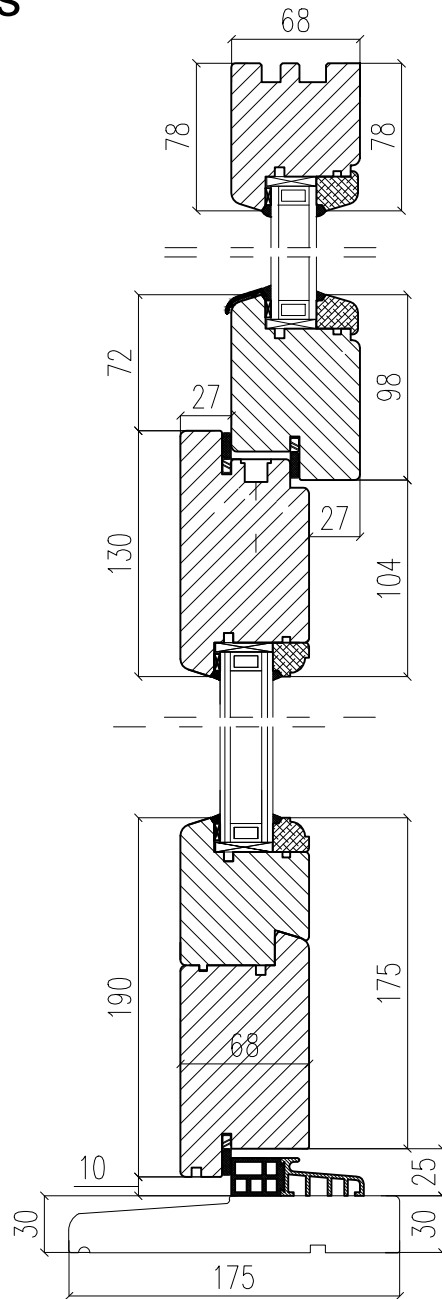

WD Wooden Doors

Material: Wood

Open: Outward

Glass: Double Pane (4/16Ar/4)

A - A Vertical cross-section

B - B Horizontal cross-section

POLISHINTERIOR

www.polishinterior.com

Glass: Double Pane (4/16Ar/4)

A - A Vertical cross-section

C - C Vertical cross-section

D - Bar detail 1:2

B - B Horizontal cross-section

POLISHINTERIOR

www.polishinterior.com

tel: +44 770 004 59 03
+44 116 318 38 16

WD Wooden Doors

Material: Wood

Open: Inward

Glass: Double Pane (4/16Ar/4)

A - A Vertical cross-section

B - B Horizontal cross-section

POLISHINTERIOR

www.polishinterior.com

Glass: Double Pane (4/16Ar/4)

A - A Vertical cross-section

B - B Horizontal cross-section

POLISHINTERIOR

www.polishinterior.com

tel: +44 770 004 59 03

+44 116 318 38 16

email: office@polishinterior.com