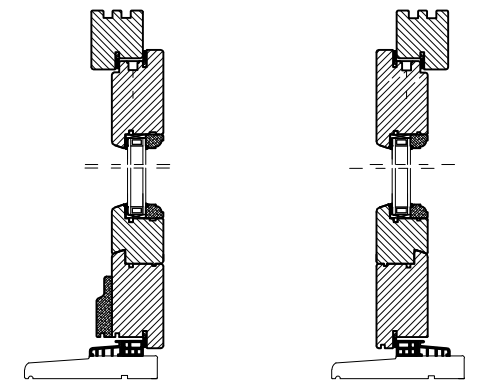

WD Wooden Doors

Elevation view

Inward open

Outward open

Horizontal Cross-section

Inward open

Outward open

Vertical Cross-section

Elevation view

Inward open

Outward open

Horizontal Cross-section

Inward open

Outward open

Vertical Cross-section

Elevation view

Inward open

Outward open

Horizontal Cross-section

Inward open

Outward open

Vertical Cross-section

Elevation view

Inward open

Outward open

Horizontal Cross-section

Inward open

Outward open

Vertical Cross-section

POLISHINTERIOR

www.polishinterior.com

tel: +44 770 004 59 03
+44 116 318 38 16
email: office@polishinterior.com