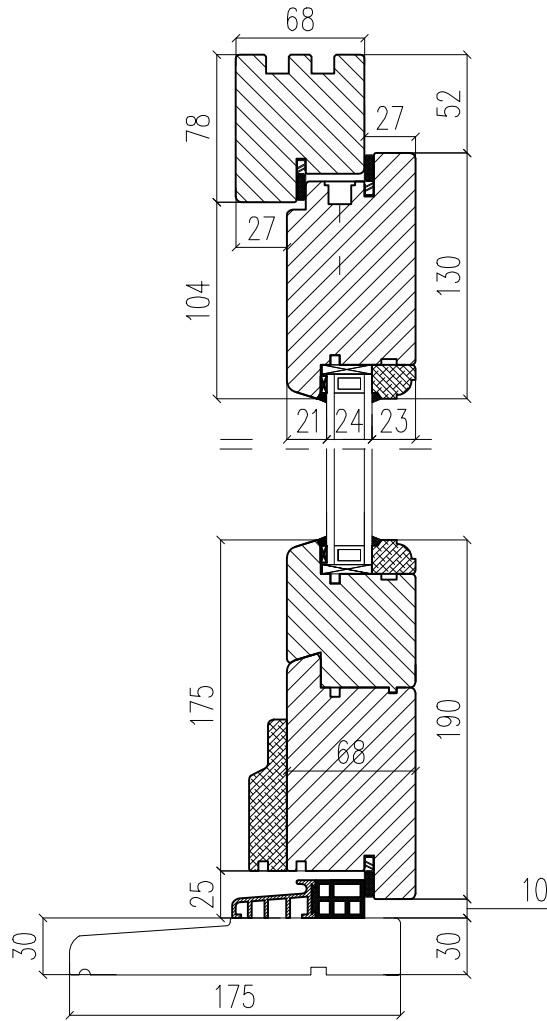

Glass: Double Pane (4/16Ar/4)

A - A Vertical cross-section

B - B Horizontal cross-section

POLISHINTERIOR

www.polishinterior.com

tel: +44 770 004 59 03

+44 116 318 38 16

email: office@polishinterior.com

WD Wooden Doors

Material: Wood

Open: Inward - French Doors

Glass: Double Pane (4/16Ar/4)

A - A Vertical cross-section

B - B Horizontal cross-section

POLISHINTERIOR

www.polishinterior.com