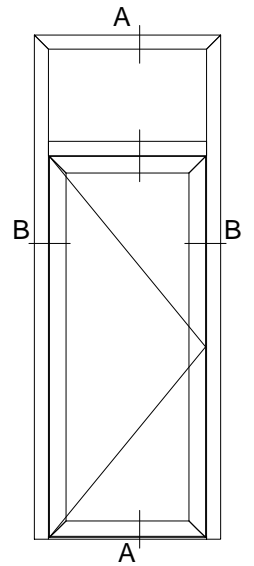

WD Wooden Doors

Material: Wood

Open: Outward

Glass: Double Pane (4/16Ar/4)

A - A Vertical cross-section

B - B Horizontal cross-section

POLISHINTERIOR

www.polishinterior.com

Glass: Double Pane (4/16Ar/4)

A - A Vertical cross-section

C - C Vertical cross-section

D - Bar detail 1:2

B - B Horizontal cross-section

POLISHINTERIOR

www.polishinterior.com

tel: +44 770 004 59 03
+44 116 318 38 16

WD Wooden Doors

Material: Wood

Open: Inward

Glass: Double Pane (4/16Ar/4)

A - A Vertical cross-section

B - B Horizontal cross-section

POLISHINTERIOR

www.polishinterior.com

Glass: Double Pane (4/16Ar/4)

A - A Vertical cross-section

B - B Horizontal cross-section

POLISHINTERIOR

www.polishinterior.com

tel: +44 770 004 59 03

+44 116 318 38 16

email: office@polishinterior.com