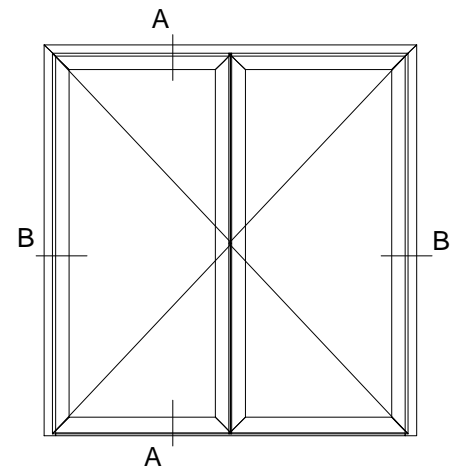

Elevation view

Inward open

Outward open

Horizontal Cross-section

Inward open

Outward open

Vertical Cross-section

Elevation view

B - B Horizontal cross-section

POLISHINTERIOR

www.polishinterior.com

tel: +44 770 004 59 03
+44 116 318 38 16

email: office@polishinterior.com

Registered office address : Fifteen Rosehill, Montgomery Way,
Rosehill Estate, Carlisle, CA1 2RW

WD Wooden Doors

Material: Wood

Open: Inward - French Doors

Glass: Double Pane (4/16Ar/4)

A - A Vertical cross-section

B - B Horizontal cross-section

POLISHINTERIOR

www.polishinterior.com