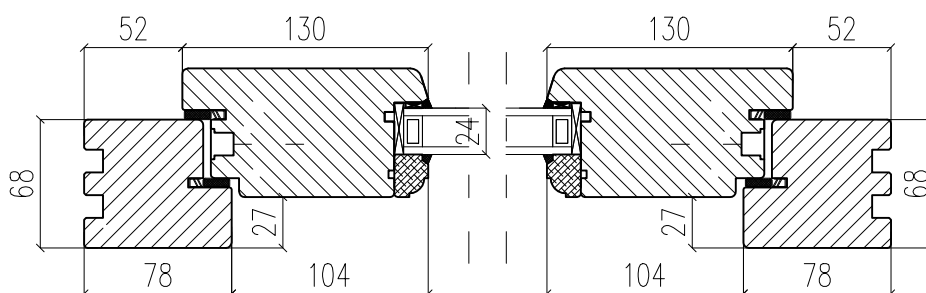

WD Wooden Doors

Material: Wood

Open: Outward

Glass: Double Pane (4/16Ar/4)

A - A Vertical cross-section

B - B Horizontal cross-section

POLISHINTERIOR

www.polishinterior.com