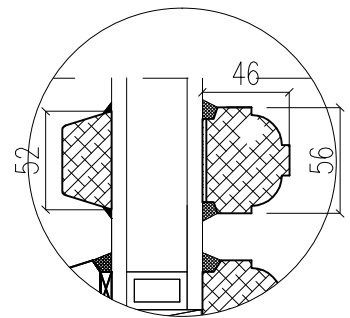

Glass: Double Pane (4/16Ar/4)

A - A Vertical cross-section

C - C Vertical cross-section

D - Bar detail 1:2

B - B Horizontal cross-section

POLISHINTERIOR

www.polishinterior.com

tel: +44 770 004 59 03
+44 116 318 38 16