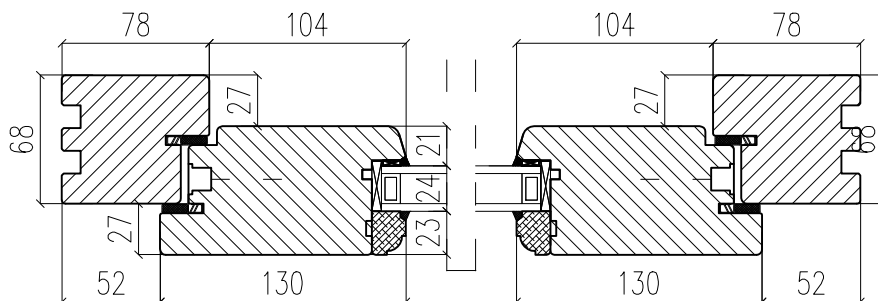

WD Wooden Doors

Material: Wood

Open: Inward

Glass: Double Pane (4/16Ar/4)

A - A Vertical cross-section

B - B Horizontal cross-section

POLISHINTERIOR

www.polishinterior.com