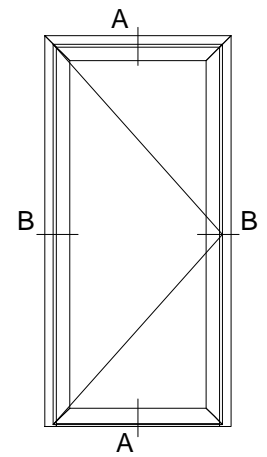

WD Wooden Doors

Material: Wood

Open: Outward

Glass: Double Pane (4/16Ar/4)

A - A Vertical cross-section

B - B Horizontal cross-section

POLISHINTERIOR

www.polishinterior.com

Glass: Double Pane (4/16Ar/4)

A - A Vertical cross-section

C - C Vertical cross-section

D - Bar detail 1:2

B - B Horizontal cross-section

POLISHINTERIOR

www.polishinterior.com

tel: +44 770 004 59 03
+44 116 318 38 16