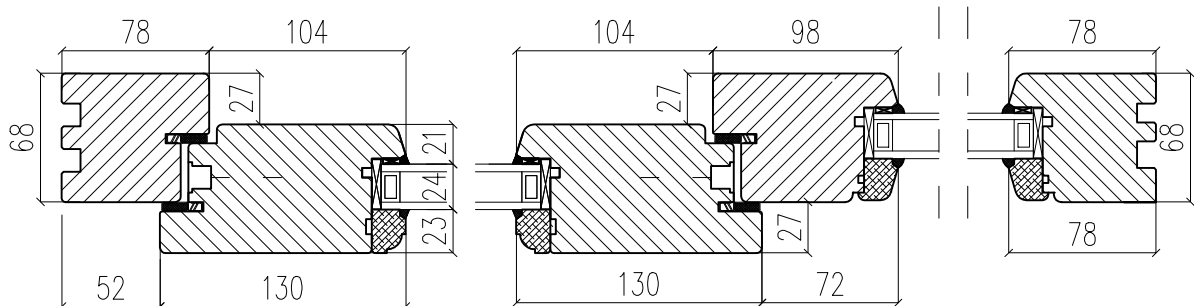

Glass: Double Pane (4/16Ar/4)

A - A Vertical cross-section

C - C Vertical cross-section

D - Bar detail 1:2

B - B Horizontal cross-section

POLISHINTERIOR

www.polishinterior.com

tel: +44 770 004 59 03
+44 116 318 38 16

email: office@polishinterior.com

Registered office address : Fifteen Rosehill, Montgomery Way,
Rosehill Estate, Carlisle, CA1 2RW

WD Wooden Doors

Material: Wood

Open: Inward

Glass: Double Pane (4/16Ar/4)

A - A Vertical cross-section

C - C Vertical cross-section

D - Bar detail 1:2

B - B Horizontal cross-section

POLISHINTERIOR

www.polishinterior.com

tel: +44 770 004 59 03
+44 116 318 38 16

email: office@polishinterior.com

Registered office address : Fifteen Rosehill, Montgomery Way,
Rosehill Estate, Carlisle, CA1 2RW