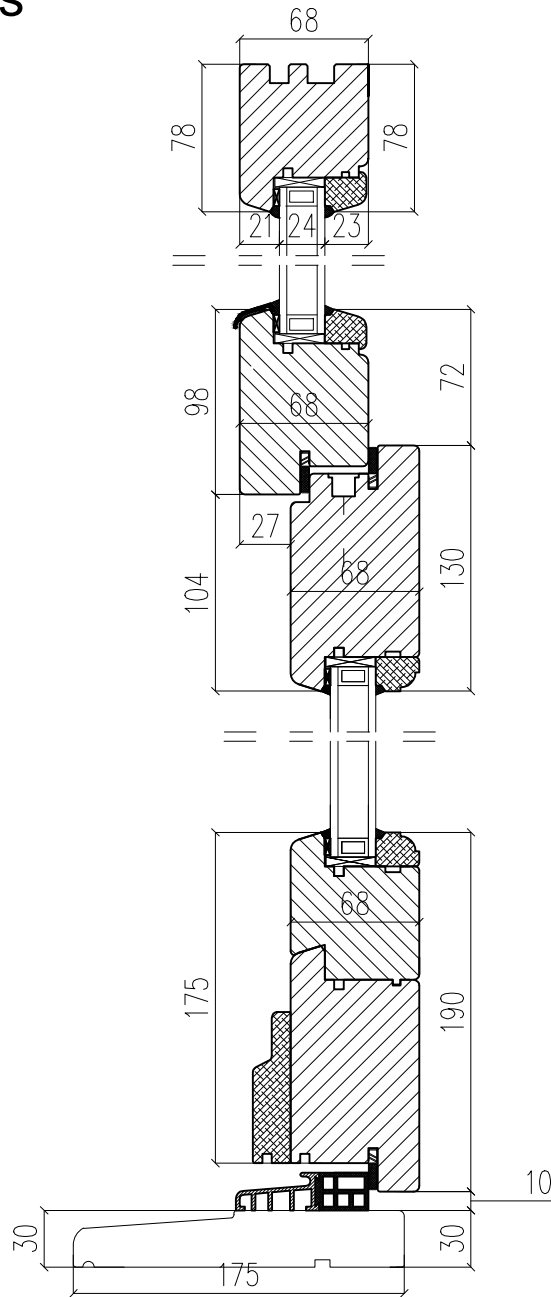

Glass: Double Pane (4/16Ar/4)

A - A Vertical cross-section

C - C Vertical cross-section

D - Bar detail 1:2

B - B Horizontal cross-section

POLISHINTERIOR

www.polishinterior.com

tel: +44 770 004 59 03
+44 116 318 38 16

C - C Vertical cross-section

D - Bar detail 1:2

B - B Horizontal cross-section

POLISHINTERIOR

www.polishinterior.com

tel: +44 770 004 59 03
+44 116 318 38 16

email: office@polishinterior.com

Registered office address : Fifteen Rosehill, Montgomery Way,
Rosehill Estate, Carlisle, CA1 2RW

WD Wooden Doors

Material: Wood

Open: Inward

Glass: Double Pane (4/16Ar/4)

A - A Vertical cross-section

B - B Horizontal cross-section

POLISHINTERIOR

www.polishinterior.com