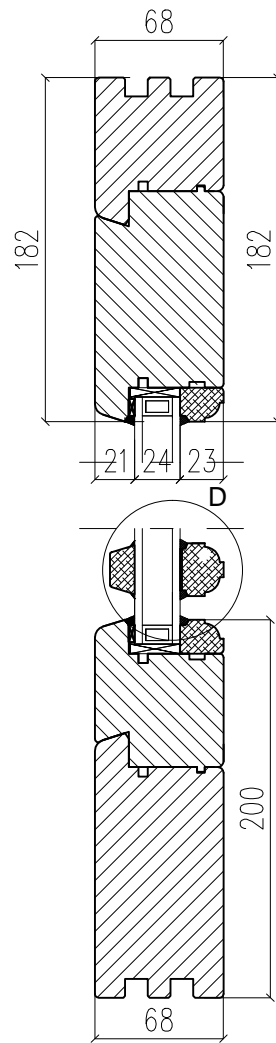

WD Wooden Doors

Material: Wood

Open: Outward

Glass: Double Pane (4/16Ar/4)

A - A Vertical cross-section

B - B Horizontal cross-section

POLISHINTERIOR

www.polishinterior.com

Glass: Double Pane (4/16Ar/4)

A - A Vertical cross-section

C - C Vertical cross-section

D - Bar detail 1:2

B - B Horizontal cross-section

POLISHINTERIOR

www.polishinterior.com

tel: +44 770 004 59 03
+44 116 318 38 16

email: office@polishinterior.com

Registered office address : Fifteen Rosehill, Montgomery Way,
Rosehill Estate, Carlisle, CA1 2RW

WD Wooden Doors

Material: Wood

Open: Inward

Glass: Double Pane (4/16Ar/4)

A - A Vertical cross-section

WD Wooden Doors

Material: Wood

Open: Inward

Glass: Double Pane (4/16Ar/4)

A - A Vertical cross-section

B - B Horizontal cross-section

POLISHINTERIOR

www.polishinterior.com