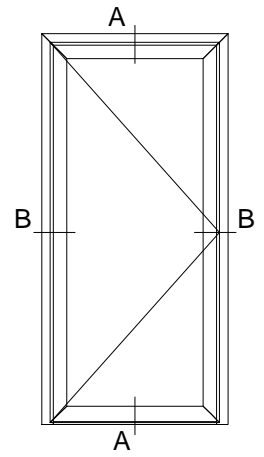

Elevation view

Inward open

Outward open

Horizontal Cross-section

Inward open

Outward open

Vertical Cross-section

Elevation view

Inward open

Outward open

Horizontal Cross-section

Inward open

Outward open

Vertical Cross-section

Elevation view

Inward open

Outward open

Horizontal Cross-section

Inward open

Outward open

Vertical Cross-section

POLISHINTERIOR

www.polishinterior.com

tel: +44 770 004 59 03
+44 116 318 38 16
email: office@polishinterior.com

Registered office address : Fifteen Rosehill, Montgomery Way,
Rosehill Estate, Carlisle, CA1 2RW

WD Wooden Doors

Material: Wood

Open: Inward

Glass: Double Pane (4/16Ar/4)

A - A Vertical cross-section

B - B Horizontal cross-section