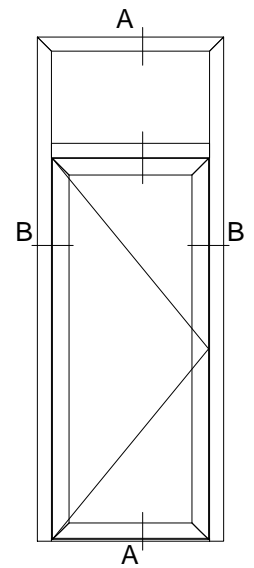

WD Wooden Doors

Material: Wood

Open: Outward

Glass: Double Pane (4/16Ar/4)

A - A Vertical cross-section

B - B Horizontal cross-section

POLISHINTERIOR

www.polishinterior.com

Glass: Double Pane (4/16Ar/4)

A - A Vertical cross-section

C - C Vertical cross-section

D - Bar detail 1:2

B - B Horizontal cross-section

POLISHINTERIOR

www.polishinterior.com

tel: +44 770 004 59 03
+44 116 318 38 16

WD Wooden Doors

Material: Wood

Open: Inward

Glass: Double Pane (4/16Ar/4)

A - A Vertical cross-section

B - B Horizontal cross-section

POLISHINTERIOR

www.polishinterior.com

Glass: Double Pane (4/16Ar/4)

A - A Vertical cross-section

B - B Horizontal cross-section

POLISHINTERIOR

www.polishinterior.com

tel: +44 770 004 59 03

+44 116 318 38 16

email: office@polishinterior.com