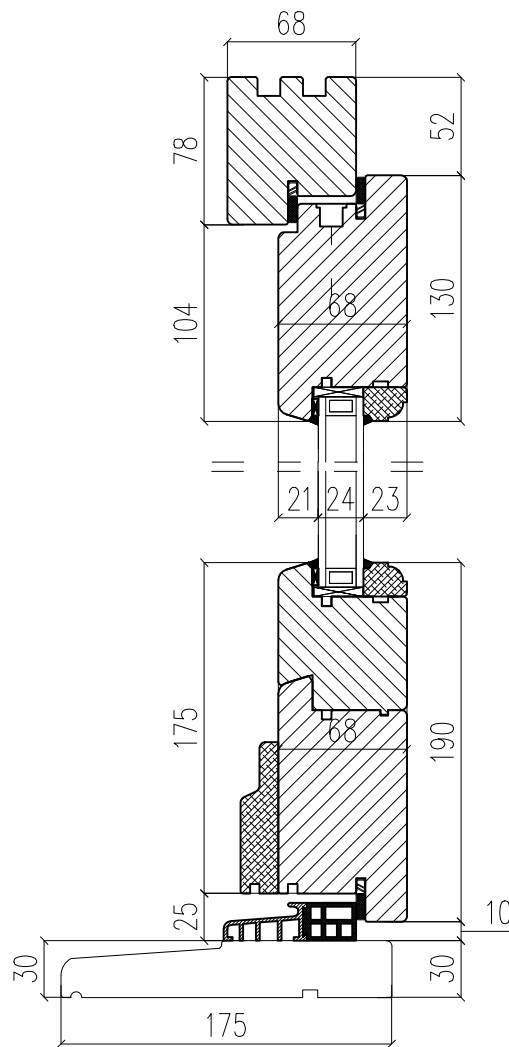

Registered office address : Fifteen Rosehill, Montgomery Way,
Rosehill Estate, Carlisle, CA1 2RW

WD Wooden Doors

Material: Wood

Open: Inward

Glass: Double Pane (4/16Ar/4)

A - A Vertical cross-section

B - B Horizontal cross-section