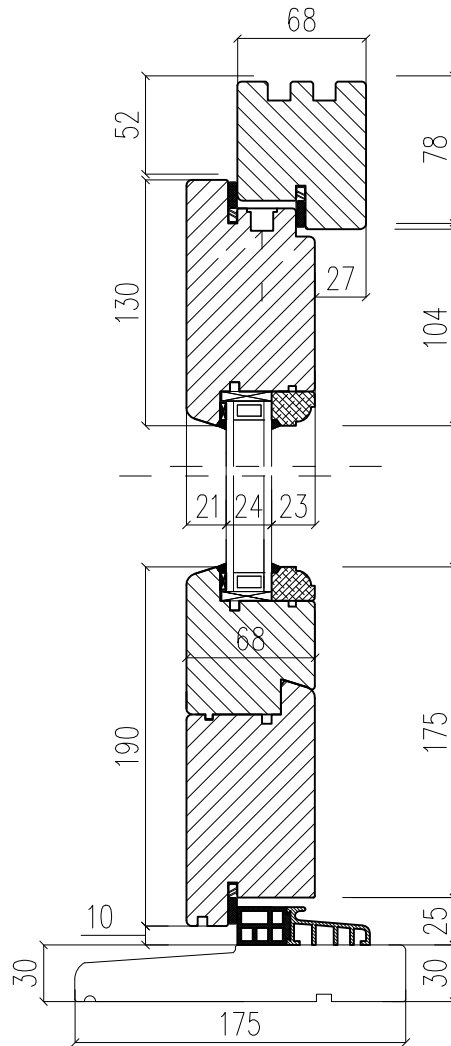

WD Wooden Doors

Material: Wood

Open: Outward - French Doors

Glass: Double Pane (4/16Ar/4)

A - A Vertical cross-section