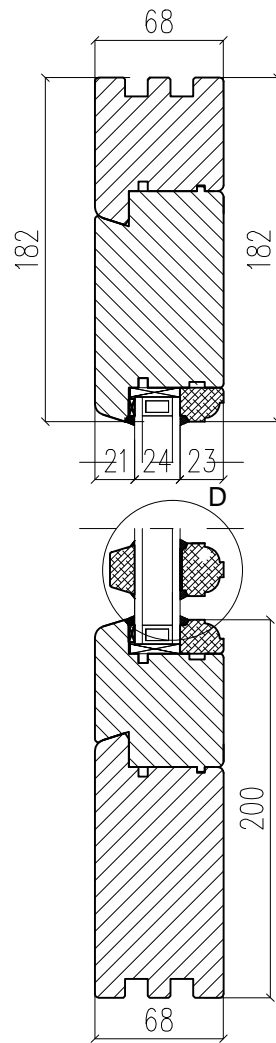

Registered office address : Fifteen Rosehill, Montgomery Way,
Rosehill Estate, Carlisle, CA1 2RW

WD Wooden Doors

Material: Wood

Open: Inward

Glass: Double Pane (4/16Ar/4)

A - A Vertical cross-section

B - B Horizontal cross-section

WD Wooden Doors

Material: Wood

Open: Outward

Glass: Double Pane (4/16Ar/4)

A - A Vertical cross-section

B - B Horizontal cross-section

POLISHINTERIOR

www.polishinterior.com

Glass: Double Pane (4/16Ar/4)

A - A Vertical cross-section

C - C Vertical cross-section

D - Bar detail 1:2

B - B Horizontal cross-section

POLISHINTERIOR

www.polishinterior.com

tel: +44 770 004 59 03
+44 116 318 38 16

WD Wooden Doors

Material: Wood

Open: Inward

Glass: Double Pane (4/16Ar/4)

A - A Vertical cross-section

B - B Horizontal cross-section

POLISHINTERIOR

www.polishinterior.com