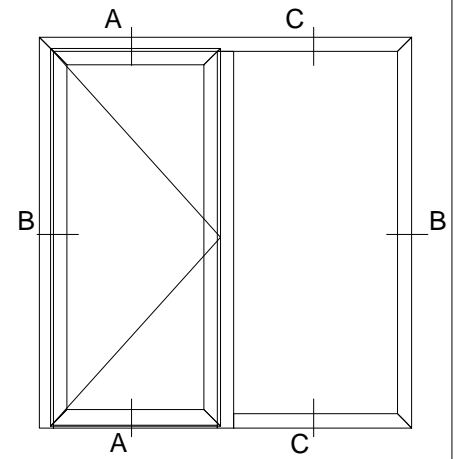

WD Wooden Doors

Material: Wood

Open: Inward

Glass: Double Pane (4/16Ar/4)

POLISHINTERIOR

www.polishinterior.com

tel: +44 770 004 59 03
+44 116 318 38 16

email: office@polishinterior.com

Registered office address : Fifteen Rosehill, Montgomery Way,
Rosehill Estate, Carlisle, CA1 2RW