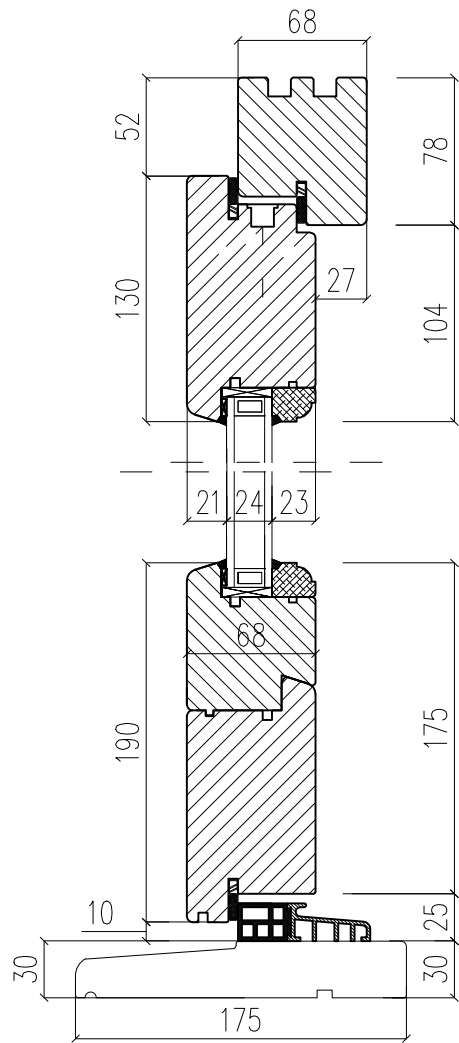

WD Wooden Doors

Material: Wood

Open: Outward

Glass: Double Pane (4/16Ar/4)

A - A Vertical cross-section

B - B Horizontal cross-section

POLISHINTERIOR

www.polishinterior.com

Glass: Double Pane (4/16Ar/4)

A - A Vertical cross-section

C - C Vertical cross-section

D - Bar detail 1:2

B - B Horizontal cross-section

POLISHINTERIOR

www.polishinterior.com

tel: +44 770 004 59 03
+44 116 318 38 16