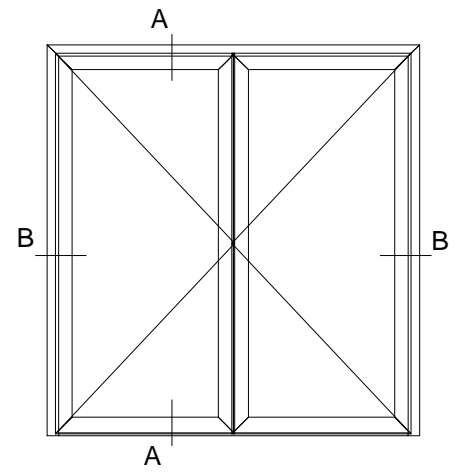

WD Wooden Doors

Material: Wood

Open: Outward - French Doors

Glass: Double Pane (4/16Ar/4)

A - A Vertical cross-section