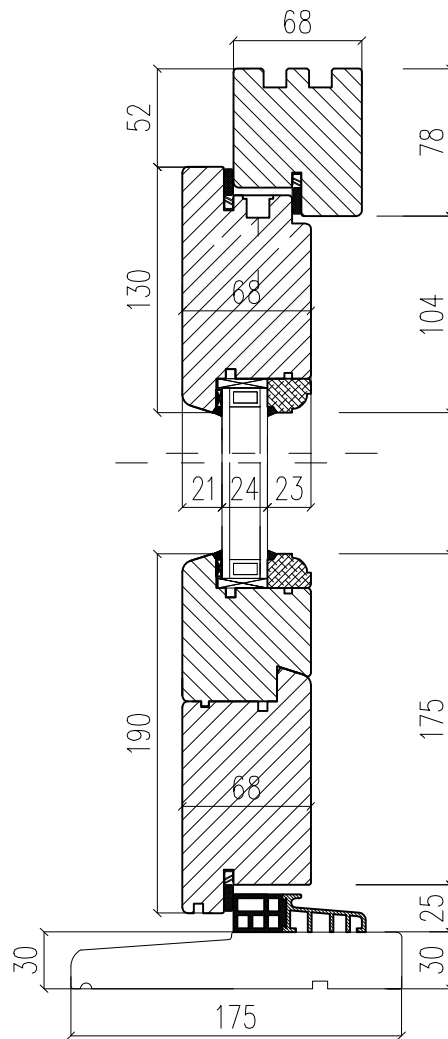

WD Wooden Doors

Material: Wood

Open: Outward

Glass: Double Pane (4/16Ar/4)

A - A Vertical cross-section

B - B Horizontal cross-section

POLISHINTERIOR

www.polishinterior.com