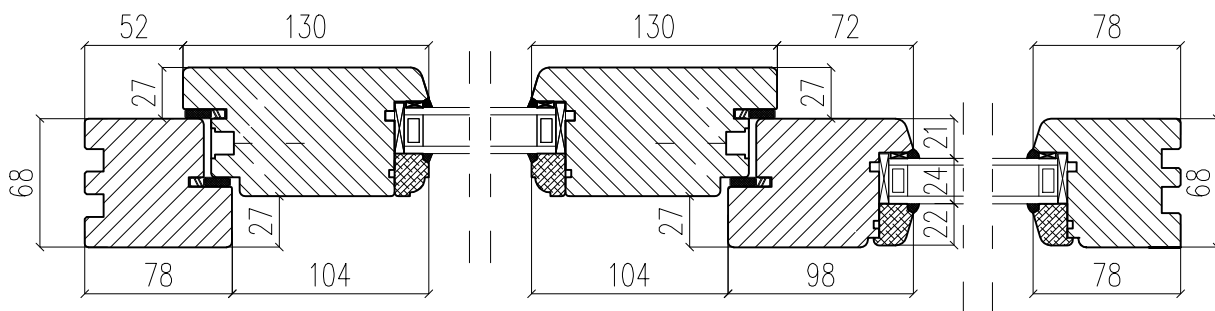

Glass: Double Pane (4/16Ar/4)

A - A Vertical cross-section

C - C Vertical cross-section

D - Bar detail 1:2

B - B Horizontal cross-section

POLISHINTERIOR

www.polishinterior.com

tel: +44 770 004 59 03
+44 116 318 38 16