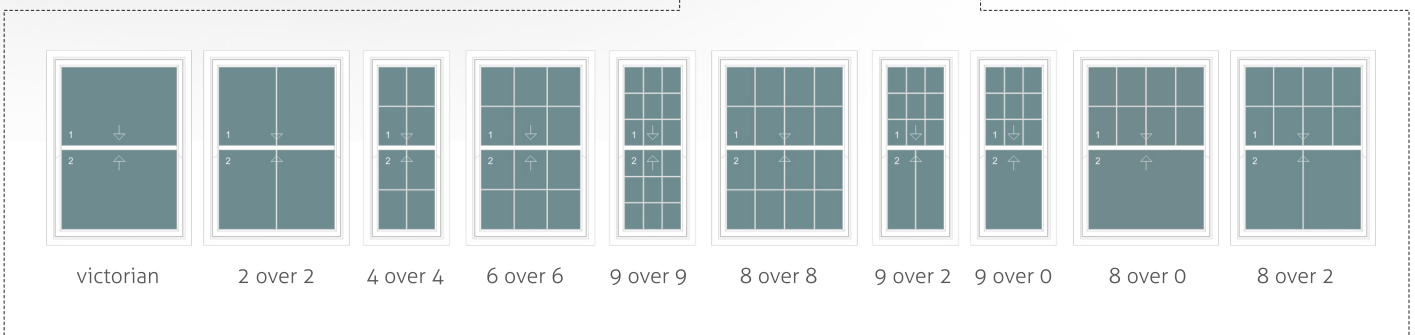

WINDOW STYLES