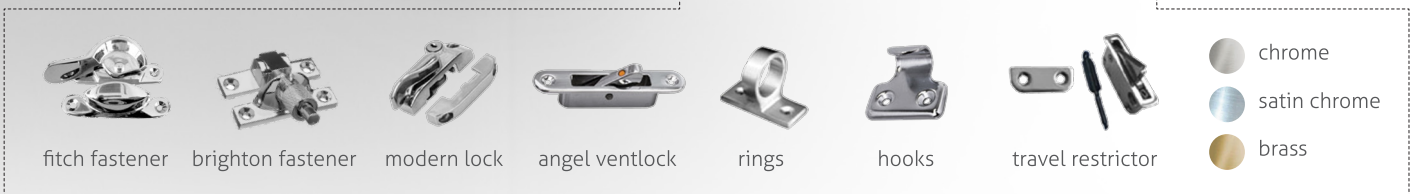

SASH WINDOWS ACCESSORIES