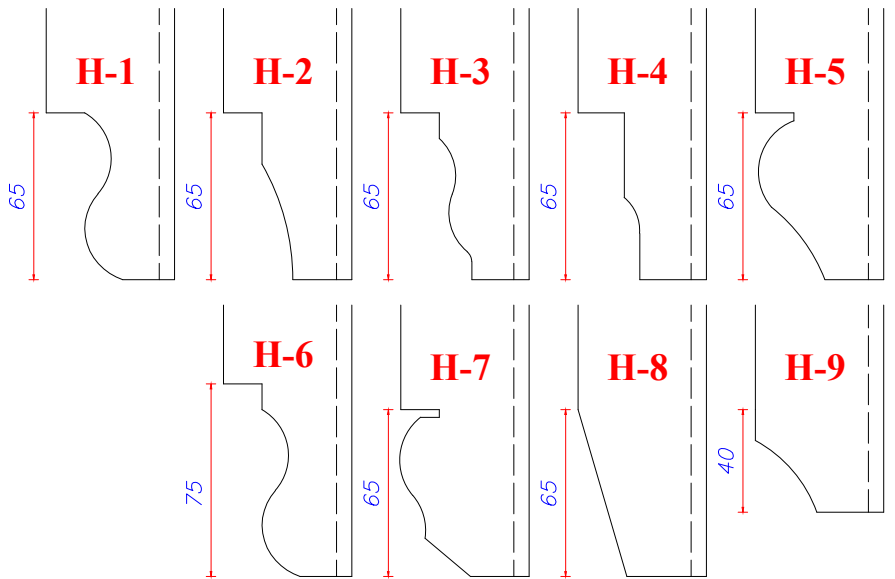

OGEE SLIM

OGEE

LAMB

H-1

H-2

H-3

H-4

H-5

H-6

H-7

H-8

H-9

DRAINAGE

SIMPLE 9mm

SIMPLE SMALL

SMOOTH