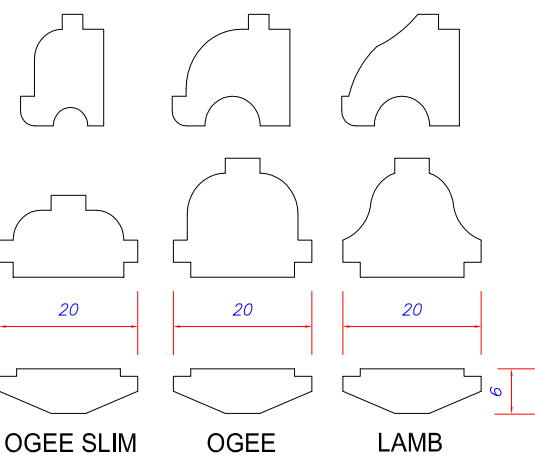

Rola Restrictor

Push Ventlock

Angel Ventlock

UK-810 Restrictor

Cill Lock

TRYKVENT (Concealed)

Select S13

Select Xtra XR16 (concealed)

OGEE SLIM

OGEE

LAMB

H-1

H-2

H-3

H-4

H-5

H-6

H-7

H-8

H-9

DRAINAGE

SIMPLE 9mm

SIMPLE SMALL

SMOOTH