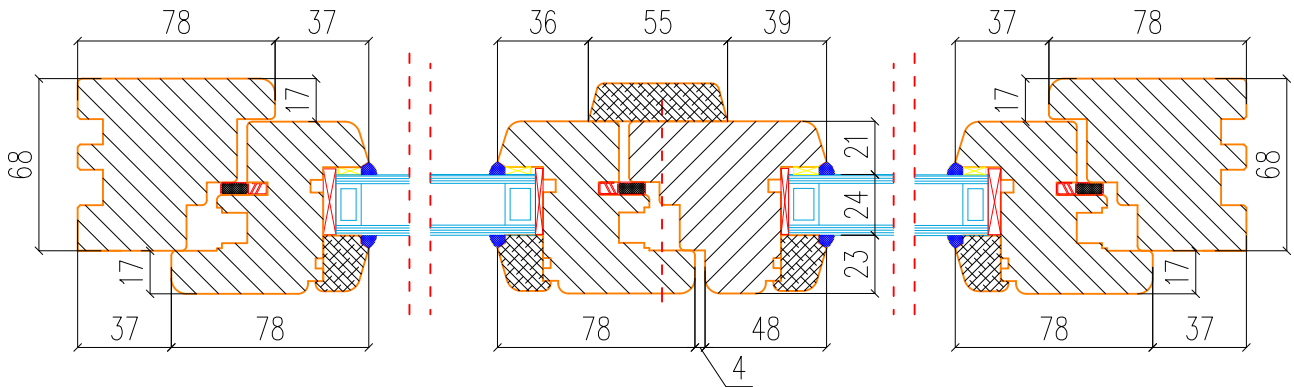

Material: Wood

Open: Fixed

Glass: Double Pane (4/16Ar/4)

A – A Vertical cross-section

B – B Horizontal cross-section

C – C Horizontal cross-section

TT Wooden Window

Material: Wood

Open: Inward Tilt & Turn Fflying Mullion

Glass: Double Pane (4/16Ar/4)

External cill upon request

A – A Vertical cross-section

B – B Horizontal cross-section

TT Wooden Window

Material: Wood

Open: Inward Tilt & Turn with Fixed Post

Glass: Double Pane (4/16Ar/4)

A – A Vertical cross-section

B – B Horizontal cross-section

Material: Wood

Open: Inward Tilt & Turn Depth Option

Glass: 68 [mm] Double Pane (4/16Ar/4)

78 [mm] Triple Pane (4/12Ar/4/12Ar/4)

92 [mm] Triple Pane (4/18Ar/4/18Ar/4)

A – A Vertical cross-section

B – B Horizontal cross-section