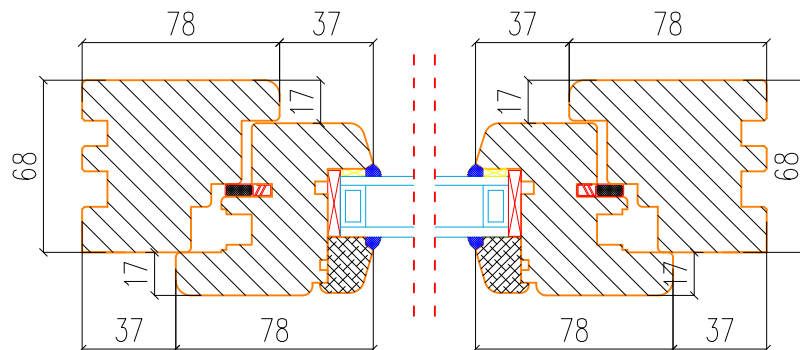

A – A Vertical cross-section

B – B Horizontal cross-section

TT Wooden Window

Material: Wood

Open: Inward Tilt & Turn

Glass: Double Pane (4/16Ar/4)

A – A Vertical cross-section

B – B Horizontal cross-section

TT Wooden Window

Material: Wood

Open: Inward Tilt & Turn

Glass: Double Pane (4/16Ar/4)

A – A Vertical cross-section

C – C Vertical cross-section

B – B Horizontal cross-section

TT Wooden Window

Glass: Double Pane (4/16Ar/4)

A – A Vertical cross-section

B – B Horizontal cross-section

Material: Wood

Open: Inward Tilt & Turn Depth Option

Glass: 68 [mm] Double Pane (4/16Ar/4)

78 [mm] Triple Pane (4/12Ar/4/12Ar/4)

92 [mm] Triple Pane (4/18Ar/4/18Ar/4)

A – A Vertical cross-section

B – B Horizontal cross-section