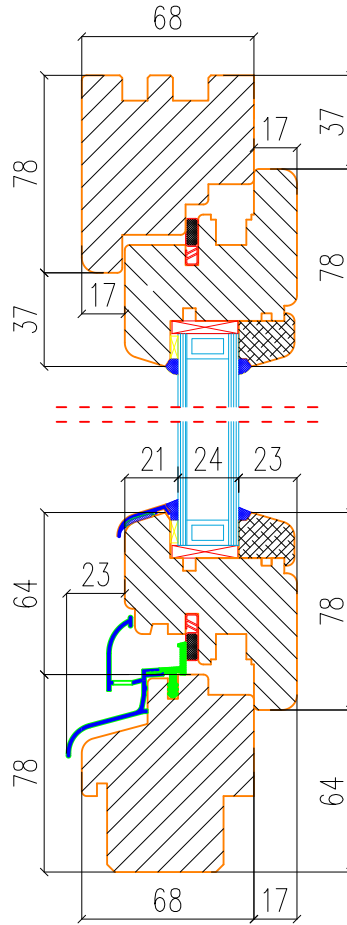

TT Wooden Window

Material: Wood

Open: Inward Tilt & Turn Fflying Mullion

Glass: Double Pane (4/16Ar/4)

External cill upon request

A – A Vertical cross-section