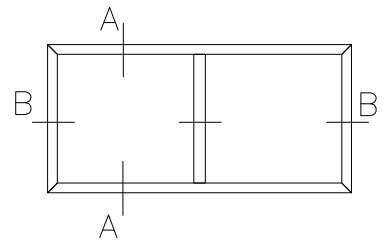

TT Wooden Window

Material: Wood

Open: Fixed

Glass: Double Pane (4/16Ar/4)

A - A Vertical cross-section

B - B Horizontal cross-section

TT Wooden Window

Material: Wood

Open: Fixed

Glass: Double Pane (4/16Ar/4)

A – A Vertical cross-section

B – B Horizontal cross-section

TT Wooden Window

Material: Wood

Open: Fixed

Glass: Double Pane (4/16Ar/4)

A – A Vertical cross-section

B – B Horizontal cross-section

TT Wooden Window

Material: Wood

Open: Inward Tilt & Turn

Glass: Double Pane (4/16Ar/4)

A – A Vertical cross-section

B – B Horizontal cross-section

Glass: Double Pane (4/16Ar/4)

A – A Vertical cross-section

B – B Horizontal cross-section

Material: Wood

Open: Inward Tilt & Turn Depth Option

Glass: 68 [mm] Double Pane (4/16Ar/4)

78 [mm] Triple Pane (4/12Ar/4/12Ar/4)