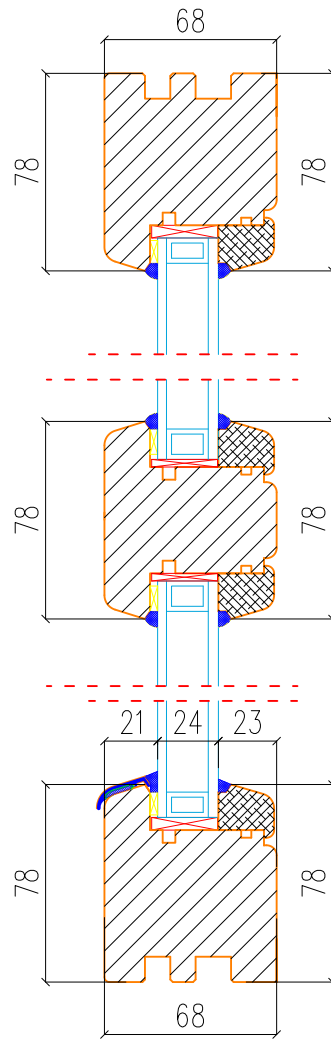

TT Wooden Window

Material: Wood

Open: Fixed

Glass: Double Pane (4/16Ar/4)

A - A Vertical cross-section

B - B Horizontal cross-section

TT Wooden Window

Material: Wood

Open: Fixed

Glass: Double Pane (4/16Ar/4)

A – A Vertical cross-section

B – B Horizontal cross-section

TT Wooden Window

Material: Wood

Open: Fixed

Glass: Double Pane (4/16Ar/4)

A – A Vertical cross-section

B – B Horizontal cross-section

TT Wooden Window

Material: Wood

Open: Inward Tilt & Turn

Glass: Double Pane (4/16Ar/4)

A – A Vertical cross-section

B – B Horizontal cross-section

Glass: Double Pane (4/16Ar/4)

A – A Vertical cross-section

B – B Horizontal cross-section

Material: Wood

Open: Inward Tilt & Turn Depth Option

Glass: 68 [mm] Double Pane (4/16Ar/4)

78 [mm] Triple Pane (4/12Ar/4/12Ar/4)