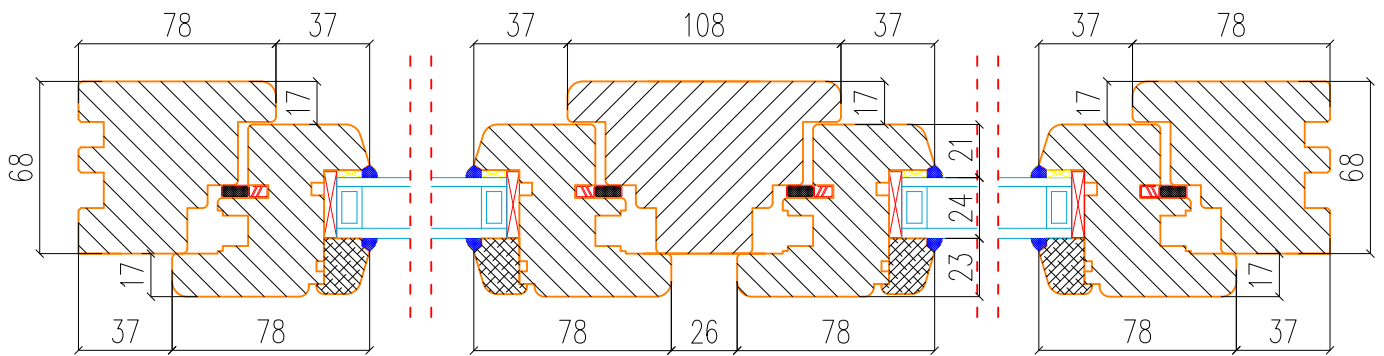

Material: Wood

Open: Fixed

Glass: Double Pane (4/16Ar/4)

A – A Vertical cross-section

B – B Horizontal cross-section

C – C Horizontal cross-section

TT Wooden Window

Material: Wood

Open: Inward Tilt & Turn Fflying Mullion

Glass: Double Pane (4/16Ar/4)

External cill upon request

A – A Vertical cross-section

B – B Horizontal cross-section

TT Wooden Window

Material: Wood

Open: Inward Tilt & Turn with Fixed Post

Glass: Double Pane (4/16Ar/4)

A – A Vertical cross-section

B – B Horizontal cross-section

Material: Wood

Open: Inward Tilt & Turn Depth Option

Glass: 68 [mm] Double Pane (4/16Ar/4)

78 [mm] Triple Pane (4/12Ar/4/12Ar/4)

92 [mm] Triple Pane (4/18Ar/4/18Ar/4)

A – A Vertical cross-section

B – B Horizontal cross-section