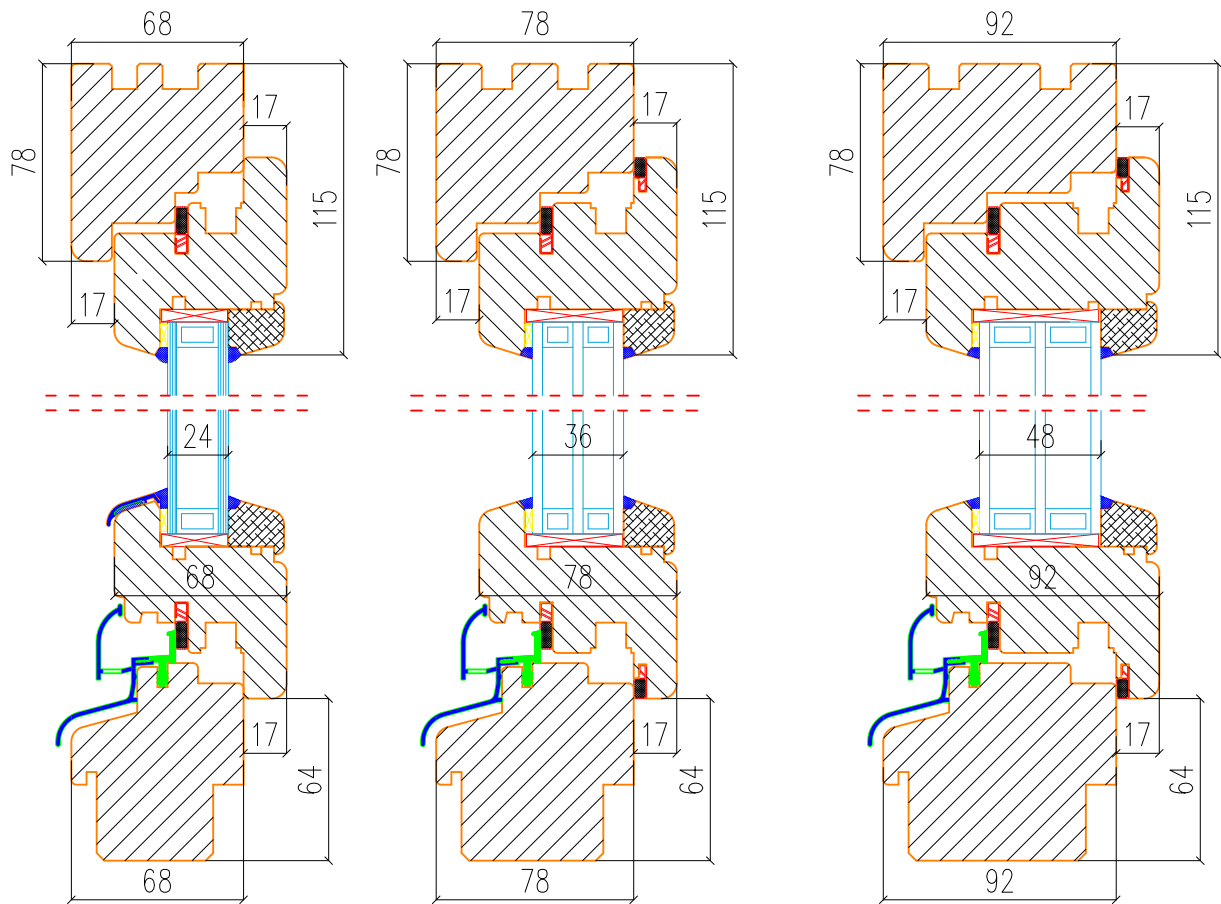

Material: Wood

Open: Fixed

Glass: Double Pane (4/16Ar/4)

A – A Vertical cross-section

B – B Horizontal cross-section

C – C Horizontal cross-section

TT Wooden Window

Material: Wood

Open: Inward Tilt & Turn Fflying Mullion

Glass: Double Pane (4/16Ar/4)

External cill upon request

A – A Vertical cross-section

B – B Horizontal cross-section

TT Wooden Window

Material: Wood

Open: Inward Tilt & Turn with Fixed Post

Glass: Double Pane (4/16Ar/4)

A – A Vertical cross-section

B – B Horizontal cross-section

Material: Wood

Open: Inward Tilt & Turn Depth Option

Glass: 68 [mm] Double Pane (4/16Ar/4)

78 [mm] Triple Pane (4/12Ar/4/12Ar/4)

92 [mm] Triple Pane (4/18Ar/4/18Ar/4)

A – A Vertical cross-section

B – B Horizontal cross-section