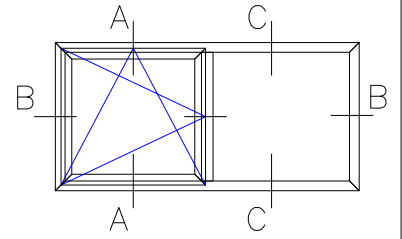

Open: Fixed

Glass: Double Pane (4/16Ar/4)

A – A Vertical cross-section

B – B Horizontal cross-section

TT Wooden Window

Material: Wood

Open: Fixed

Glass: Double Pane (4/16Ar/4)

A – A Vertical cross-section

B – B Horizontal cross-section

TT Wooden Window

Material: Wood

Open: Inward Tilt & Turn

Glass: Double Pane (4/16Ar/4)

A – A Vertical cross-section

B – B Horizontal cross-section

TT Wooden Window

Material: Wood

Open: Inward Tilt & Turn

Glass: Double Pane (4/16Ar/4)

A – A Vertical cross-section

C – C Vertical cross-section

B – B Horizontal cross-section

TT Wooden Window

Glass: Double Pane (4/16Ar/4)

A – A Vertical cross-section

B – B Horizontal cross-section

Material: Wood

Open: Inward Tilt & Turn Depth Option

Glass: 68 [mm] Double Pane (4/16Ar/4)

78 [mm] Triple Pane (4/12Ar/4/12Ar/4)