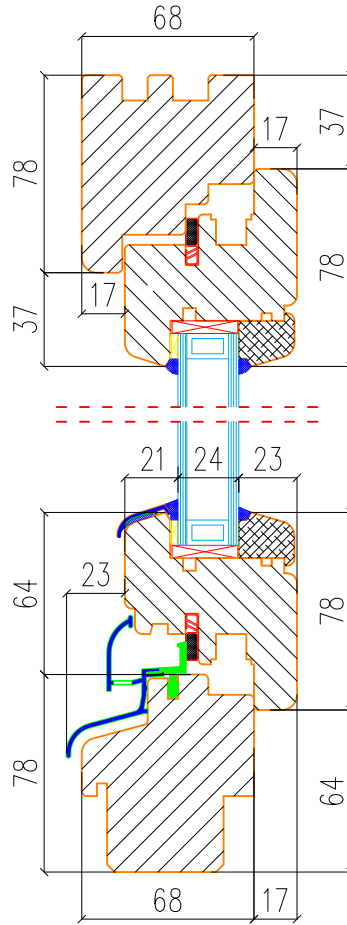

Material: Wood

Open: Fixed

Glass: Double Pane (4/16Ar/4)

A – A Vertical cross-section

B – B Horizontal cross-section

C – C Horizontal cross-section

TT Wooden Window

Material: Wood

Open: Inward Tilt & Turn Fflying Mullion

Glass: Double Pane (4/16Ar/4)

External cill upon request

A – A Vertical cross-section

B – B Horizontal cross-section

TT Wooden Window

Material: Wood

Open: Inward Tilt & Turn with Fixed Post

Glass: Double Pane (4/16Ar/4)

A – A Vertical cross-section

B – B Horizontal cross-section

Material: Wood

Open: Inward Tilt & Turn Depth Option

Glass: 68 [mm] Double Pane (4/16Ar/4)

78 [mm] Triple Pane (4/12Ar/4/12Ar/4)

92 [mm] Triple Pane (4/18Ar/4/18Ar/4)

A – A Vertical cross-section

B – B Horizontal cross-section