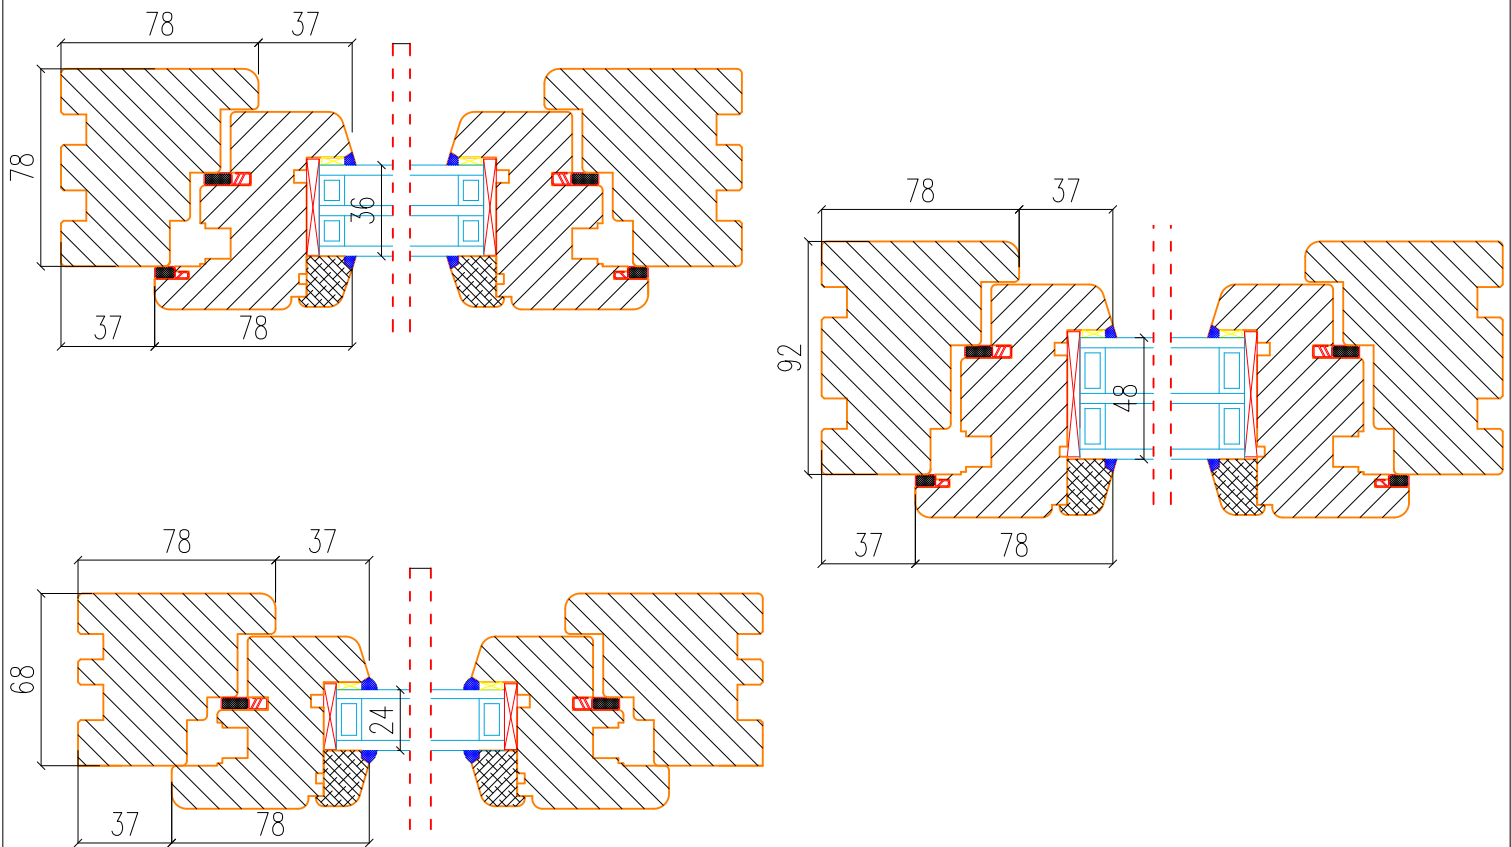

Material: Wood

Open: Fixed

Glass: Double Pane (4/16Ar/4)

A – A Vertical cross-section

B – B Horizontal cross-section

C – C Horizontal cross-section

TT Wooden Window

Material: Wood

Open: Inward Tilt & Turn Fflying Mullion

Glass: Double Pane (4/16Ar/4)

External cill upon request

A – A Vertical cross-section

B – B Horizontal cross-section

TT Wooden Window

Material: Wood

Open: Inward Tilt & Turn with Fixed Post

Glass: Double Pane (4/16Ar/4)

A – A Vertical cross-section

B – B Horizontal cross-section

Material: Wood

Open: Inward Tilt & Turn Depth Option

Glass: 68 [mm] Double Pane (4/16Ar/4)

78 [mm] Triple Pane (4/12Ar/4/12Ar/4)

92 [mm] Triple Pane (4/18Ar/4/18Ar/4)

A – A Vertical cross-section

B – B Horizontal cross-section