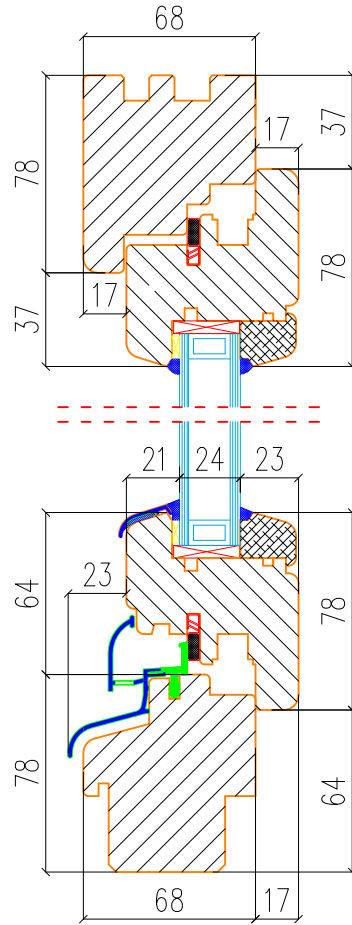

Open: Fixed

Glass: Double Pane (4/16Ar/4)

A – A Vertical cross-section

B – B Horizontal cross-section

TT Wooden Window

Material: Wood

Open: Fixed

Glass: Double Pane (4/16Ar/4)

A – A Vertical cross-section

B – B Horizontal cross-section

TT Wooden Window

Material: Wood

Open: Inward Tilt & Turn

Glass: Double Pane (4/16Ar/4)

A – A Vertical cross-section

B – B Horizontal cross-section

TT Wooden Window

Material: Wood

Open: Inward Tilt & Turn

Glass: Double Pane (4/16Ar/4)

A – A Vertical cross-section

C – C Vertical cross-section

B – B Horizontal cross-section

TT Wooden Window

Glass: Double Pane (4/16Ar/4)

A – A Vertical cross-section

B – B Horizontal cross-section

Material: Wood

Open: Inward Tilt & Turn Depth Option

Glass: 68 [mm] Double Pane (4/16Ar/4)

78 [mm] Triple Pane (4/12Ar/4/12Ar/4)