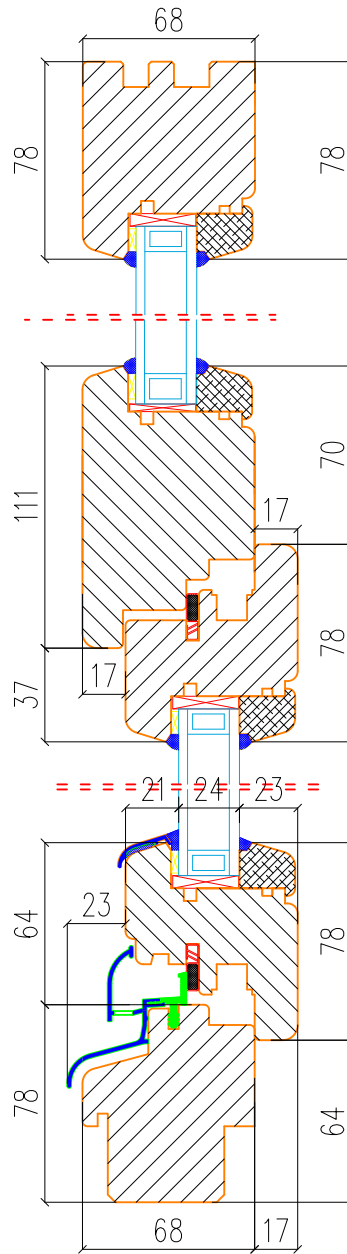

TT Wooden Window

Material: Wood

Open: Fixed

Glass: Double Pane (4/16Ar/4)

A - A Vertical cross-section

B - B Horizontal cross-section

TT Wooden Window

Material: Wood

TT Wooden Window

Material: Wood

Open: Inward Tilt & Turn

Glass: Double Pane (4/16Ar/4)

A – A Vertical cross-section

C – C Vertical cross-section

B – B Horizontal cross-section

TT Wooden Window

Material: Wood

Open: Fixed

Glass: Double Pane (4/16Ar/4)

A – A Vertical cross-section

B – B Horizontal cross-section

C – C Horizontal cross-section

TT Wooden Window

Material: Wood

Glass: Double Pane (4/16Ar/4)

A – A Vertical cross-section

B – B Horizontal cross-section

Material: Wood

Open: Inward Tilt & Turn Depth Option

Glass: 68 [mm] Double Pane (4/16Ar/4)

78 [mm] Triple Pane (4/12Ar/4/12Ar/4)