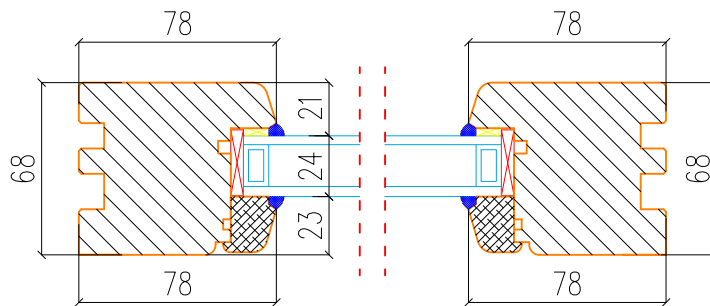

Open: Fixed

Glass: Double Pane (4/16Ar/4)

A – A Vertical cross-section

B – B Horizontal cross-section

TT Wooden Window

Material: Wood

Open: Fixed

Glass: Double Pane (4/16Ar/4)

A – A Vertical cross-section

B – B Horizontal cross-section

TT Wooden Window

Material: Wood

Open: Inward Tilt & Turn

Glass: Double Pane (4/16Ar/4)

A – A Vertical cross-section

B – B Horizontal cross-section

Glass: Double Pane (4/16Ar/4)

A – A Vertical cross-section

B – B Horizontal cross-section

Material: Wood

Open: Inward Tilt & Turn Depth Option

Glass: 68 [mm] Double Pane (4/16Ar/4)

78 [mm] Triple Pane (4/12Ar/4/12Ar/4)

92 [mm] Triple Pane (4/18Ar/4/18Ar/4)

A – A Vertical cross-section

B – B Horizontal cross-section