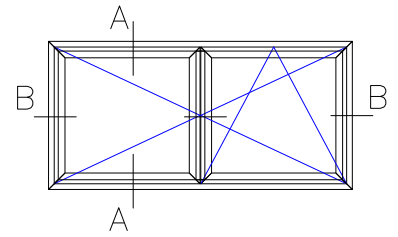

TT Wooden Window

Material: Wood

Open: Inward Tilt & Turn

Glass: Double Pane (4/16Ar/4)

A – A Vertical cross-section

C – C Vertical cross-section

B – B Horizontal cross-section

TT Wooden Window

Material: Wood

Open: Fixed

Glass: Double Pane (4/16Ar/4)

A – A Vertical cross-section

B – B Horizontal cross-section

C – C Horizontal cross-section

TT Wooden Window

Material: Wood

Open: Inward Tilt & Turn Fflying Mullion

Glass: Double Pane (4/16Ar/4)

External cill upon request

A – A Vertical cross-section

B – B Horizontal cross-section

TT Wooden Window

Material: Wood

Open: Inward Tilt & Turn with Fixed Post

Glass: Double Pane (4/16Ar/4)

A – A Vertical cross-section

B – B Horizontal cross-section

Material: Wood

Open: Inward Tilt & Turn Depth Option

Glass: 68 [mm] Double Pane (4/16Ar/4)

78 [mm] Triple Pane (4/12Ar/4/12Ar/4)