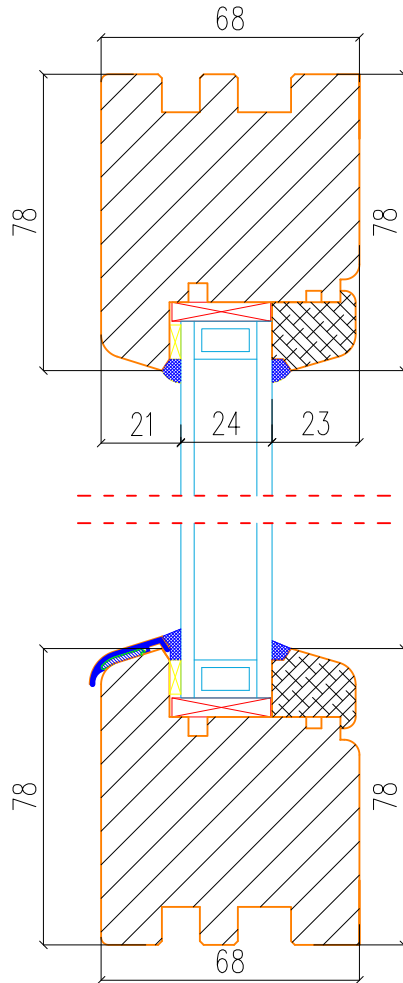

TT Wooden Window

Material: Wood

Open: Fixed

Glass: Double Pane (4/16Ar/4)

A - A Vertical cross-section

B - B Horizontal cross-section

TT Wooden Window

Material: Wood

Open: Fixed

Glass: Double Pane (4/16Ar/4)

A – A Vertical cross-section

B – B Horizontal cross-section

TT Wooden Window

Material: Wood

Open: Fixed

Glass: Double Pane (4/16Ar/4)

A – A Vertical cross-section

B – B Horizontal cross-section

TT Wooden Window

Material: Wood

Open: Inward Tilt & Turn

Glass: Double Pane (4/16Ar/4)

A – A Vertical cross-section

B – B Horizontal cross-section

Glass: Double Pane (4/16Ar/4)

A – A Vertical cross-section

B – B Horizontal cross-section

Material: Wood

Open: Inward Tilt & Turn Depth Option

Glass: 68 [mm] Double Pane (4/16Ar/4)

78 [mm] Triple Pane (4/12Ar/4/12Ar/4)