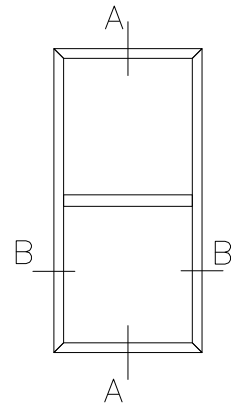

TT Wooden Window

Material: Wood

Open: Fixed

Glass: Double Pane (4/16Ar/4)

A - A Vertical cross-section

B - B Horizontal cross-section

TT Wooden Window

Material: Wood

Open: Fixed

Glass: Double Pane (4/16Ar/4)

A – A Vertical cross-section

B – B Horizontal cross-section

TT Wooden Window

Material: Wood

Open: Fixed

Glass: Double Pane (4/16Ar/4)

A – A Vertical cross-section

B – B Horizontal cross-section

TT Wooden Window

Material: Wood

Open: Inward Tilt & Turn

Glass: Double Pane (4/16Ar/4)

A – A Vertical cross-section

B – B Horizontal cross-section

Glass: Double Pane (4/16Ar/4)

A – A Vertical cross-section

B – B Horizontal cross-section

Material: Wood

Open: Inward Tilt & Turn Depth Option

Glass: 68 [mm] Double Pane (4/16Ar/4)

78 [mm] Triple Pane (4/12Ar/4/12Ar/4)