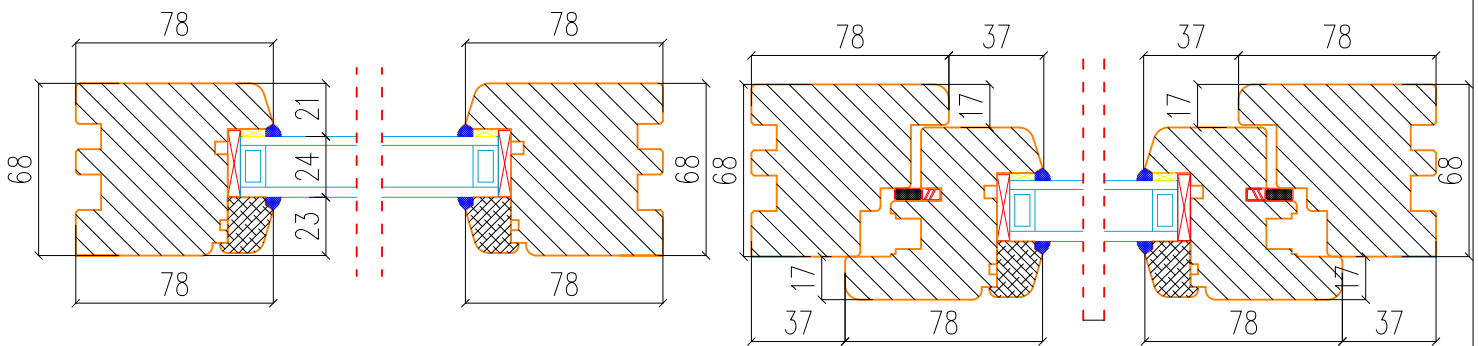

TT Wooden Window

Material: Wood

Open: Inward Tilt & Turn

Glass: Double Pane (4/16Ar/4)

A – A Vertical cross-section

C – C Vertical cross-section

B – B Horizontal cross-section

TT Wooden Window

Material: Wood

Open: Fixed

Glass: Double Pane (4/16Ar/4)

A – A Vertical cross-section

B – B Horizontal cross-section

C – C Horizontal cross-section

TT Wooden Window

Material: Wood

Glass: Double Pane (4/16Ar/4)

A – A Vertical cross-section

B – B Horizontal cross-section

Material: Wood

Open: Inward Tilt & Turn Depth Option

Glass: 68 [mm] Double Pane (4/16Ar/4)

78 [mm] Triple Pane (4/12Ar/4/12Ar/4)

92 [mm] Triple Pane (4/18Ar/4/18Ar/4)

A – A Vertical cross-section

B – B Horizontal cross-section