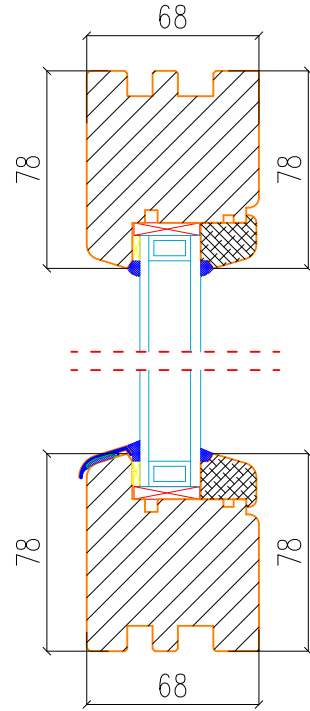

A – A Vertical cross-section

B – B Horizontal cross-section

TT Wooden Window

Material: Wood

Open: Inward Tilt & Turn

Glass: Double Pane (4/16Ar/4)

A – A Vertical cross-section

B – B Horizontal cross-section

TT Wooden Window

Material: Wood

Open: Inward Tilt & Turn

Glass: Double Pane (4/16Ar/4)

A – A Vertical cross-section

C – C Vertical cross-section

B – B Horizontal cross-section

TT Wooden Window

Glass: Double Pane (4/16Ar/4)

A – A Vertical cross-section

B – B Horizontal cross-section

Material: Wood

Open: Inward Tilt & Turn Depth Option

Glass: 68 [mm] Double Pane (4/16Ar/4)

78 [mm] Triple Pane (4/12Ar/4/12Ar/4)

92 [mm] Triple Pane (4/18Ar/4/18Ar/4)

A – A Vertical cross-section

B – B Horizontal cross-section