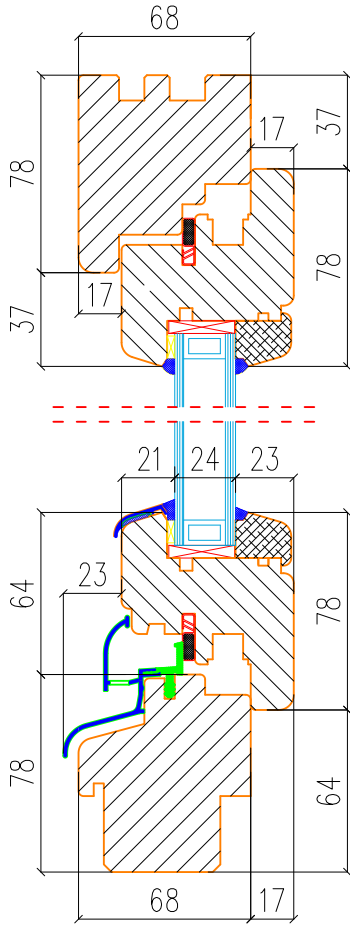

Open: Fixed

Glass: Double Pane (4/16Ar/4)

A – A Vertical cross-section

B – B Horizontal cross-section

TT Wooden Window

Material: Wood

Open: Fixed

Glass: Double Pane (4/16Ar/4)

A – A Vertical cross-section

B – B Horizontal cross-section

TT Wooden Window

Material: Wood

Open: Inward Tilt & Turn

Glass: Double Pane (4/16Ar/4)

A – A Vertical cross-section

B – B Horizontal cross-section

TT Wooden Window

Material: Wood

Open: Inward Tilt & Turn

Glass: Double Pane (4/16Ar/4)

A – A Vertical cross-section

C – C Vertical cross-section

B – B Horizontal cross-section

TT Wooden Window

Glass: Double Pane (4/16Ar/4)

A – A Vertical cross-section

B – B Horizontal cross-section

Material: Wood

Open: Inward Tilt & Turn Depth Option

Glass: 68 [mm] Double Pane (4/16Ar/4)

78 [mm] Triple Pane (4/12Ar/4/12Ar/4)