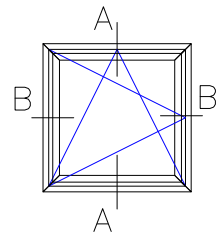

TT Wooden Window

Material: Wood

Open: Inward Tilt & Turn

Glass: Double Pane (4/16Ar/4)

A – A Vertical cross-section

C – C Vertical cross-section

B – B Horizontal cross-section

TT Wooden Window

Open: Inward Tilt & Turn Fflying Mullion

Glass: Double Pane (4/16Ar/4)

External cill upon request

A – A Vertical cross-section

B – B Horizontal cross-section

TT Wooden Window

Material: Wood

Open: Inward Tilt & Turn with Fixed Post

Glass: Double Pane (4/16Ar/4)

A – A Vertical cross-section

B – B Horizontal cross-section

Material: Wood

Open: Inward Tilt & Turn Depth Option

Glass: 68 [mm] Double Pane (4/16Ar/4)

78 [mm] Triple Pane (4/12Ar/4/12Ar/4)

92 [mm] Triple Pane (4/18Ar/4/18Ar/4)

A – A Vertical cross-section

B – B Horizontal cross-section