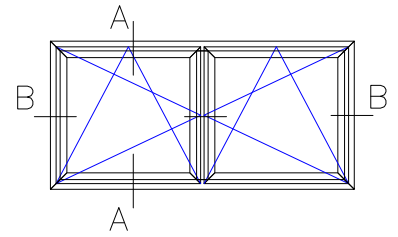

TT Wooden Window

Material: Wood

Open: Inward Tilt & Turn

Glass: Double Pane (4/16Ar/4)

A – A Vertical cross-section

C – C Vertical cross-section

B – B Horizontal cross-section

TT Wooden Window

Material: Wood

Open: Fixed

Glass: Double Pane (4/16Ar/4)

A – A Vertical cross-section

B – B Horizontal cross-section

C – C Horizontal cross-section

TT Wooden Window

Material: Wood

Open: Inward Tilt & Turn Fflying Mullion

Glass: Double Pane (4/16Ar/4)

External cill upon request

A – A Vertical cross-section

B – B Horizontal cross-section

TT Wooden Window

Material: Wood

Open: Inward Tilt & Turn with Fixed Post

Glass: Double Pane (4/16Ar/4)

A – A Vertical cross-section

B – B Horizontal cross-section

Material: Wood

Open: Inward Tilt & Turn Depth Option

Glass: 68 [mm] Double Pane (4/16Ar/4)

78 [mm] Triple Pane (4/12Ar/4/12Ar/4)