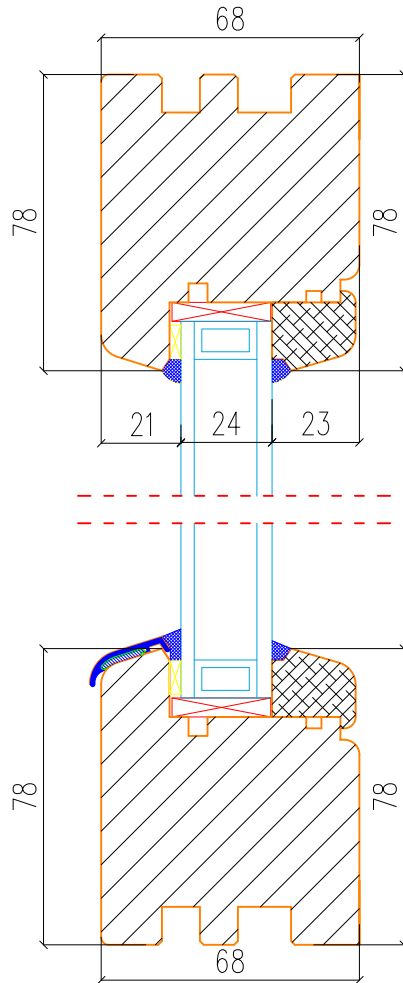

TT Wooden Window

Material: Wood

Open: Fixed

Glass: Double Pane (4/16Ar/4)

A - A Vertical cross-section

B - B Horizontal cross-section

TT Wooden Window

Material: Wood

Open: Fixed

Glass: Double Pane (4/16Ar/4)

A – A Vertical cross-section

B – B Horizontal cross-section

TT Wooden Window

Material: Wood

Open: Fixed

Glass: Double Pane (4/16Ar/4)

A – A Vertical cross-section

B – B Horizontal cross-section

TT Wooden Window

Material: Wood

Open: Inward Tilt & Turn

Glass: Double Pane (4/16Ar/4)

A – A Vertical cross-section

B – B Horizontal cross-section

Glass: Double Pane (4/16Ar/4)

A – A Vertical cross-section

B – B Horizontal cross-section

Material: Wood

Open: Inward Tilt & Turn Depth Option

Glass: 68 [mm] Double Pane (4/16Ar/4)

78 [mm] Triple Pane (4/12Ar/4/12Ar/4)