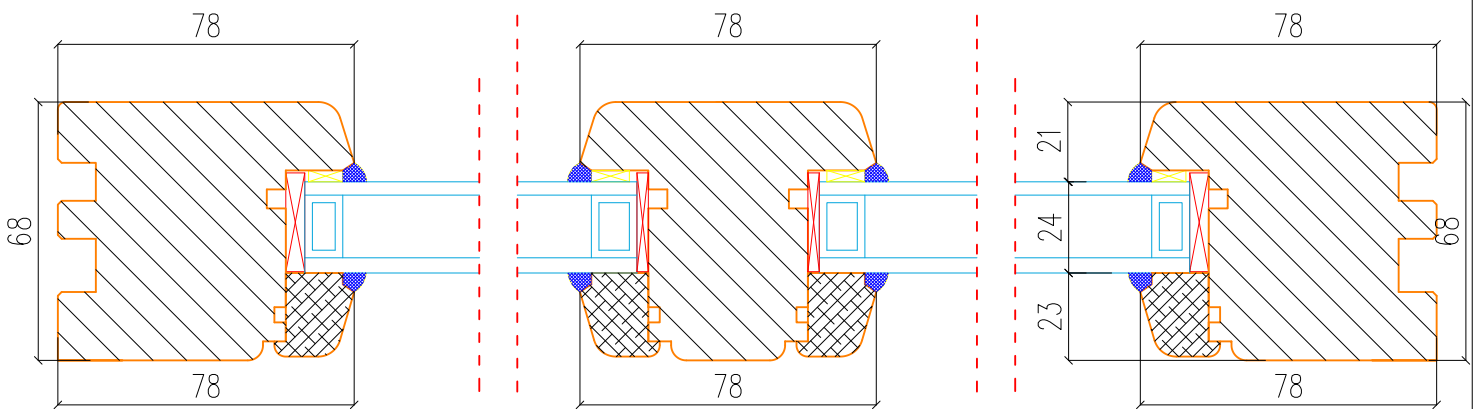

TT Wooden Window

Material: Wood

Open: Fixed

Glass: Double Pane (4/16Ar/4)

A - A Vertical cross-section

B - B Horizontal cross-section

TT Wooden Window

Material: Wood

Open: Fixed

Glass: Double Pane (4/16Ar/4)

A – A Vertical cross-section

B – B Horizontal cross-section

TT Wooden Window

Material: Wood

Open: Fixed

Glass: Double Pane (4/16Ar/4)

A – A Vertical cross-section

B – B Horizontal cross-section

TT Wooden Window

Material: Wood

Open: Inward Tilt & Turn

Glass: Double Pane (4/16Ar/4)

A – A Vertical cross-section

B – B Horizontal cross-section

Glass: Double Pane (4/16Ar/4)

A – A Vertical cross-section

B – B Horizontal cross-section

Material: Wood

Open: Inward Tilt & Turn Depth Option

Glass: 68 [mm] Double Pane (4/16Ar/4)

78 [mm] Triple Pane (4/12Ar/4/12Ar/4)