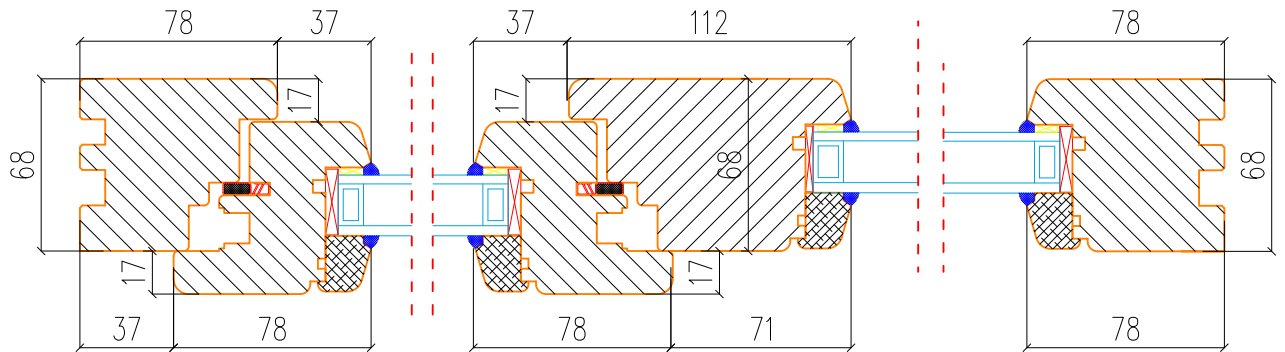

TT Wooden Window

Material: Wood

Open: Inward Tilt & Turn

Glass: Double Pane (4/16Ar/4)

A – A Vertical cross-section

C – C Vertical cross-section

B – B Horizontal cross-section

TT Wooden Window

Material: Wood

Open: Fixed

Glass: Double Pane (4/16Ar/4)

A – A Vertical cross-section

B – B Horizontal cross-section

C – C Horizontal cross-section

TT Wooden Window

Material: Wood

Glass: Double Pane (4/16Ar/4)

A – A Vertical cross-section

B – B Horizontal cross-section

Material: Wood

Open: Inward Tilt & Turn Depth Option

Glass: 68 [mm] Double Pane (4/16Ar/4)

78 [mm] Triple Pane (4/12Ar/4/12Ar/4)

92 [mm] Triple Pane (4/18Ar/4/18Ar/4)

A – A Vertical cross-section

B – B Horizontal cross-section