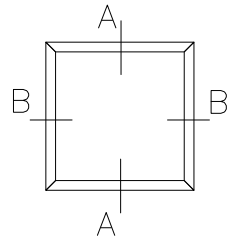

TT Wooden Window

Material: Wood

Open: Fixed

Glass: Double Pane (4/16Ar/4)

A - A Vertical cross-section

B - B Horizontal cross-section

TT Wooden Window

Material: Wood

Open: Fixed

Glass: Double Pane (4/16Ar/4)

A – A Vertical cross-section

B – B Horizontal cross-section

TT Wooden Window

Material: Wood

Open: Fixed

Glass: Double Pane (4/16Ar/4)

A – A Vertical cross-section

B – B Horizontal cross-section

TT Wooden Window

Material: Wood

Open: Inward Tilt & Turn

Glass: Double Pane (4/16Ar/4)

A – A Vertical cross-section

B – B Horizontal cross-section

Glass: Double Pane (4/16Ar/4)

A – A Vertical cross-section

B – B Horizontal cross-section

Material: Wood

Open: Inward Tilt & Turn Depth Option

Glass: 68 [mm] Double Pane (4/16Ar/4)

78 [mm] Triple Pane (4/12Ar/4/12Ar/4)