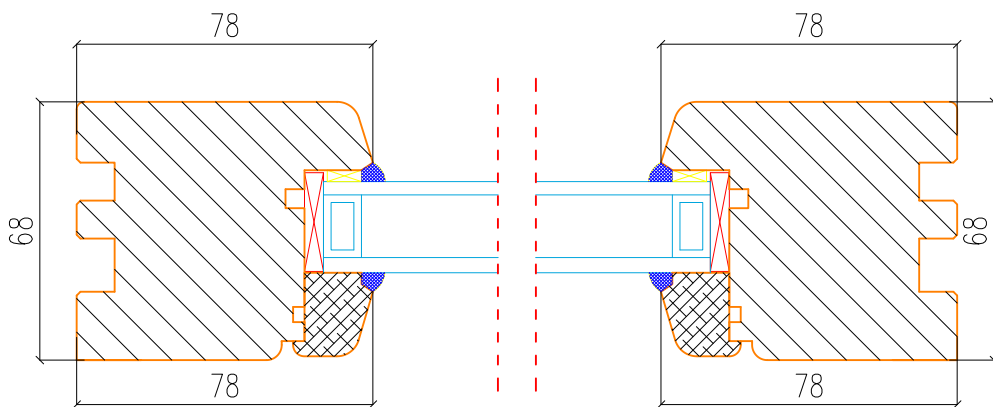

TT Wooden Window

Material: Wood

Open: Fixed

Glass: Double Pane (4/16Ar/4)

A - A Vertical cross-section

B - B Horizontal cross-section

TT Wooden Window

Material: Wood

Open: Fixed

Glass: Double Pane (4/16Ar/4)

A – A Vertical cross-section

B – B Horizontal cross-section

TT Wooden Window

Material: Wood

Open: Fixed

Glass: Double Pane (4/16Ar/4)

Glass: Double Pane (4/16Ar/4)

A – A Vertical cross-section

B – B Horizontal cross-section

Material: Wood

Open: Inward Tilt & Turn Depth Option

Glass: 68 [mm] Double Pane (4/16Ar/4)

78 [mm] Triple Pane (4/12Ar/4/12Ar/4)

92 [mm] Triple Pane (4/18Ar/4/18Ar/4)

A – A Vertical cross-section

B – B Horizontal cross-section