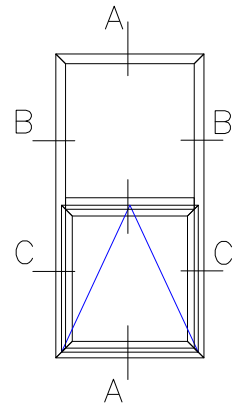

TT Wooden Window

Material: Wood

Open: Fixed

Glass: Double Pane (4/16Ar/4)

A – A Vertical cross-section