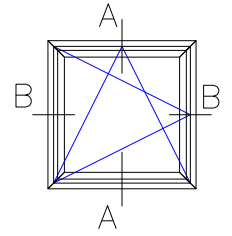

Open: Fixed

Glass: Double Pane (4/16Ar/4)

A – A Vertical cross-section

B – B Horizontal cross-section

TT Wooden Window

Material: Wood

Open: Fixed

Glass: Double Pane (4/16Ar/4)

A – A Vertical cross-section

B – B Horizontal cross-section

TT Wooden Window

Material: Wood

Open: Inward Tilt & Turn

Glass: Double Pane (4/16Ar/4)

A – A Vertical cross-section

B – B Horizontal cross-section

TT Wooden Window

Material: Wood

Open: Inward Tilt & Turn

Glass: Double Pane (4/16Ar/4)

A – A Vertical cross-section

C – C Vertical cross-section

B – B Horizontal cross-section

TT Wooden Window

Glass: Double Pane (4/16Ar/4)

A – A Vertical cross-section

B – B Horizontal cross-section

Material: Wood

Open: Inward Tilt & Turn Depth Option

Glass: 68 [mm] Double Pane (4/16Ar/4)

78 [mm] Triple Pane (4/12Ar/4/12Ar/4)