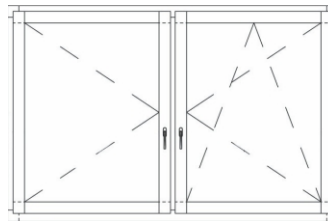

french window