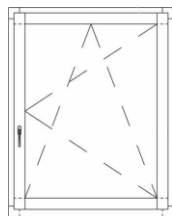

tilt turn window