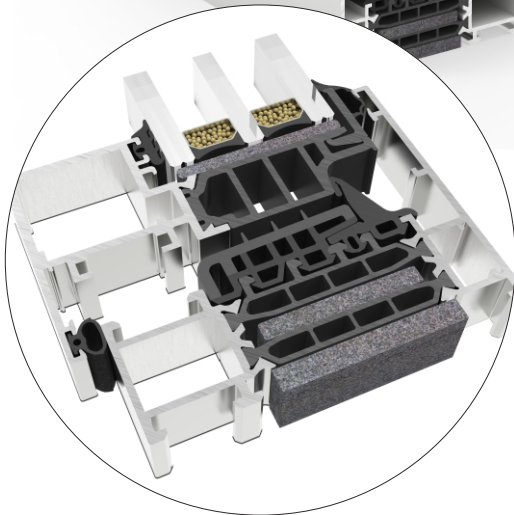

ALUMINIUM WINDOW, HIDDEN SASH AND HANDLE

This completely aluminium framed hidden sash window is the first of its kind on the market.

With options to go with a vertical or horizontal concealed T&T handle, invisible hinges, triple glazed, additional security system and RAL powder coated or anodised colour.

With an average U_w of 0,8 (W/m²K) this makes the AWH one of our most powerful weapons in terms of window minimalistic design.

WINDOW & DOOR STYLES

RAL COLOR OPTIONS

300 custom color options available