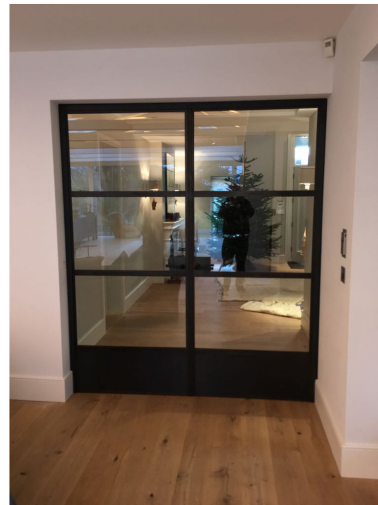

Slimline Steel Windows & Doors

Material: Steel

Single / Double glazing

Choice of different glazing beads

Fixed windows, Inward & Outward Opening Windows and Doors

Choice of handles:

standard in RAL colour, Z-shaped, L-shaped welded handles

Fixed windows, Inward & Outward Opening Windows and Doors

Sliding Doors, Pocket Doors, Bi-fold doors

Choice of handles:

standard in RAL colour, Z-shaped, L-shaped welded handles

Finishes:

- colour powder coating (RAL, matt), rusted, special gold effect

INTERNAL DOUBLE DOOR

Slimline Steel Windows & Doors

- Material: Steel
- Single / Double glazing (up to 21mm)
- Choice of different glazing beads
- Fixed windows, Inward & Outward Opening Windows and Doors
- Sliding Doors, Pocket Doors, Bi-fold doors
- Choice of handles:
 - standard in RAL colour, Z-shaped, L-shaped welded handles
- Finishes:
 - colour powder coating (RAL, matt), rusted, special gold effect

INTERNAL SLIDING DOOR

Slimline Steel Windows & Doors

Material: Steel

Single / Double glazing (up to 21mm)

Choice of different glazing beads

Fixed windows, Inward & Outward Opening Windows and Doors

Sliding Doors, Pocket Doors, Bi-fold doors