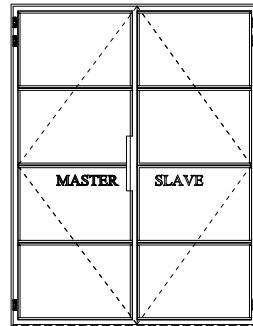

 **POLISHINTERIOR**

www.polishinterior.com

tel: +44 788 740 71 57
+44 203 575 13 51
email: office@polishinterior.com

Slimline Steel Windows & Doors

Material: Steel

Single / Double glazing (up to 21mm)

Choice of different glazing beads

Fixed windows, Inward & Outward Opening Windows and Doors

Sliding Doors, Pocket Doors, Bi-fold doors

Choice of handles:

standard in RAL colour, Z-shaped, L-shaped welded handles

Finishes:

- colour powder coating (RAL, matt), rusted, special gold effect

INTERNAL DOUBLE DOOR

Slimline Steel Windows & Doors

- Material: Steel
- Single / Double glazing (up to 21mm)
- Choice of different glazing beads
- Fixed windows, Inward & Outward Opening Windows and Doors
- Sliding Doors, Pocket Doors, Bi-fold doors
- Choice of handles:
 - standard in RAL colour, Z-shaped, L-shaped welded handles
- Finishes:
 - colour powder coating (RAL, matt), rusted, special gold effect