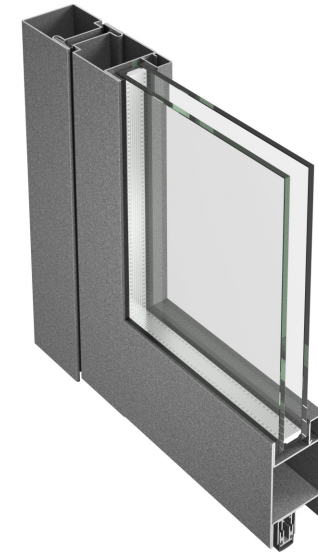

Slimline Steel Windows & Doors

Material: Steel

Single / Double glazing

Choice of different glazing beads

Fixed windows, Inward & Outward Opening Windows and Doors

Choice of handles:

standard in RAL colour, Z-shaped, L-shaped welded handles

Finishes:

- colour powder coating (RAL, matt), rusted, special gold effect

W20 - hot rolled steel

W40- hot rolled steel

Jansen - hot-dip galvanized steel, thermally isolated profiles

Jansen - Economy, without thermal isolation

 **POLISHINTERIOR**

www.polishinterior.com

tel: +44 788 740 71 57
+44 203 575 13 51
email: office@polishinterior.com

Slimline Steel Windows & Doors

Material: Steel

Single / Double glazing (up to 21mm)

Choice of different glazing beads

INTERNAL DOUBLE DOOR

Slimline Steel Windows & Doors

- Material: Steel
- Single / Double glazing (up to 21mm)
- Choice of different glazing beads
- Fixed windows, Inward & Outward Opening Windows and Doors
- Sliding Doors, Pocket Doors, Bi-fold doors
- Choice of handles:
 - standard in RAL colour, Z-shaped, L-shaped welded handles
- Finishes:
 - colour powder coating (RAL, matt), rusted, special gold effect