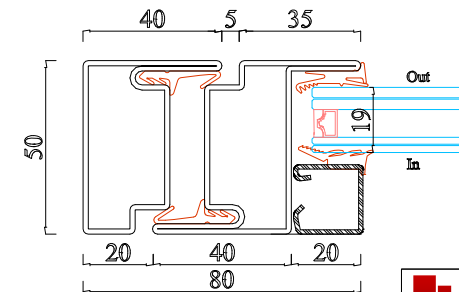

 **POLISHINTERIOR**

www.polishinterior.com

tel: +44 788 740 71 57
+44 203 575 13 51
email: office@polishinterior.com

Slimline Steel Windows & Doors

Material: Steel

Single / Double glazing (up to 21mm)

Choice of different glazing beads