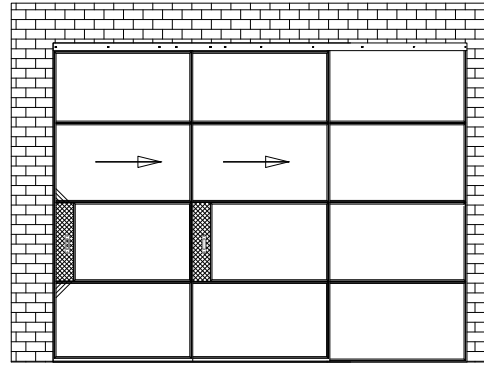

Slimline Steel Windows & Doors

- Material: Steel
- Single / Double glazing (up to 21mm)
- Choice of different glazing beads
- Fixed windows, Inward & Outward Opening Windows and Doors
- Sliding Doors, Pocket Doors, Bi-fold doors
- Choice of handles:
  - standard in RAL colour, Z-shaped, L-shaped welded handles
- Finishes:
  - colour powder coating (RAL, matt), rusted, special gold effect

INTERNAL SLIDING DOOR