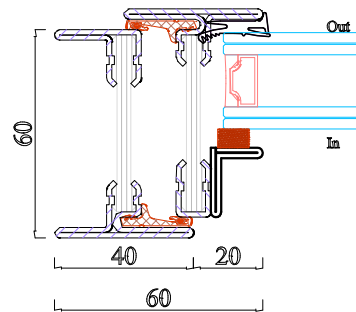

Jansen - hot-dip galvanized steel, thermally isolated profiles