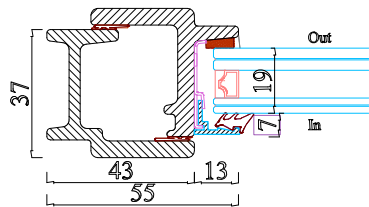

Slimline Steel Windows & Doors

Material: Steel

Single / Double glazing

Choice of different glazing beads

Fixed windows, Inward & Outward Opening Windows and Doors

Choice of handles:

standard in RAL colour, Z-shaped, L-shaped welded handles

Finishes:

- colour powder coating (RAL, matt), rusted, special gold effect

W20 - hot rolled steel