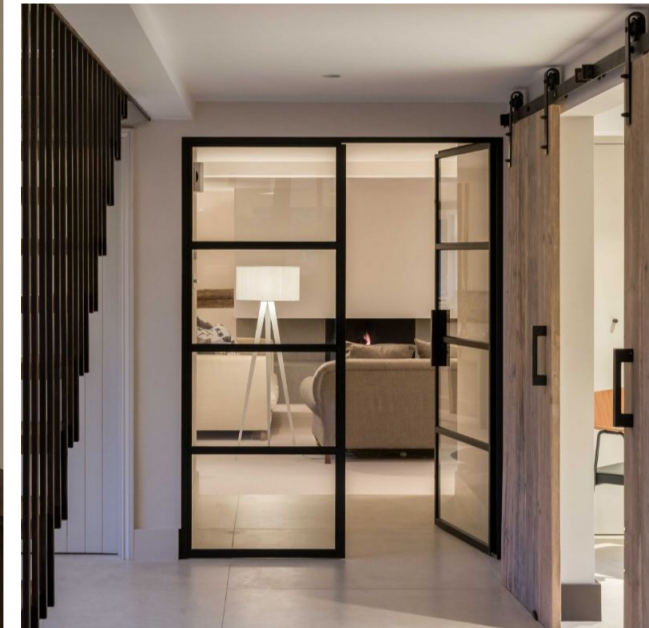

Slimline Steel Windows & Doors

Material: Steel

Single / Double glazing

Choice of different glazing beads

Fixed windows, Inward & Outward Opening Windows and Doors

Choice of handles:

standard in RAL colour, Z-shaped, L-shaped welded handles

INTERNAL DOUBLE DOOR

Slimline Steel Windows & Doors

- Material: Steel
- Single / Double glazing (up to 21mm)
- Choice of different glazing beads
- Fixed windows, Inward & Outward Opening Windows and Doors
- Sliding Doors, Pocket Doors, Bi-fold doors
- Choice of handles:
 - standard in RAL colour, Z-shaped, L-shaped welded handles
- Finishes:
 - colour powder coating (RAL, matt), rusted, special gold effect

INTERNAL SLIDING DOOR

Slimline Steel Windows & Doors

Material: Steel

Single / Double glazing (up to 21mm)

Choice of different glazing beads

Fixed windows, Inward & Outward Opening Windows and Doors

Sliding Doors, Pocket Doors, Bi-fold doors