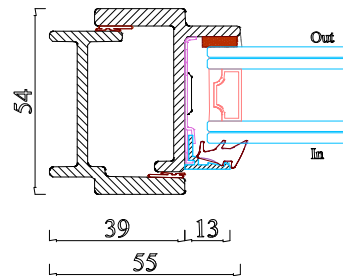

W40- hot rolled steel